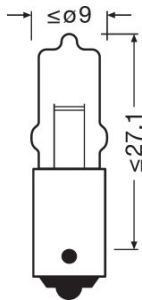

### Dimensions & weight

Diameter	9 mm
Product weight	2.32 g
Length	33.0 mm