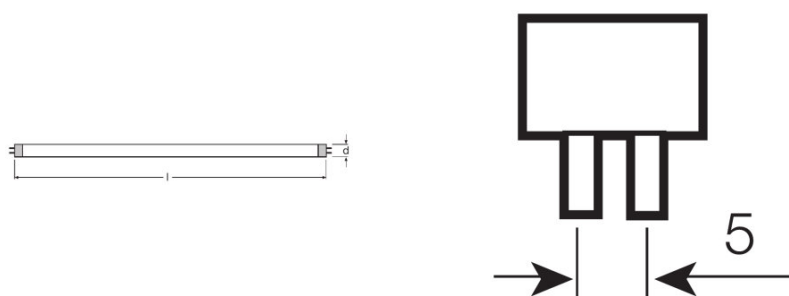

Dimensions & weight

<b>Tube diameter</b>	16 mm
<b>Length</b>	212.0 mm
<b>Length with base excl. base pins/connection</b>	212.00 mm
<b>Diameter</b>	16.0 mm

Lifespan

<b>Lifespan</b>	8000 h <sup>1)</sup>
<b>Rated lamp life time</b>	5000 h
<b>Nominal lamp life time</b>	5000 h