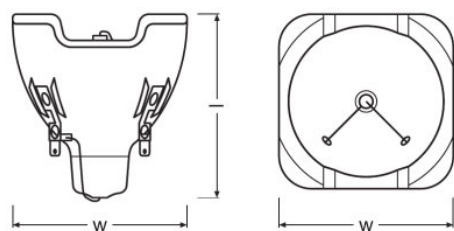

### Technical data

#### Dimensions & weight

Diameter	58.0 mm
Length	66.0 mm
Arc length	1.2 mm