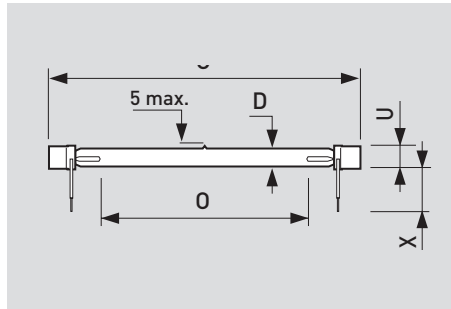

XOP

The maximum permissible temperature is 350°C for the pinch and 650°C for the bulb.

Dimensions in mm

Lamp type	W	Ignition supply V	Lamp current (A)	Luminous Efficacy	Dimmable	Cap-base	Cap-base information	Life to 50% failures	Operating position	Pces per pack	Article no.
XOP 7 -OF 1CT/4	650	207	12.3	20-25 lm/W	No	Ceramic 15.8x14.7mm	Cable 115mm	250 hr	any	4	9283 768 05102
XOP 15-OF 1CT/6	1000	207	10.7	20-25 lm/W	No	Ceramic 15.8x14.7mm	Cable 115 mm	250 hr	any	6	9283 769 05102
XOP 25-OF 1CT/6	1100	207	10.5	20-25 lm/W	No	Ceramic 15.8x14.7 mm	Cable 115mm	250 hr	any	6	9283 775 05102

Product	C (max)	D (max)	O	U	X
XOP 7 -OF	241	12	158 ± 3	14.7 ± 0,35	115 ± 5
XOP 15-OF	395	12	312 ± 3	14.7 ± 0,35	115 ± 5
XOP 25-OF	540	12	457 ± 3	14.7 ± 0,35	115 ± 5