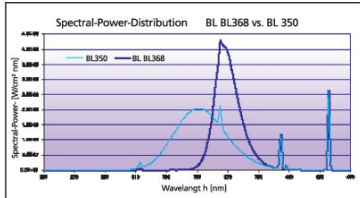

Blacklight BL368 Compact Lynx-s 9W BL368 0025411

PHOTOMETRY