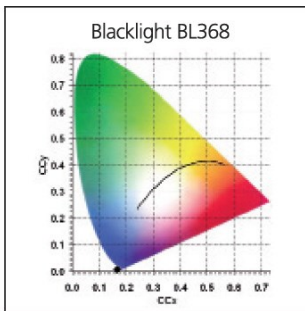

Blacklight BL368 Compact Lynx-s 9W BL368 0025411

PHOTOMETRY