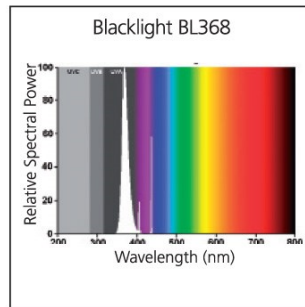

Blacklight BL368 Compact Lynx-s 9W BL368 0025411

PHOTOMETRY