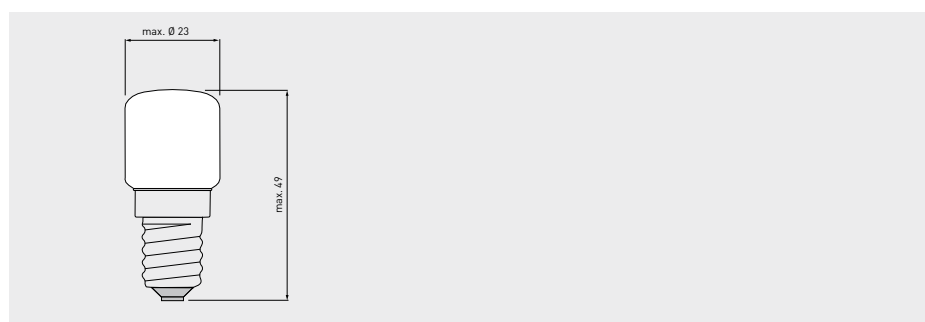

### Special features:

- vacuum or gas-filled incandescent lamps with a clear bulb or an internal glazed/iced finish, only A6 bulbs
- manufactured with special, heat-resistant solder
- available in tubular ( $\varnothing$  22.25 and 29 mm), spherical ( $\varnothing$  45 mm) and all A60 versions with wound filament

### Areas of use:

- high-temperature areas
- domestic and electric ovens
- grills

Article no.	Description	V	W	Am- perage	Cap	Bulb diameter	Total length	Light centre length	Lumi- nous flux	Average life	Individual life	Burning position	PU
						max. mm	max. mm	mm	lm	h	h (<2% malfunction)		
4196235600	T22 15W 125-130V E14 CL OVEN	125-130	15		E14	23	49		90	1,000		n.a.	
4196244400	T22 15W 230-240V E14 CL OVEN	230-240	15		E14	23	49		90	1,000		n.a.	
4196245700	T22 15W 240-250V E14 CL OVEN	240-250	15		E14	23	49		90	1,000		n.a.	