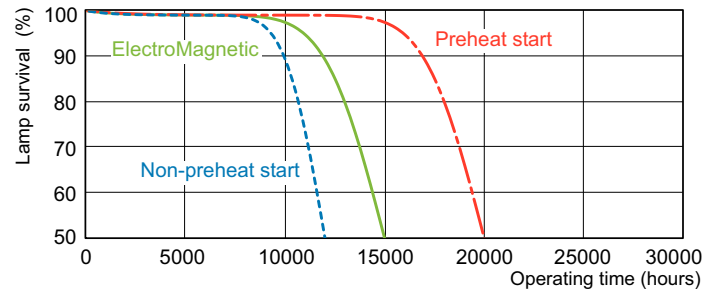

Photometric data

LDPB_TL-D9HCR_965-Spectral power distribution B/W

LDPO_TL-D9HCR_965-Spectral power distribution Colour

MASTER TL-D 90 Graphica

Lifetime

LDLE_TL-D9HCR_0002-Life expectancy diagram

LDLE_TL-D9HCR_0001-Life expectancy diagram