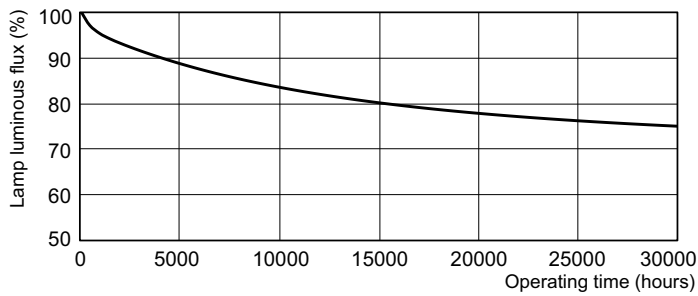

Photometric data

LDPB_TL-D9HCR_965-Spectral power distribution B/W

LDPO_TL-D9HCR_965-Spectral power distribution Colour

MASTER TL-D 90 Graphica

Lifetime

LDLE_TL-D9HCR_0002-Life expectancy diagram

LDLE_TL-D9HCR_0001-Life expectancy diagram