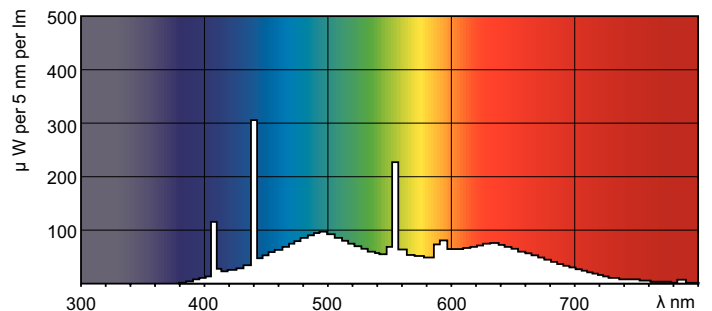

ILCOS Code FD-36/65/1A-E-G13

Dimensional drawing

Product	D (max)	A (max)	B (max)	B (min)	C (max)
MASTER TL-D 90 Graphica 36W/965 SLV/10	28 mm	1199.4 mm	1206.5 mm	1204.1 mm	1213.6 mm

MASTER TL-D 90 Graphica 36W/965 SLV/10

Photometric data

LDPB_TL-D9HCR_965-Spectral power distribution B/W

LDPO_TL-D9HCR_965-Spectral power distribution Colour

MASTER TL-D 90 Graphica

Lifetime

LDLE_TL-D9HCR_0002-Life expectancy diagram

LDLE_TL-D9HCR_0001-Life expectancy diagram