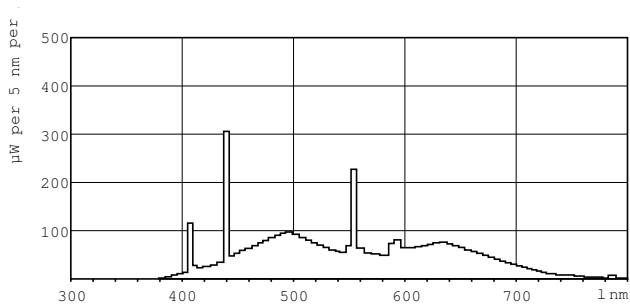

MASTER TL-D 90 Graphica

Temperature

Design Temperature (Nom) 25 °C

Controls and dimming

Dimmable Yes

Mechanical and housing

Bulb Shape T8 [26 mm (T8)]

Approval and application

Energy Efficiency Class G

Mercury (Hg) Content (Nom) 1.7 mg

Energy Consumption kWh/1000 h 37 kWh

EPREL Registration Number 423528

Product data

Full product code 871150088836525

Order product name MASTER TL-D 90 Graphica 36W/965 SLV/10

EAN/UPC - Product 8711500888365

Order code 928044796581

Numerator - Quantity Per Pack 1

Local code description 8343983

Numerator - Packs per outer box 10

Material Nr. (12NC) 928044796581

Net Weight (Piece) 135.000 g

ILCOS Code FD-36/65/1A-E-G13

Dimensional drawing

Product	D (max)	A (max)	B (max)	B (min)	C (max)
MASTER TL-D 90 Graphica 36W/965 SLV/10	28 mm	1199.4 mm	1206.5 mm	1204.1 mm	1213.6 mm

MASTER TL-D 90 Graphica 36W/965 SLV/10

Photometric data

LDPB_TL-D9HCR_965-Spectral power distribution B/W