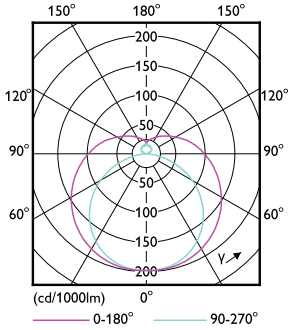

Product data

General information		Operating and electrical	
Cap base	G5 [G5]	Line Frequency	30K to 100K Hz
Nominal lifetime	60,000 h	Input frequency	30 K to 100 K Hz
Switching Cycle	50,000	Power Consumption	36 W
Lighting Technology	LED	Starting time (nom.)	0.5 s
Flux measurement reference	Sphere	Warm-up time to 60% light	0.5 s
Light technical		Power Factor (Fraction)	0.9
Colour Code	865 [CCT of 6500K]	Voltage (nom.)	55-85 V
Beam angle (nom.)	200 degree(s)	Temperature	
Luminous Flux	5,600 lm	T-Case maximum (nom.)	75 °C
Colour designation	Cool Daylight	Controls and dimming	
Correlated Colour Temperature	6500 K	Dimmable	Yes – Check ballast compatibility
Luminous Efficacy (rated) (Nom)	155.00 lm/W	Mechanical and housing	
Colour consistency	<6	Lamp Finish	Frosted
Colour rendering index (CRI)	80	Bulb material	Glass
LLMF at end of nominal lifetime (nom.)	70 %		

Dimensional drawing

Product	D1	D2	A1	A2	A3
MAS LEDtube HF 1500mm UO 36W 865 T5	15.5 mm	19 mm	1,449 mm	1,456 mm	1,463 mm

Photometric data

© 2023 Philips Lighting B.V. Page 11

Spectral Power Distribution Colour - MAS LEDtube HF 1500mm UO 36W 865 T5

MASTER LEDtube InstantFit HF T5

Photometric data

Light Distribution Diagram - MAS LEDtube HF 1500mm UO 36W 865 T5

Lifetime

Life Expectancy Diagram - MAS LEDtube HF 1500mm UO 36W 865 T5

Lumen Maintenance Diagram - MAS LEDtube HF 1500mm UO 36W 865 T5