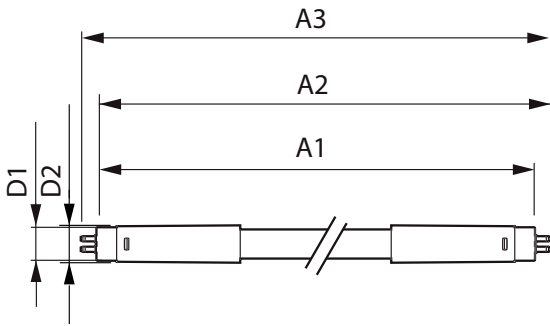

Product data

General information		Operating and electrical	
Cap base	G5 [G5]	Line Frequency	30K to 100K Hz
Nominal lifetime	60,000 h	Input frequency	30 K to 100 K Hz
Switching Cycle	50,000	Power Consumption	36 W
Lighting Technology	LED	Starting time (nom.)	0.5 s
Flux measurement reference	Sphere	Warm-up time to 60% light	0.5 s
Light technical		Power Factor (Fraction)	0.9
Colour Code	865 [CCT of 6500K]	Voltage (nom.)	55-85 V
Beam angle (nom.)	200 degree(s)	Temperature	
Luminous Flux	5,600 lm	T-Case maximum (nom.)	75 °C
Colour designation	Cool Daylight	Controls and dimming	
Correlated Colour Temperature	6500 K	Dimmable	Yes – Check ballast compatibility
Luminous Efficacy (rated) (Nom)	155.00 lm/W	Mechanical and housing	
Colour consistency	<6	Lamp Finish	Frosted
Colour rendering index (CRI)	80	Bulb material	Glass
LLMF at end of nominal lifetime (nom.)	70 %		

MASTER LEDtube InstantFit HF T5

Product length	1,500 mm
Bulb shape	Tube, double-ended
Approval and application	
Energy-saving product	Yes
Approval marks	RoHS compliance TUV CE marking KEMA Keur certificate
Energy consumption kWh/1,000 hours	36 kWh
EPREL registration number	989,224
CE mark	Yes
EU RoHS compliant	Yes

Dimensional drawing

Product	D1	D2	A1	A2	A3
MAS LEDtube HF 1500mm UO 36W 865 T5	15.5 mm	19 mm	1,449 mm	1,456 mm	1,463 mm

Photometric data

© 2023 Philips Lighting B.V. Page 11

Spectral Power Distribution Colour - MAS LEDtube HF 1500mm UO 36W 865 T5