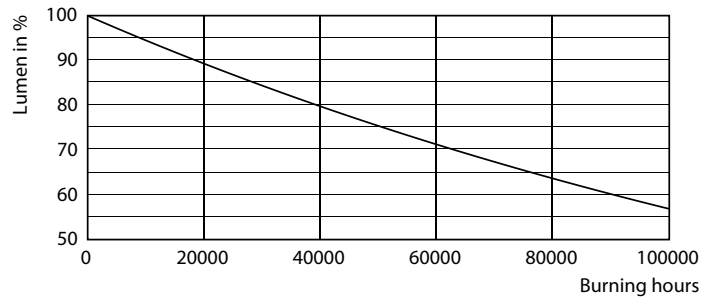

Lumen Maintenance Diagram - MAS LEDtube HF 1500mm UO 36W 865 T5