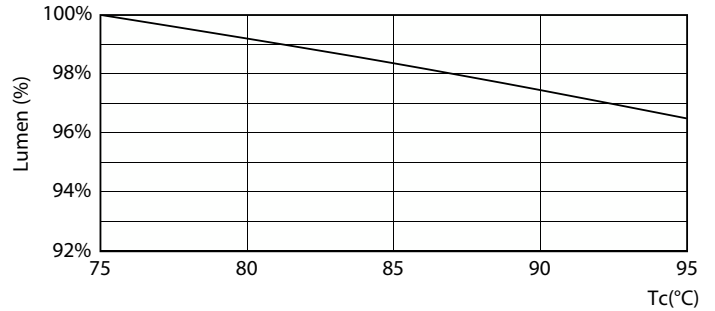

Product data

General information		Operating and electrical	
Cap base	G5 [G5]	Line Frequency	30K to 100K Hz
Nominal lifetime	60,000 h	Input frequency	30 K to 100 K Hz
Switching Cycle	50,000	Power Consumption	36 W
Lighting Technology	LED	Starting time (nom.)	0.5 s
Flux measurement reference	Sphere	Warm-up time to 60% light	0.5 s
Light technical		Power Factor (Fraction)	0.9
Colour Code	865 [CCT of 6500K]	Voltage (nom.)	55-85 V
Beam angle (nom.)	200 degree(s)	Temperature	
Luminous Flux	5,600 lm	T-Case maximum (nom.)	75 °C
Colour designation	Cool Daylight	Controls and dimming	
Correlated Colour Temperature	6500 K	Dimmable	Yes – Check ballast compatibility
Luminous Efficacy (rated) (Nom)	155.00 lm/W	Mechanical and housing	
Colour consistency	<6	Lamp Finish	Frosted
Colour rendering index (CRI)	80	Bulb material	Glass
LLMF at end of nominal lifetime (nom.)	70 %		

MASTER LEDtube InstantFit HF T5

Photometric data

Light Distribution Diagram - MAS LEDtube HF 1500mm UO 36W 865 T5

Lifetime

Life Expectancy Diagram - MAS LEDtube HF 1500mm UO 36W 865 T5

Lumen Maintenance Diagram - MAS LEDtube HF 1500mm UO 36W 865 T5