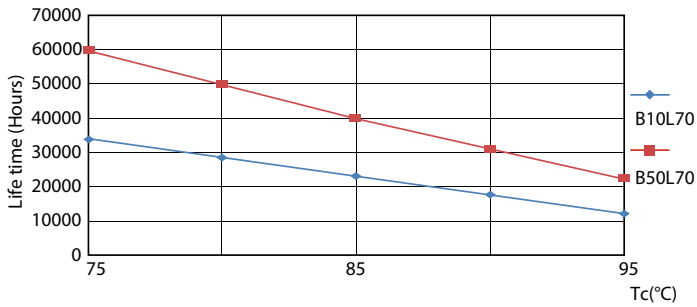

Product data

General information		Operating and electrical	
Cap base	G5 [G5]	Line Frequency	30K to 100K Hz
Nominal lifetime	60,000 h	Input frequency	30 K to 100 K Hz
Switching Cycle	50,000	Power Consumption	36 W
Lighting Technology	LED	Starting time (nom.)	0.5 s
Flux measurement reference	Sphere	Warm-up time to 60% light	0.5 s
Light technical		Power Factor (Fraction)	0.9
Colour Code	865 [CCT of 6500K]	Voltage (nom.)	55-85 V
Beam angle (nom.)	200 degree(s)	Temperature	
Luminous Flux	5,600 lm	T-Case maximum (nom.)	75 °C
Colour designation	Cool Daylight	Controls and dimming	
Correlated Colour Temperature	6500 K	Dimmable	Yes – Check ballast compatibility
Luminous Efficacy (rated) (Nom)	155.00 lm/W	Mechanical and housing	
Colour consistency	<6	Lamp Finish	Frosted
Colour rendering index (CRI)	80	Bulb material	Glass
LLMF at end of nominal lifetime (nom.)	70 %		

MASTER LEDtube InstantFit HF T5

Photometric data

Light Distribution Diagram - MAS LEDtube HF 1500mm UO 36W 865 T5

Lifetime

Life Expectancy Diagram - MAS LEDtube HF 1500mm UO 36W 865 T5

Lumen Maintenance Diagram - MAS LEDtube HF 1500mm UO 36W 865 T5