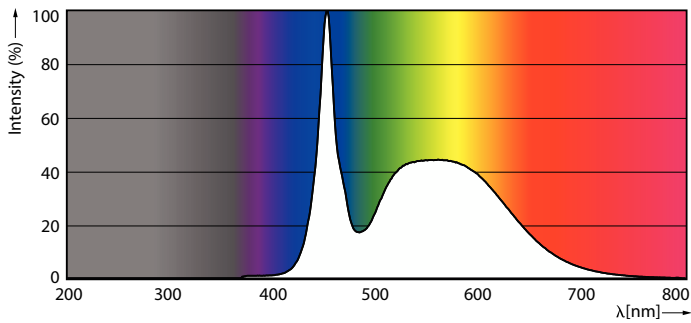

Photometric data

© 2023 Philips Lighting B.V. Page 11

Spectral Power Distribution Colour - MAS LEDtube HF 1500mm UO 36W 865 T5