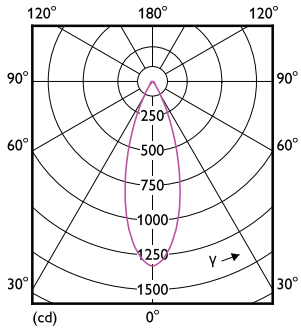

Product data

General Information		Luminous Flux in 90° Cone (Rated)	
Lighting Technology	LED		485 lumen
Flux measurement reference	Narrow Cone	Operating and Electrical	
Switching Cycle	50,000	Line Frequency	- Hz
Nominal lifetime	40,000 hour(s)	Input Frequency	- Hz
Cap-Base	GU5.3 [GU5.3]	Power Consumption	7.5 W
Light Technical		Lamp Current (Nom)	720 mA
Color Code	927 [CCT of 2700K]	Wattage Equivalent	43 W
Beam Angle (Nom)	36 degree(s)	Starting Time (Nom)	0.5 s
Luminous Flux	485 lumen	Warm-up time to 60% light	0.5 s
Luminous Intensity (Nom)	1,400 cd	Power Factor (Fraction)	0.7
Color Designation	Warm White (WW)	Voltage (Nom)	ac electronic 12 V
Correlated Color Temperature (Nom)	2700 K	Temperature	
Luminous Efficacy (rated) (Nom)	64 lm/W	T-Case Maximum (Nom)	93 °C
Color Consistency	<3		
Color rendering index (CRI)	92		
LLMF At End Of Nominal Lifetime (Nom)	70 %		

Dimensional drawing

Product	D	C
MAS LED ExpertColor 7.5-43W MR16 927 36D	50.5 mm	46 mm

Photometric data

Spectral Power Distribution Colour - MAS LED ExpertColor 7.5-43W MR16 927 36D

Accent Lighting Spots - MAS LED ExpertColor 7.5-43W MR16 927 36D

MASTER LEDspot ExpertColor LV

Photometric data

Light Distribution Diagram - MAS LED ExpertColor 7.5-43W MR16 927 36D

Lifetime

Life Expectancy Diagram - MAS LED ExpertColor 7.5-43W MR16 927 36D

Lumen Maintenance Diagram - MAS LED ExpertColor 7.5-43W MR16 927 36D