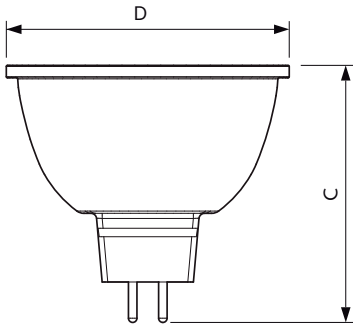

Product data

General Information		Luminous Flux in 90° Cone (Rated)	
Lighting Technology	LED		485 lumen
Flux measurement reference	Narrow Cone	Operating and Electrical	
Switching Cycle	50,000	Line Frequency	- Hz
Nominal lifetime	40,000 hour(s)	Input Frequency	- Hz
Cap-Base	GU5.3 [GU5.3]	Power Consumption	7.5 W
Light Technical		Lamp Current (Nom)	720 mA
Color Code	927 [CCT of 2700K]	Wattage Equivalent	43 W
Beam Angle (Nom)	36 degree(s)	Starting Time (Nom)	0.5 s
Luminous Flux	485 lumen	Warm-up time to 60% light	0.5 s
Luminous Intensity (Nom)	1,400 cd	Power Factor (Fraction)	0.7
Color Designation	Warm White (WW)	Voltage (Nom)	ac electronic 12 V
Correlated Color Temperature (Nom)	2700 K	Temperature	
Luminous Efficacy (rated) (Nom)	64 lm/W	T-Case Maximum (Nom)	93 °C
Color Consistency	<3		
Color rendering index (CRI)	92		
LLMF At End Of Nominal Lifetime (Nom)	70 %		

MASTER LEDspot ExpertColor LV

Controls and Dimming

Dimmable	Only with specific dimmers
----------	----------------------------

Mechanical and Housing

Bulb Shape	MR16 [2inch/50mm]
------------	-------------------

Dimensional drawing

Product	D	C
MAS LED ExpertColor 7.5-43W MR16 927 36D	50.5 mm	46 mm

Photometric data

Spectral Power Distribution Colour - MAS LED ExpertColor 7.5-43W MR16 927 36D

Accent Lighting Spots - MAS LED ExpertColor 7.5-43W MR16 927 36D