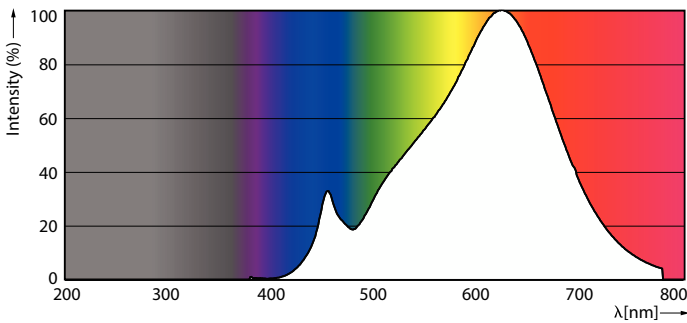

Product data

General Information		Luminous Flux in 90° Cone (Rated)	
Lighting Technology	LED		485 lumen
Flux measurement reference	Narrow Cone	Operating and Electrical	
Switching Cycle	50,000	Line Frequency	- Hz
Nominal lifetime	40,000 hour(s)	Input Frequency	- Hz
Cap-Base	GU5.3 [GU5.3]	Power Consumption	7.5 W
Light Technical		Lamp Current (Nom)	720 mA
Color Code	927 [CCT of 2700K]	Wattage Equivalent	43 W
Beam Angle (Nom)	36 degree(s)	Starting Time (Nom)	0.5 s
Luminous Flux	485 lumen	Warm-up time to 60% light	0.5 s
Luminous Intensity (Nom)	1,400 cd	Power Factor (Fraction)	0.7
Color Designation	Warm White (WW)	Voltage (Nom)	ac electronic 12 V
Correlated Color Temperature (Nom)	2700 K	Temperature	
Luminous Efficacy (rated) (Nom)	64 lm/W	T-Case Maximum (Nom)	93 °C
Color Consistency	<3		
Color rendering index (CRI)	92		
LLMF At End Of Nominal Lifetime (Nom)	70 %		

Approval and Application

Energy Efficiency Class	G
Suitable For Accent Lighting	Yes
Energy Consumption kWh/1000 h	8 kWh
EPREL Registration Number	624206
CE mark	Yes
EU RoHS compliant	Yes

Product Data

Full product code	871951435871300
Order product name	MAS LED ExpertColor 7.5-43W MR16 927 36D
Order code	929003080002
Numerator - Quantity Per Pack	1
Numerator - Packs per outer box	10
Material number (12NC)	929003080002
Full product name	MAS LED ExpertColor 7.5-43W MR16 927 36D
EAN/UPC - Case	8719514358720

Dimensional drawing

Product	D	C
MAS LED ExpertColor 7.5-43W MR16 927 36D	50.5 mm	46 mm

Photometric data

Spectral Power Distribution Colour - MAS LED ExpertColor 7.5-43W MR16 927 36D

Accent Lighting Spots - MAS LED ExpertColor 7.5-43W MR16 927 36D