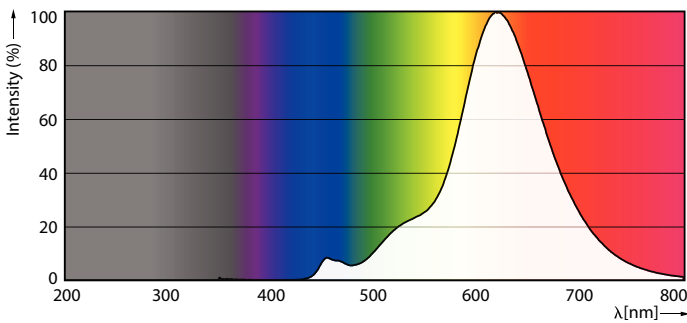

Photometric data

Spectral Power Distribution Colour - MAS VLE LEDLusterD 2.6-15W E14 P45 SP G

General uniform lighting - MAS VLE LEDLusterD 2.6-15W E14 P45 SP G