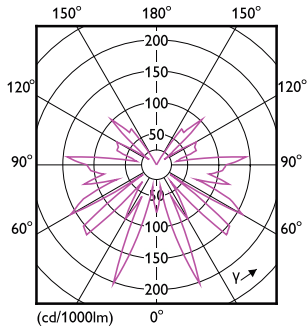

Product data

General Information		Stroboscopic effect value (SVM)	
Lighting Technology	LED	Stroboscopic effect value (SVM)	0.4
Switching Cycle	20,000	Operating and Electrical	
Nominal lifetime	15,000 hour(s)	Line Frequency	50 to 60 Hz
Cap-Base	E14 [E14]	Input Frequency	50 to 60 Hz
Light Technical		Power Consumption	2.6 W
Color Code	818 [CCT of 1800K]	Lamp Current (Nom)	14 mA
Luminous Flux	136 lumen	Wattage Equivalent	15 W
Color Designation	1800	Starting Time (Nom)	0.5 s
Correlated Color Temperature (Nom)	1800 K	Warm-up time to 60% light	0.5 s
Luminous Efficacy (rated) (Nom)	52.00 lm/W	Power Factor (Fraction)	0.7
Color Consistency	<6	Voltage (Nom)	220-240 V
Color rendering index (CRI)	80	Temperature	
LLMF At End Of Nominal Lifetime (Nom)	70 %	T-Case Maximum (Nom)	38 °C
Flickering value (PstLM)	1		

Dimensional drawing

Product	D	C
MAS VLE LEDLusterD 2.6-15W E14 P45 SP G	46 mm	80 mm

Photometric data

General uniform lighting - MAS VLE LEDLusterD 2.6-15W E14 P45 SP G

Spectral Power Distribution Colour - MAS VLE LEDLusterD 2.6-15W E14 P45 SP G

General uniform lighting - MAS VLE LEDLusterD 2.6-15W E14 P45 SP G

Master Value Decorative LED candles and lusters

Photometric data

Light Distribution Diagram - MAS VLE LEDLusterD 2.6-15W E14 P45 SP G

Lifetime