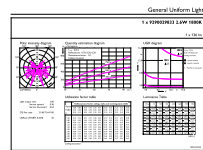

Photometric data

Spectral Power Distribution Colour - MAS VLE LEDLusterD 2.6-15W E14 P45 SP G

General uniform lighting - MAS VLE LEDLusterD 2.6-15W E14 P45 SP G