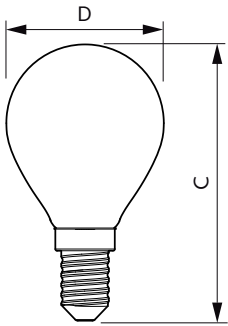

Master Value Decorative LED candles and lusters

Controls and Dimming

Dimmable	Yes

Mechanical and Housing

Bulb Finish	Amber
Bulb Shape	P45 [P 45mm]

Approval and Application

Energy Consumption kWh/1000 h	3 kWh
CE mark	Yes
EU RoHS compliant	Yes

Product Data

Full product code	871951431605800
Order product name	MAS VLE LEDLusterD 2.6-15W E14 P45 SP G
Order code	929002983302
Numerator - Quantity Per Pack	1
Numerator - Packs per outer box	10
Material number (12NC)	929002983302
Full product name	MAS VLE LEDLusterD 2.6-15W E14 P45 SP G
EAN/UPC - Case	8719514316065

Dimensional drawing

Product	D	C
MAS VLE LEDLusterD 2.6-15W E14 P45 SP G	46 mm	80 mm