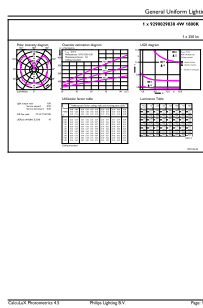

MASTER Value Decorative LED bulbs

Mechanical and housing	
Bulb Finish	Amber
Bulb Shape	G93 [G 93mm]
Approval and application	
Energy Consumption kWh/1000 h	4 kWh
Product data	
Full product code	871951438548100

Dimensional drawing

MAS VLE LEDBulbD4-15WE27 G93GOLD SP G

Product	D	C
MAS VLE LEDBulbD4-15WE27 G93GOLD SP G	96 mm	143 mm

Photometric data

LEDbulb SLR G93 4W E27 818 Amber-LDD

LEDbulb SLR 4W G93 E27 818 Amber-GUL