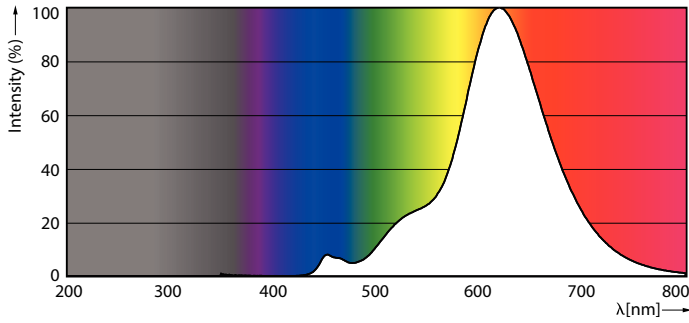

Product data

General information	
Cap-Base	E27 [E27]
EU RoHS compliant	Yes
Nominal Lifetime (Nom)	15000 h
Switching Cycle	20000X
Light technical	
Color Code	818 [CCT of 1800K]
Luminous Flux (Nom)	250 lm
Color Designation	1800
Correlated Color Temperature (Nom)	1800 K
Luminous Efficacy (rated) (Nom)	62.00 lm/W
Color Consistency	<6
Color Rendering Index (Nom)	80
LLMF At End Of Nominal Lifetime (Nom)	70 %

MASTER Value Decorative LED bulbs

Mechanical and housing	
Bulb Finish	Amber
Bulb Shape	G93 [G 93mm]
Approval and application	
Energy Consumption kWh/1000 h	4 kWh
Product data	
Full product code	871951438548100

Dimensional drawing

MAS VLE LEDBulbD4-15WE27 G93GOLD SP G

Product	D	C
MAS VLE LEDBulbD4-15WE27 G93GOLD SP G	96 mm	143 mm

Photometric data

LEDbulb SLR G93 4W E27 818 Amber-LDD

LEDbulb SLR 4W G93 E27 818 Amber-GUL

MASTER Value Decorative LED bulbs

Photometric data

LEDbulb SLR 4W G93 E27 818 Amber-POC

Lifetime

Life Expectancy Diagram

Lumen Maintenance Diagram