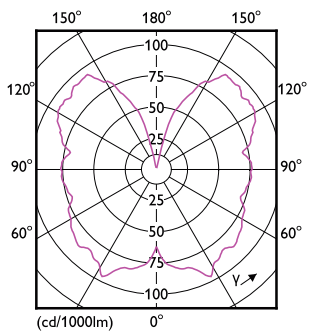

MASTER Value Decorative LED bulbs

Mechanical and housing	
Bulb Finish	Amber
Bulb Shape	G93 [G 93mm]
Approval and application	
Energy Consumption kWh/1000 h	4 kWh
Product data	
Full product code	871951438548100

Dimensional drawing

MAS VLE LEDBulbD4-15WE27 G93GOLD SP G

Product	D	C
MAS VLE LEDBulbD4-15WE27 G93GOLD SP G	96 mm	143 mm

Photometric data

LEDbulb SLR G93 4W E27 818 Amber-LDD

LEDbulb SLR 4W G93 E27 818 Amber-GUL