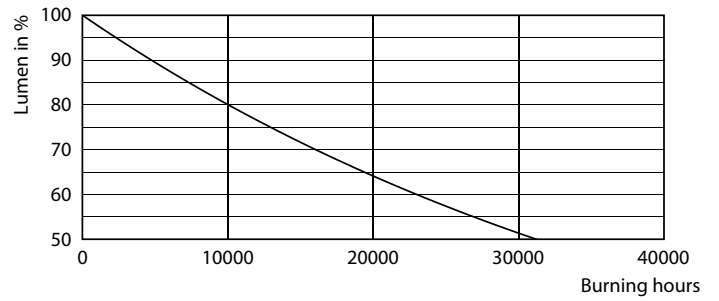

Product data

General information	
Cap-Base	E27 [E27]
EU RoHS compliant	Yes
Nominal Lifetime (Nom)	15000 h
Switching Cycle	20000X
Light technical	
Color Code	818 [CCT of 1800K]
Luminous Flux (Nom)	250 lm
Color Designation	1800
Correlated Color Temperature (Nom)	1800 K
Luminous Efficacy (rated) (Nom)	62.00 lm/W
Color Consistency	<6
Color Rendering Index (Nom)	80
LLMF At End Of Nominal Lifetime (Nom)	70 %

MASTER Value Decorative LED bulbs

Mechanical and housing	
Bulb Finish	Amber
Bulb Shape	G93 [G 93mm]
Approval and application	
Energy Consumption kWh/1000 h	4 kWh
Product data	
Full product code	871951438548100

MASTER Value Decorative LED bulbs

Photometric data

LEDbulb SLR 4W G93 E27 818 Amber-POC

Lifetime

Life Expectancy Diagram

Lumen Maintenance Diagram