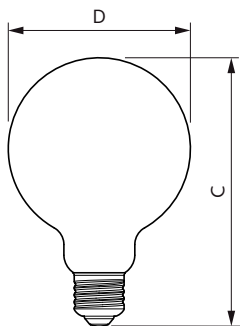

Product data

General information	
Cap-Base	E27 [E27]
EU RoHS compliant	Yes
Nominal Lifetime (Nom)	15000 h
Switching Cycle	20000X
Light technical	
Color Code	818 [CCT of 1800K]
Luminous Flux (Nom)	250 lm
Color Designation	1800
Correlated Color Temperature (Nom)	1800 K
Luminous Efficacy (rated) (Nom)	62.00 lm/W
Color Consistency	<6
Color Rendering Index (Nom)	80
LLMF At End Of Nominal Lifetime (Nom)	70 %

MASTER Value Decorative LED bulbs

Mechanical and housing	
Bulb Finish	Amber
Bulb Shape	G93 [G 93mm]
Approval and application	
Energy Consumption kWh/1000 h	4 kWh
Product data	
Full product code	871951438548100

Dimensional drawing

MAS VLE LEDBulbD4-15WE27 G93GOLD SP G

Product	D	C
MAS VLE LEDBulbD4-15WE27 G93GOLD SP G	96 mm	143 mm

Photometric data

LEDbulb SLR G93 4W E27 818 Amber-LDD

LEDbulb SLR 4W G93 E27 818 Amber-GUL