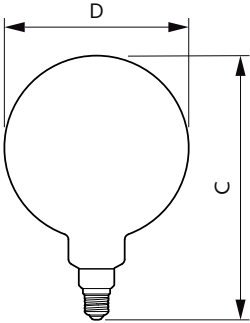

| Approval and application | |
|-------------------------------|-------|
| Energy Consumption kWh/1000 h | 7 kWh |

Classic filament LEDbulbs

Product data

| | |
|-------------------------------|--------------------------------------|
| Full product code | 871951431539600 |
| Order product name | LED giant 20W E27 G200 1800K smoky D |
| EAN/UPC - Product | 8719514315396 |
| Order code | 929002982601 |
| Numerator - Quantity Per Pack | 1 |

| | |
|---------------------------------|--------------|
| Numerator - Packs per outer box | 2 |
| Material Nr. (12NC) | 929002982601 |
| Net Weight (Piece) | 0.360 kg |

Dimensional drawing

LED giant 20W E27 G200 1800K smoky D

| Product | D | C |
|--------------------------------------|--------|--------|
| LED giant 20W E27 G200 1800K smoky D | 202 mm | 286 mm |

Photometric data

LEDbulb SLR G200 6,5W E27 818 Smoky-LDD

LEDbulb SLR 6,5W G200 E27 818 Smoky-POC