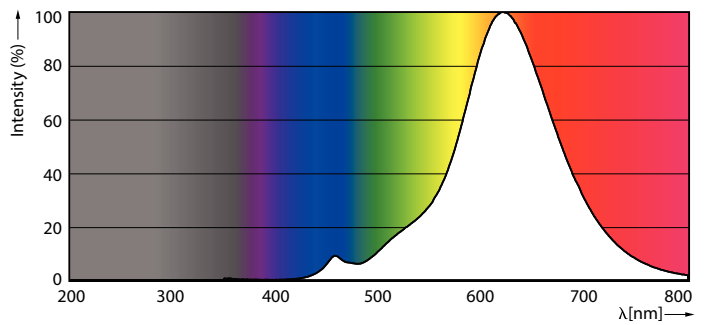

LEDbulb SLR 6,5W G200 E27 818 Smoky-POC

LEDbulb SLR 6,5W G200 E27 818 Smoky-GUL