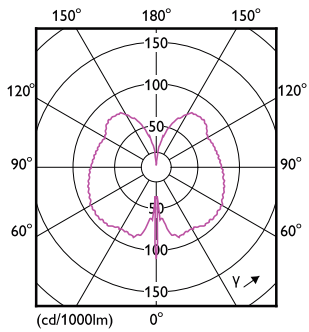

| | |
|---------------------------------|--------------|
| Numerator - Packs per outer box | 2 |
| Material Nr. (12NC) | 929002982601 |
| Net Weight (Piece) | 0.360 kg |

Dimensional drawing

LED giant 20W E27 G200 1800K smoky D

| Product | D | C |
|--------------------------------------|--------|--------|
| LED giant 20W E27 G200 1800K smoky D | 202 mm | 286 mm |

Photometric data

LEDbulb SLR G200 6,5W E27 818 Smoky-LDD

LEDbulb SLR 6,5W G200 E27 818 Smoky-POC