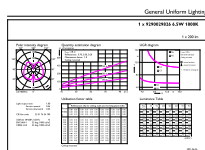

| | |
|---------------------------------|--------------|
| Numerator - Packs per outer box | 2 |
| Material Nr. (12NC) | 929002982601 |
| Net Weight (Piece) | 0.360 kg |

Dimensional drawing

LED giant 20W E27 G200 1800K smoky D

| Product | D | C |
|--------------------------------------|--------|--------|
| LED giant 20W E27 G200 1800K smoky D | 202 mm | 286 mm |

Photometric data

LEDbulb SLR G200 6,5W E27 818 Smoky-LDD

LEDbulb SLR 6,5W G200 E27 818 Smoky-POC