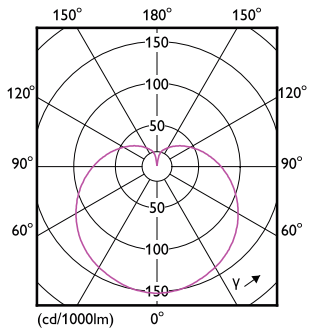

Product data

General Information		Operating and Electrical	
Cap-Base	E27 [E27]	Line Frequency	50 to 60 Hz
Nominal lifetime	15,000 hour(s)	Input Frequency	50 to 60 Hz
Switching Cycle	50,000	Power Consumption	7 W
Lighting Technology	LED	Lamp Current (Nom)	59 mA
Flux measurement reference	Sphere	Wattage Equivalent	60 W
Light Technical		Starting Time (Nom)	0.5 s
Color Code	827 [CCT of 2700K]	Warm-up time to 60% light	0.5 s
Luminous Flux	806 lumen	Power Factor (Fraction)	0.51
Color Designation	Warm White (WW)	Voltage (Nom)	220-240 V
Correlated Color Temperature (Nom)	2700 K	Temperature	
Luminous Efficacy (rated) (Nom)	115.00 lm/W	T-Case Maximum (Nom)	83 °C
Color Consistency	<6	Controls and Dimming	
Color rendering index (CRI)	80	Dimmable	No
LLMF At End Of Nominal Lifetime (Nom)	70 %		

Dimensional drawing

Product	D	C
CorePro lustre ND 7-60W E27 827 P48 FR	48 mm	95 mm

Photometric data

Light Distribution Diagram - CorePro lustre ND 7-60W E27 827 P48 FR

Spectral Power Distribution Colour - CorePro lustre ND 7-60W E27 827 P48 FR