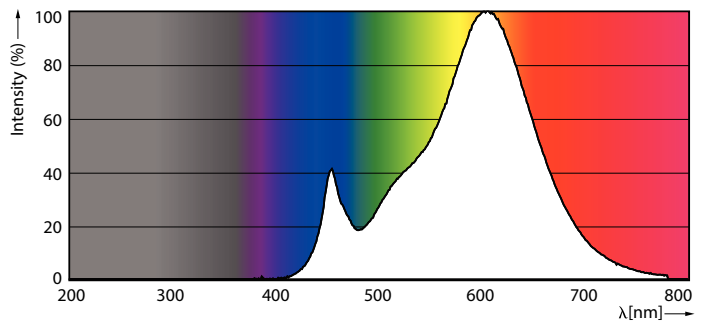

Product data

General Information		Operating and Electrical	
Cap-Base	E27 [E27]	Line Frequency	50 to 60 Hz
Nominal lifetime	15,000 hour(s)	Input Frequency	50 to 60 Hz
Switching Cycle	50,000	Power Consumption	7 W
Lighting Technology	LED	Lamp Current (Nom)	59 mA
Flux measurement reference	Sphere	Wattage Equivalent	60 W
Light Technical		Starting Time (Nom)	0.5 s
Color Code	827 [CCT of 2700K]	Warm-up time to 60% light	0.5 s
Luminous Flux	806 lumen	Power Factor (Fraction)	0.51
Color Designation	Warm White (WW)	Voltage (Nom)	220-240 V
Correlated Color Temperature (Nom)	2700 K	Temperature	
Luminous Efficacy (rated) (Nom)	115.00 lm/W	T-Case Maximum (Nom)	83 °C
Color Consistency	<6	Controls and Dimming	
Color rendering index (CRI)	80	Dimmable	No
LLMF At End Of Nominal Lifetime (Nom)	70 %		

Dimensional drawing

Product	D	C
CorePro lustre ND 7-60W E27 827 P48 FR	48 mm	95 mm

Photometric data

Light Distribution Diagram - CorePro lustre ND 7-60W E27 827 P48 FR

Spectral Power Distribution Colour - CorePro lustre ND 7-60W E27 827 P48 FR