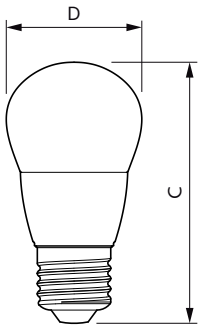

Dimensional drawing

Product	D	C
CorePro lustre ND 7-60W E27 827 P48 FR	48 mm	95 mm

Photometric data

Light Distribution Diagram - CorePro lustre ND 7-60W E27 827 P48 FR

Spectral Power Distribution Colour - CorePro lustre ND 7-60W E27 827 P48 FR