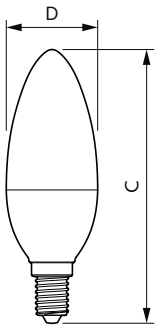

## Mechanical and housing

Bulb Finish	Frosted
Bulb Shape	B38

## Dimensional drawing

CorePro LEDcandle ND 7-60W E14 827 B38 FR

Product	D	C
CorePro LEDcandle ND 7-60W E14 827 B38 FR	38 mm	114 mm