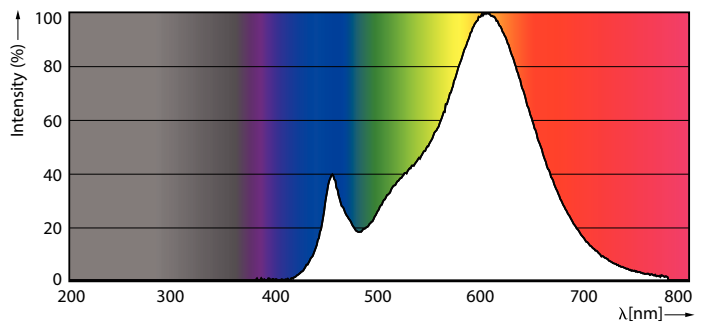

LEDcandle CorePro 7W B38 E14 827 FR-POC