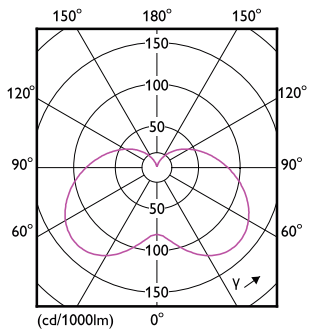

Photometric data

LEDcandle CorePro B38 7W E14 827 FR-LDD