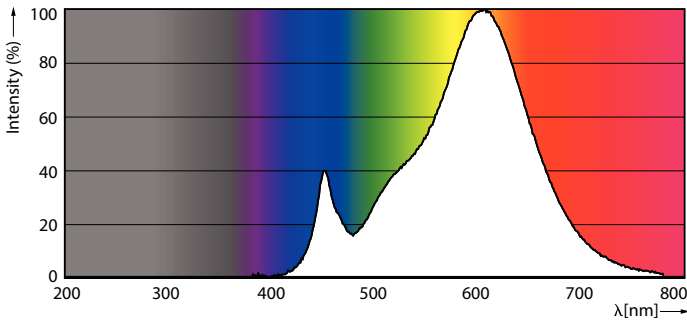

Photometric data

Spectral Power Distribution Colour - CorePro lustre ND 2.8-25W E27 827 P45 FR

General uniform lighting - CorePro lustre ND 2.8-25W E27 827 P45 FR