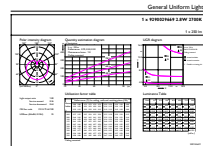

General uniform lighting - CorePro lustre ND 2.8-25W E27 827 P45 FR