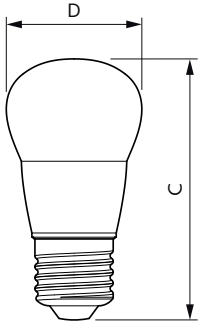

Product data

General information	
Cap base	E27 [E27]
Nominal lifetime	15,000 h
Switching Cycle	50,000
Lighting Technology	LED
Flux measurement reference	Sphere
Light technical	
Colour Code	827 [CCT of 2700K]
Luminous Flux	250 lm
Colour designation	Warm White (WW)
Correlated Colour Temperature	2700 K
Luminous Efficacy (rated) (Nom)	89.00 lm/W
Colour consistency	<6
Colour rendering index (CRI)	80
LLMF at end of nominal lifetime (nom.)	70 %
Operating and electrical	
Line Frequency	50 to 60 Hz
Input frequency	50 to 60 Hz
Power Consumption	2.8 W
Lamp current (nom.)	28 mA
Wattage equivalent	25 W

Starting time (nom.)	0.5 s
Warm-up time to 60% light	0.5 s
Power Factor (Fraction)	0.41
Voltage (nom.)	220-240 V
Temperature	
T-Case maximum (nom.)	61 °C
Controls and dimming	
Dimmable	No
Mechanical and housing	
Lamp Finish	Frosted
Bulb shape	P45 [P 45 mm]
Approval and application	
Energy Efficiency Class	F
Energy consumption kWh/1,000 hours	3 kWh
EPREL registration number	453195
CE mark	Yes
EU RoHS compliant	Yes

Material number (12NC)	929002966902
Full product name	CorePro lustre ND 2.8-25W E27 827 P45 FR
EAN/UPC – Case	8719514312432

Dimensional drawing

Product	D	C
CorePro lustre ND 2.8-25W E27 827 P45 FR	45 mm	88 mm