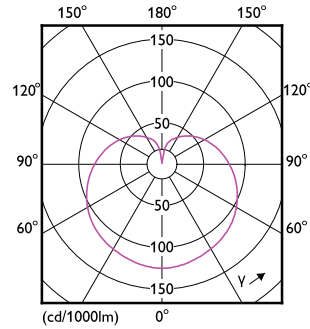

Photometric data

Light Distribution Diagram - CorePro lustre ND 2.8-25W E27 827 P45 FR

General uniform lighting - CorePro lustre ND 2.8-25W E27 827 P45 FR