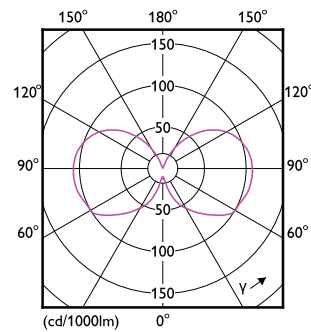

Product data

General Information	
Lighting Technology	LED
Flux measurement reference	Sphere
Switching Cycle	8,000
Nominal lifetime	15,000 hour(s)
Cap-Base	G9 [G9]
Light Technical	
Color Code	830 [CCT of 3000K]
Luminous Flux	400 lumen
Color Designation	White (WH)
Correlated Color Temperature (Nom)	3000 K
Luminous Efficacy (rated) (Nom)	125.00 lm/W
Color Consistency	<6
Color rendering index (CRI)	80
LLMF At End Of Nominal Lifetime (Nom)	70 %
Flickering value (PstLM)	1
Stroboscopic effect value (SVM)	0.4

Dimensional drawing

Product	D	C
CorePro LEDcapsule 3.2-40W ND G9 830	16.5 mm	54 mm

Photometric data

General uniform lighting - CorePro LEDcapsule 3.2-40W ND G9 830

Light Distribution Diagram - CorePro LEDcapsule 3.2-40W ND G9 830