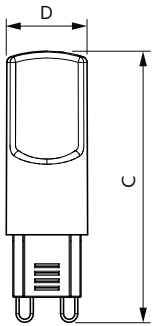

Dimensional drawing

Product	D	C
CorePro LEDcapsule 3.2-40W ND G9 830	16.5 mm	54 mm

Photometric data

General uniform lighting - CorePro LEDcapsule 3.2-40W ND G9 830

Light Distribution Diagram - CorePro LEDcapsule 3.2-40W ND G9 830