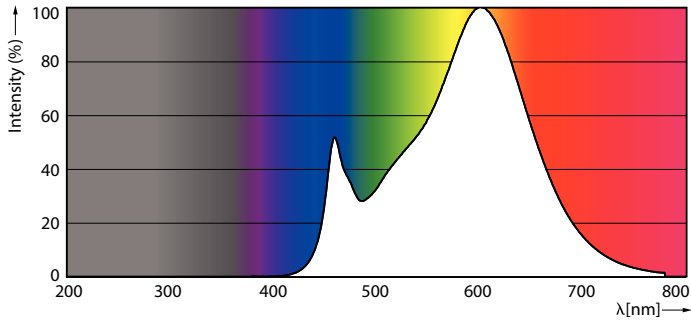

CorePro LEDcapsule MV

Photometric data

Spectral Power Distribution Colour - CorePro LEDcapsule 3.2-40W ND G9 830