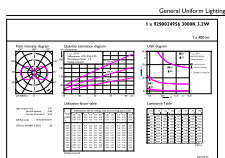

Dimensional drawing

Product	D	C
CorePro LEDcapsule 3.2-40W ND G9 830	16.5 mm	54 mm

Photometric data

General uniform lighting - CorePro LEDcapsule 3.2-40W ND G9 830

Light Distribution Diagram - CorePro LEDcapsule 3.2-40W ND G9 830