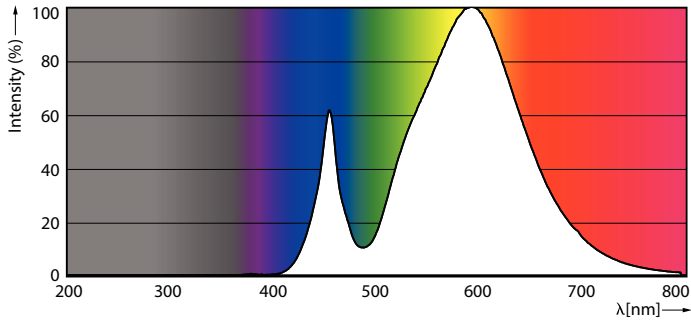

Trueforce Core LED SON-T

Photometric data

LEDForce Core road 40W Tshape E40 730-POC