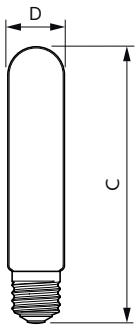

## Mechanical and housing

Bulb Finish	Clear
Bulb Shape	T-shape

## Dimensional drawing

TForce Core LED road 40W 730 E40 MV

Product	D	C
TForce Core LED road 40W 730 E40 MV	46 mm	225 mm