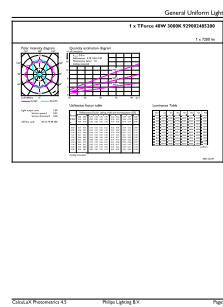

LEDTForce Core road 40W Tshape E40 730-GUL