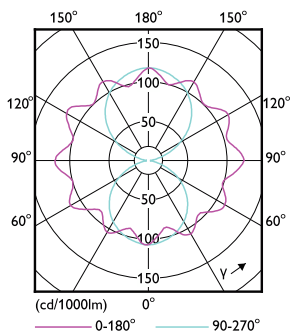

Photometric data

LEDTForce Core road 40W Tshape E40-LDD