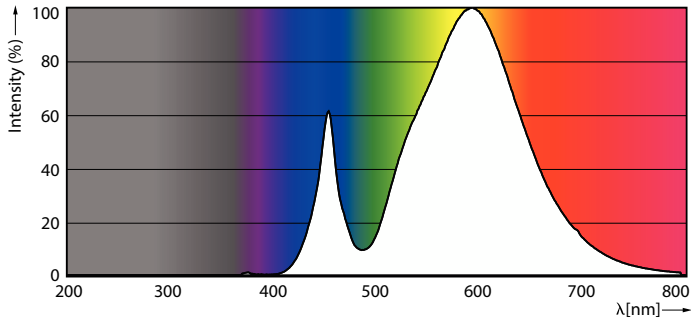

Trueforce Core LED SON-T

Photometric data

LEDForce Core road 17W Tshape E27 730-POC