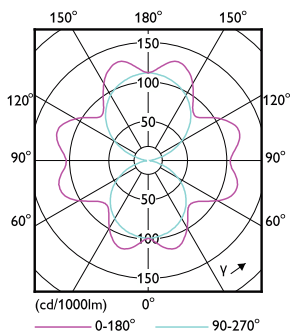

Photometric data

LEDTForce Core road 17W Tshape E27-LDD

LEDTForce Core road 17W Tshape E27 730-GUL