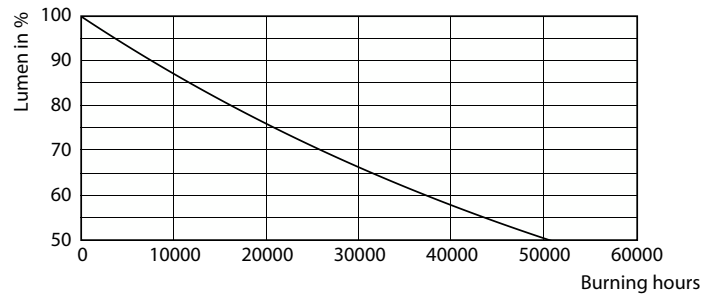

LEDspots LMP 25K