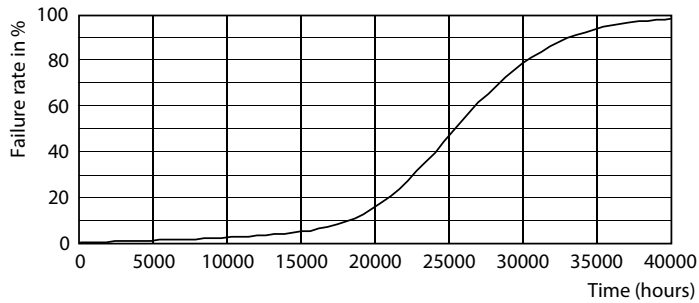

Lifetime

LEDspots LED 25K