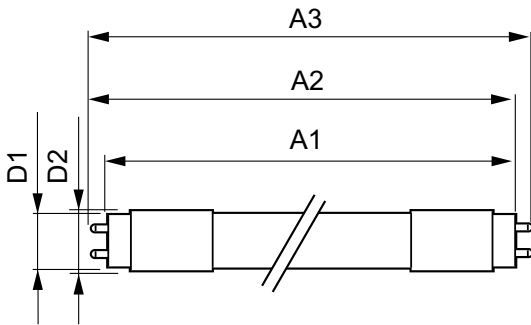

CorePro LED tube Universal T8

Controls and dimming

Dimmable	No
----------	----

Mechanical and housing

Lamp Finish	Frosted
Bulb material	Glass
Product length	600 mm
Bulb shape	Tube, double-ended

Approval and application

Product data

Full EOC	871869978281800
Order product name	CorePro LEDtube UN 600mm HO 8W865 T8
Order code	78281800
SAP numerator – quantity per pack	1
Numerator – packs per outer box	10
Material number (12NC)	929002420002
Net weight	0.110 kg
Full product name	CorePro LEDtube UN 600mm HO 8W865 T8
EAN/UPC - Case	8718699782825

Dimensional drawing

Product	D1	D2	A1	A2	A3
CorePro LEDtube UN 600mm HO 8W865 T8	25.7 mm	28 mm	588.6 mm	595.7 mm	602.8 mm

Photometric data

Light Distribution Diagram

CorePro LED tube Universal T8

Photometric data