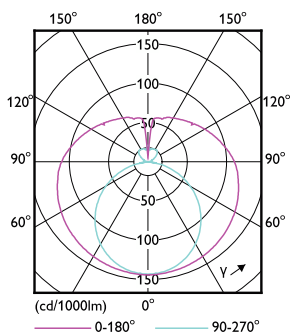

Product data

General information		LLMF at end of nominal lifetime (nom.) 70 %	
Cap base	G13 [Medium Bi-Pin Fluorescent]	Operating and electrical	
Nominal lifetime	50,000 h	Line Frequency	50 to 60 Hz
Switching Cycle	50,000	Input frequency	50 to 60 Hz
Lighting Technology	LED	Power Consumption	8 W
Flux measurement reference	Sphere	Lamp current (nom.)	40 mA
Light technical		Starting time (nom.)	0.5 s
Colour Code	865 [CCT of 6500K]	Warm-up time to 60% light	0.5 s
Beam angle (nom.)	240 degree(s)	Power Factor (Fraction)	0.9
Luminous Flux	900 lm	Voltage (nom.)	220-240 V
Colour designation	Cool Daylight	Temperature	
Correlated Colour Temperature	6500 K	T-Case maximum (nom.)	45 °C
Luminous Efficacy (rated) (Nom)	112 lm/W		
Colour consistency	<6		
Colour rendering index (CRI)	80		

Product data

Full EOC	871869978281800
Order product name	CorePro LEDtube UN 600mm HO 8W865 T8
Order code	78281800
SAP numerator – quantity per pack	1
Numerator – packs per outer box	10
Material number (12NC)	929002420002
Net weight	0.110 kg
Full product name	CorePro LEDtube UN 600mm HO 8W865 T8
EAN/UPC - Case	8718699782825

Dimensional drawing

Product	D1	D2	A1	A2	A3
CorePro LEDtube UN 600mm HO 8W865 T8	25.7 mm	28 mm	588.6 mm	595.7 mm	602.8 mm

Photometric data

Light Distribution Diagram

CorePro LED tube Universal T8

Photometric data