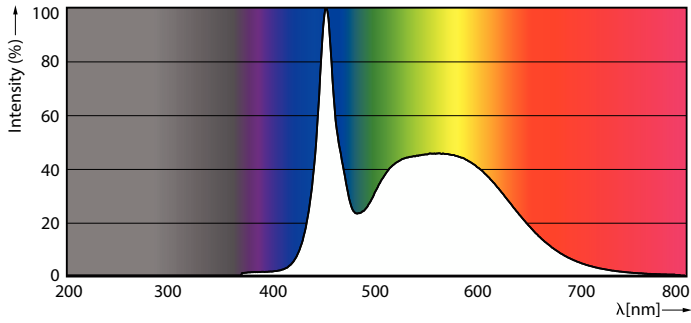

CorePro LED tube Universal T8

Photometric data

Spectral Power Distribution Colour