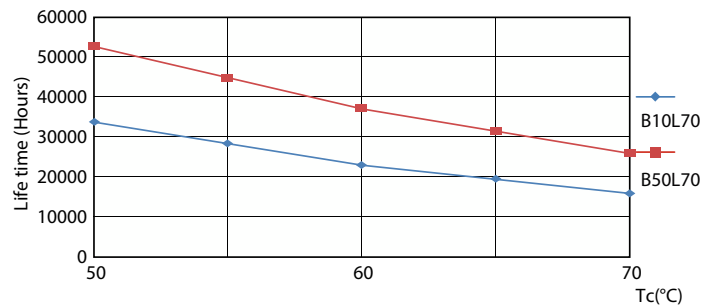

Product data

General information		LLMF at end of nominal lifetime (nom.) 70 %	
Cap base	G13 [Medium Bi-Pin Fluorescent]	Operating and electrical	
Nominal lifetime	50,000 h	Line Frequency	50 to 60 Hz
Switching Cycle	50,000	Input frequency	50 to 60 Hz
Lighting Technology	LED	Power Consumption	8 W
Flux measurement reference	Sphere	Lamp current (nom.)	40 mA
Light technical		Starting time (nom.)	0.5 s
Colour Code	865 [CCT of 6500K]	Warm-up time to 60% light	0.5 s
Beam angle (nom.)	240 degree(s)	Power Factor (Fraction)	0.9
Luminous Flux	900 lm	Voltage (nom.)	220-240 V
Colour designation	Cool Daylight	Temperature	
Correlated Colour Temperature	6500 K	T-Case maximum (nom.)	45 °C
Luminous Efficacy (rated) (Nom)	112 lm/W		
Colour consistency	<6		
Colour rendering index (CRI)	80		

Spectral Power Distribution Colour

Lifetime

Life Expectancy Diagram - CorePro LEDtube UN 600mm HO 8W865 T8

Lumen Maintenance Diagram

Life Expectancy Diagram - CorePro LEDtube UN 600mm HO 8W865 T8

Life Expectancy Diagram - CorePro LEDtube UN 600mm HO 8W865 T8