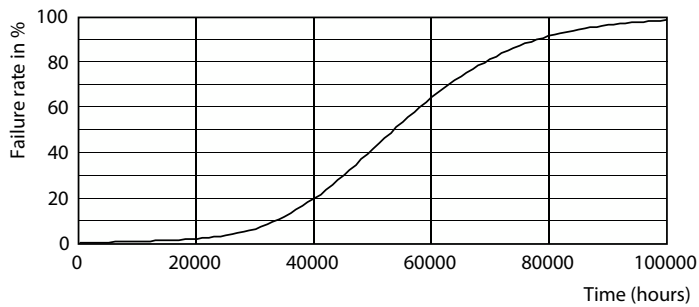

Lifetime

Life Expectancy Diagram - CorePro LEDtube UN 600mm HO 8W865 T8