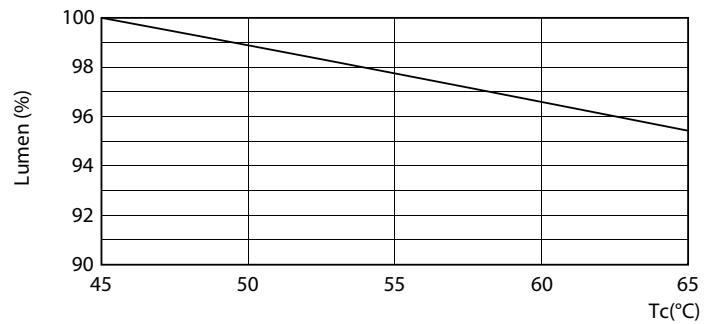

Lumen Maintenance Diagram