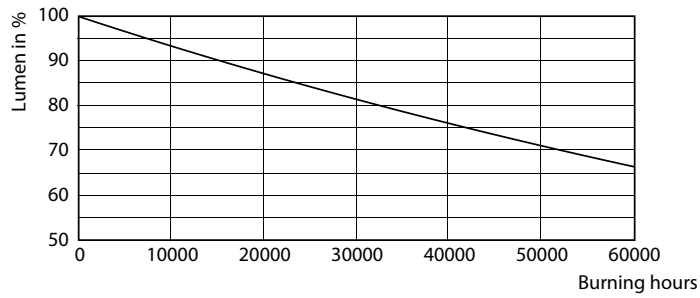

CorePro LED tube Universal T8

Lifetime

Lumen Maintenance Diagram - CorePro LEDtube UN 600mm HO 8W865 T8