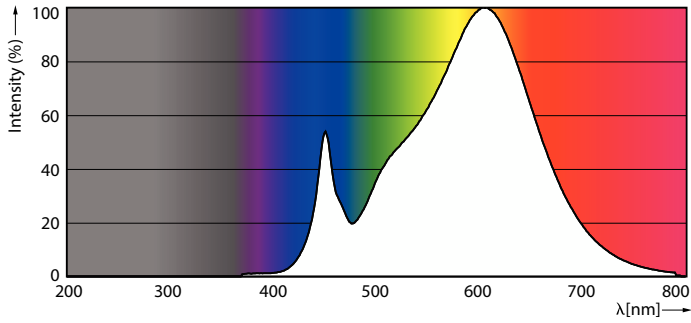

### Product data

General information	
Cap base	G13 [Medium Bi-Pin Fluorescent]
Nominal lifetime	50,000 h
Switching Cycle	50,000
Lighting Technology	LED
Flux measurement reference	Sphere

Light technical	
Colour Code	830 [CCT of 3000K]
Beam angle (nom.)	240 degree(s)
Luminous Flux	850 lm
Colour designation	White (WH)
Correlated Colour Temperature	3000 K
Luminous Efficacy (rated) (Nom)	106.00 lm/W
Colour consistency	<6
Colour rendering index (CRI)	80

## Photometric data

020221 Photometric Data Page 1/1

## Light Distribution Diagram

## Photometric data

Spectral Power Distribution Colour