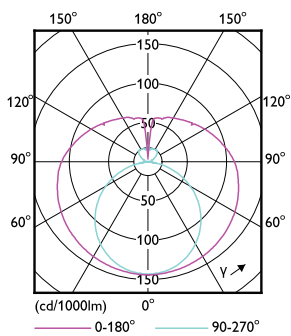

Photometric data

020221 Photometric Data Page 1/1

Light Distribution Diagram