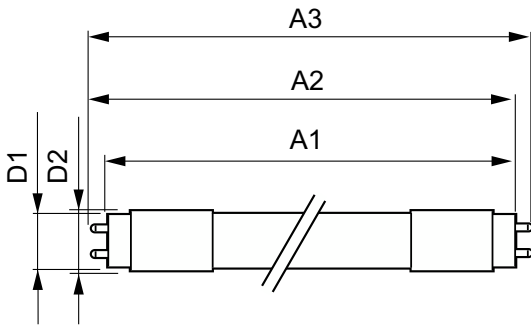

CorePro LED tube Universal T8

Controls and dimming

Dimmable	No

Mechanical and housing

Lamp Finish	Frosted
Bulb material	Glass
Product length	600 mm
Bulb shape	Tube, double-ended

Approval and application

Energy-saving product	Yes
Approval marks	RoHS compliance TUV CE marking KEMA Keur certificate
Energy consumption kWh/1,000 hours	8 kWh
EPREL registration number	1,315,793

CE mark	Yes
EU RoHS compliant	Yes

Product data

Full EOC	871869978277100
Order product name	CorePro LEDtube UN 600mm HO 8W830 T8
Order code	78277100
SAP numerator – quantity per pack	1
Numerator – packs per outer box	10
Material number (12NC)	929002419802
Net weight	0.110 kg
Full product name	CorePro LEDtube UN 600mm HO 8W830 T8
EAN/UPC - Case	8718699782788

Dimensional drawing

Product	D1	D2	A1	A2	A3
CorePro LEDtube UN 600mm HO 8W830 T8	25.7 mm	28 mm	588.6 mm	595.7 mm	602.8 mm