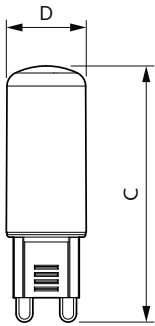

Power Consumption	2.6 W
Lamp Current (Nom)	14.5 mA
Wattage Equivalent	25 W
Starting Time (Nom)	0.5 s
Warm-up time to 60% light	0.5 s
Power Factor (Fraction)	0.7
Voltage (Nom)	220-240 V
Temperature	
T-Case Maximum (Nom)	86 °C
Controls and Dimming	
Dimmable	Only with specific dimmers
Mechanical and Housing	
Bulb Finish	Frosted
Bulb Shape	Capsule
Approval and Application	
Energy Efficiency Class	E

## Dimensional drawing

Product	D	C
CorePro LEDcapsuleMV 2.6-25W G9 827 D	15 mm	52 mm