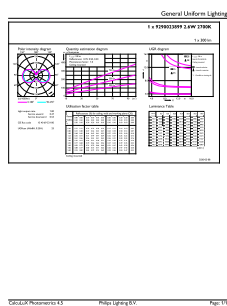

Photometric data

General uniform lighting - CorePro LEDcapsuleMV 2.6-25W G9 827 D