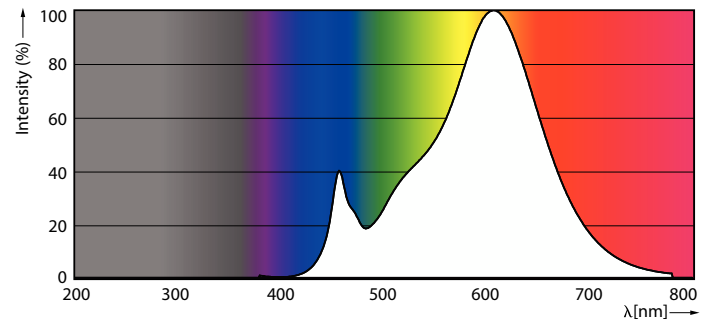

CorePro LEDcapsule MV

Suitable For Accent Lighting	No
Energy Consumption kWh/1000 h	3 kWh
EPREL Registration Number	374868
CE mark	Yes
EU RoHS compliant	Yes

Product Data

Full product code	871869976669600
Order product name	CorePro LEDcapsuleMV 2.6-25W G9 827 D

Order code	929002389902
Numerator - Quantity Per Pack	1
Numerator - Packs per outer box	12
Material number (12NC)	929002389902
Full product name	CorePro LEDcapsuleMV 2.6-25W G9 827 D
EAN/UPC - Case	8718699766702

Dimensional drawing

Product	D	C
CorePro LEDcapsuleMV 2.6-25W G9 827 D	15 mm	52 mm

Photometric data

Spectral Power Distribution Colour - CorePro LEDcapsuleMV 2.6-25W G9 827 D