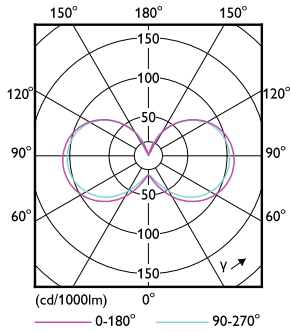

CorePro LEDcapsule MV

Photometric data

Light Distribution Diagram - CorePro LEDcapsuleMV 2.6-25W G9 827 D