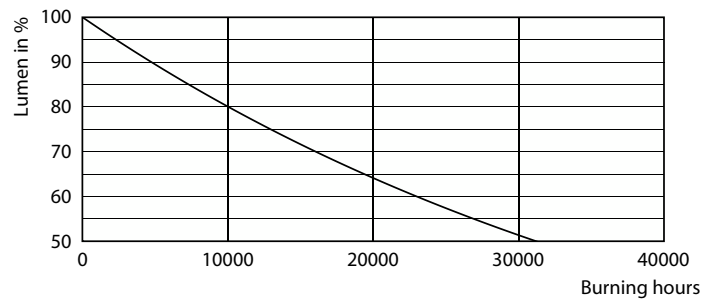

Lumen Maintenance Diagram - CorePro LEDcapsuleMV 2.6-25W G9 827 D