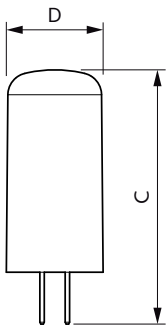

### Product data

General Information	
Lighting Technology	LED
Flux measurement reference	Sphere
Switching Cycle	50,000
Nominal lifetime	15,000 hour(s)
Cap-Base	G4 [G4]
Light Technical	
Color Code	827 [CCT of 2700K]
Beam Angle (Nom)	300 degree(s)
Luminous Flux	315 lumen
Color Designation	Warm White (WW)
Correlated Color Temperature (Nom)	2700 K
Luminous Efficacy (rated) (Nom)	116.00 lm/W
Color Consistency	<6
Color rendering index (CRI)	80
LLMF At End Of Nominal Lifetime (Nom)	70 %
Operating and Electrical	
Line Frequency	- Hz

## Dimensional drawing

Product	D	C
CorePro LEDcapsuleLV 2.7-28W G4 827	15 mm	40 mm