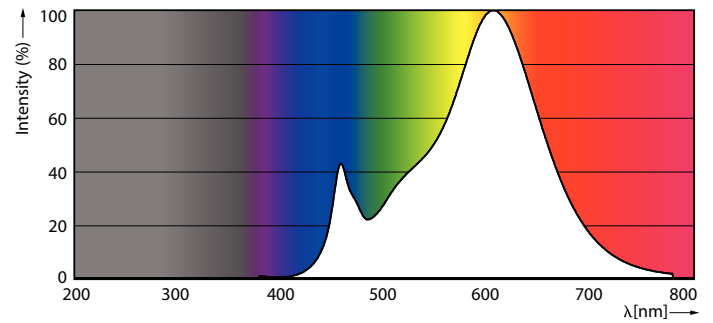

Photometric data

Spectral Power Distribution Colour - CorePro LEDcapsuleLV 2.7-28W G4 827