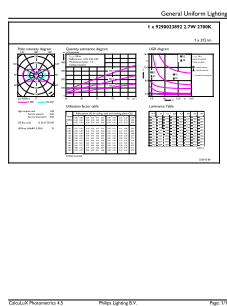

Photometric data

General uniform lighting - CorePro LEDcapsuleLV 2.7-28W G4 827