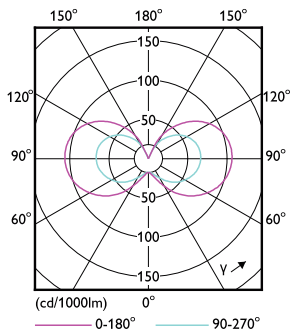

### Product data

General Information	
Lighting Technology	LED
Flux measurement reference	Sphere
Switching Cycle	50,000
Nominal lifetime	15,000 hour(s)
Cap-Base	G4 [G4]
Light Technical	
Color Code	827 [CCT of 2700K]
Beam Angle (Nom)	300 degree(s)
Luminous Flux	315 lumen
Color Designation	Warm White (WW)
Correlated Color Temperature (Nom)	2700 K
Luminous Efficacy (rated) (Nom)	116.00 lm/W
Color Consistency	<6
Color rendering index (CRI)	80
LLMF At End Of Nominal Lifetime (Nom)	70 %
Operating and Electrical	
Line Frequency	- Hz

## Dimensional drawing

Product	D	C
CorePro LEDcapsuleLV 2.7-28W G4 827	15 mm	40 mm

## Photometric data

General uniform lighting - CorePro LEDcapsuleLV 2.7-28W G4 827

Spectral Power Distribution Colour - CorePro LEDcapsuleLV 2.7-28W G4 827

Light Distribution Diagram - CorePro LEDcapsuleLV 2.7-28W G4 827