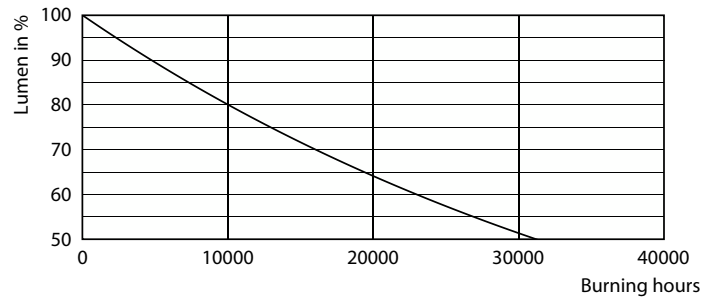

CorePro LEDcapsule LV

Lifetime

Life Expectancy Diagram - CorePro LEDcapsuleLV 2.7-28W G4 827

Lumen Maintenance Diagram - CorePro LEDcapsuleLV 2.7-28W G4 827