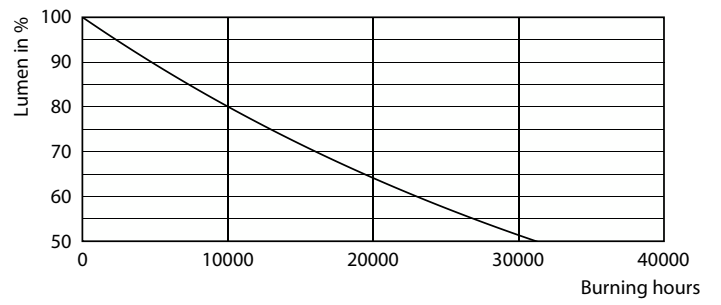

Lumen Maintenance Diagram - CorePro LEDcapsuleLV 1.8-20W G4 827