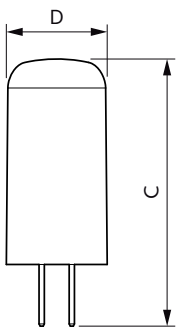

Product data

General Information	
Lighting Technology	LED
Flux measurement reference	Sphere
Switching Cycle	50,000
Nominal lifetime	15,000 hour(s)
Cap-Base	G4 [G4]

Light Technical	
Color Code	827 [CCT of 2700K]
Beam Angle (Nom)	300 degree(s)
Luminous Flux	205 lumen
Color Designation	Warm White (WW)
Correlated Color Temperature (Nom)	2700 K
Luminous Efficacy (rated) (Nom)	113.00 lm/W
Color Consistency	<6
Color rendering index (CRI)	80
LLMF At End Of Nominal Lifetime (Nom)	70 %
Flickering value (PstLM)	0.4
Stroboscopic effect value (SVM)	1

Dimensional drawing

Product	D	C
CorePro LEDcapsuleLV 1.8-20W G4 827	13 mm	35 mm

Photometric data

Spectral Power Distribution Colour - CorePro LEDcapsuleLV 1.8-20W G4 827

Light Distribution Diagram - CorePro LEDcapsuleLV 1.8-20W G4 827