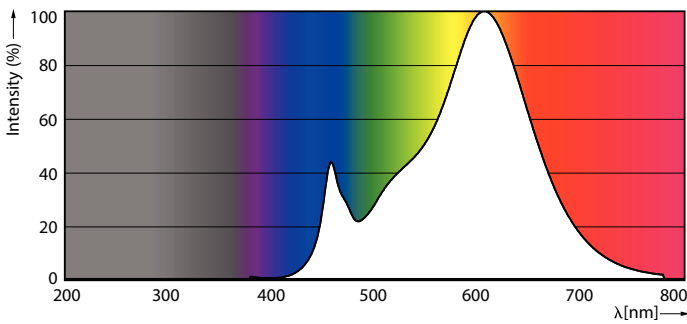

Photometric data

Spectral Power Distribution Colour - CorePro LEDcapsuleLV 1.8-20W G4 827