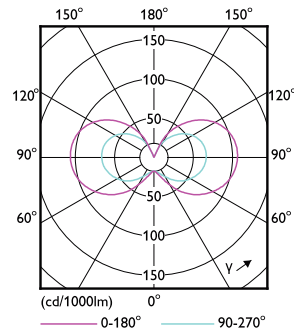

Product data

General Information	
Lighting Technology	LED
Flux measurement reference	Sphere
Switching Cycle	50,000
Nominal lifetime	15,000 hour(s)
Cap-Base	G4 [G4]

Light Technical	
Color Code	827 [CCT of 2700K]
Beam Angle (Nom)	300 degree(s)
Luminous Flux	205 lumen
Color Designation	Warm White (WW)
Correlated Color Temperature (Nom)	2700 K
Luminous Efficacy (rated) (Nom)	113.00 lm/W
Color Consistency	<6
Color rendering index (CRI)	80
LLMF At End Of Nominal Lifetime (Nom)	70 %
Flickering value (PstLM)	0.4
Stroboscopic effect value (SVM)	1

Dimensional drawing

Product	D	C
CorePro LEDcapsuleLV 1.8-20W G4 827	13 mm	35 mm

Photometric data

Spectral Power Distribution Colour - CorePro LEDcapsuleLV 1.8-20W G4 827

Light Distribution Diagram - CorePro LEDcapsuleLV 1.8-20W G4 827