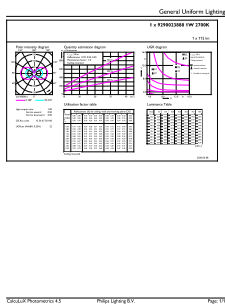

Photometric data

General uniform lighting - CorePro LEDcapsuleLV 1-10W G4 827