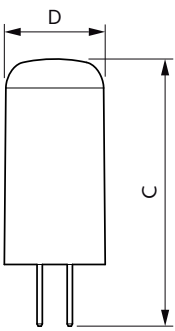

## Dimensional drawing

Product	D	C
CorePro LEDcapsuleLV 1-10W G4 827	13 mm	35 mm