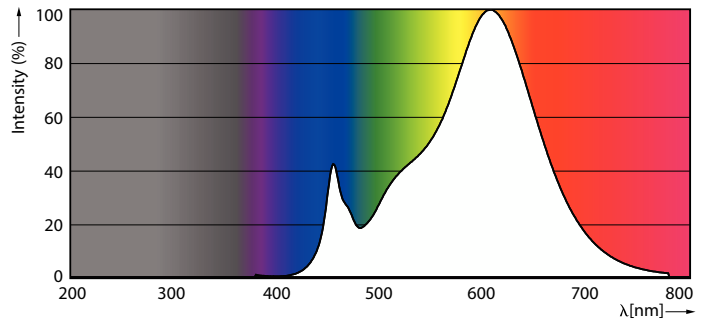

Photometric data

Spectral Power Distribution Colour - CorePro LEDcapsuleLV 1-10W G4 827