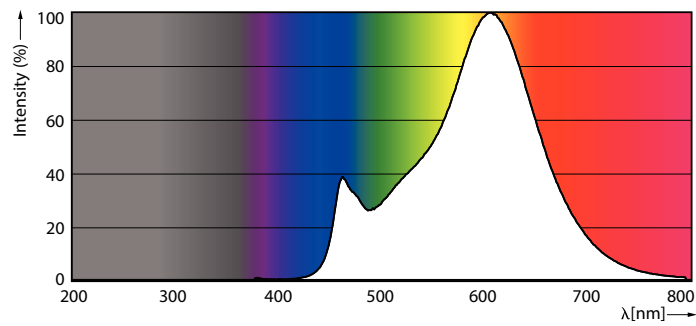

Photometric data

LEDbulb 13W A67 E27 827 CL