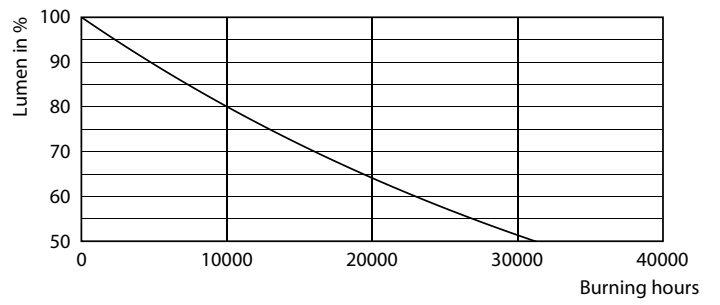

Product data

General information		Operating and electrical	
Cap-Base	E27 [E27]	Input Frequency	50 to 60 Hz
EU RoHS compliant	Yes	Power (Nom)	17.5 W
Nominal Lifetime (Nom)	15000 h	Lamp Current (Nom)	150 mA
Switching Cycle	20000X	Wattage Equivalent	150 W
Flux measurement reference	Sphere	Starting Time (Nom)	0.5 s
		Warm Up Time to 60% Light (Nom)	0.5 s
		Power Factor (Nom)	0.51
		Voltage (Nom)	220-240 V
Light technical		Temperature	
Color Code	827 [CCT of 2700K]	T-Case Maximum (Nom)	60 °C
Luminous Flux (Nom)	2452 lm		
Color Designation	Warm White (WW)	Controls and dimming	
Correlated Color Temperature (Nom)	2700 K	Dimmable	No
Luminous Efficacy (rated) (Nom)	140.00 lm/W		
Color Consistency	<6	Mechanical and housing	
Color Rendering Index (Nom)	80	Bulb Finish	Frosted
LLMF At End Of Nominal Lifetime (Nom)	70 %		

Photometric data

© Philips Lighting B.V. 2021

LEDbulb 17,5W A67 E27 FR

Lifetime

Life Expectancy Diagram

Lumen Maintenance Diagram