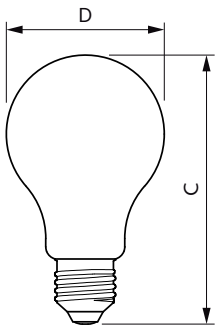

Product data

General information		Operating and electrical	
Cap-Base	E27 [E27]	Input Frequency	50 to 60 Hz
EU RoHS compliant	Yes	Power (Nom)	17.5 W
Nominal Lifetime (Nom)	15000 h	Lamp Current (Nom)	150 mA
Switching Cycle	20000X	Wattage Equivalent	150 W
Flux measurement reference	Sphere	Starting Time (Nom)	0.5 s
		Warm Up Time to 60% Light (Nom)	0.5 s
		Power Factor (Nom)	0.51
		Voltage (Nom)	220-240 V
Light technical		Temperature	
Color Code	827 [CCT of 2700K]	T-Case Maximum (Nom)	60 °C
Luminous Flux (Nom)	2452 lm		
Color Designation	Warm White (WW)	Controls and dimming	
Correlated Color Temperature (Nom)	2700 K	Dimmable	No
Luminous Efficacy (rated) (Nom)	140.00 lm/W		
Color Consistency	<6	Mechanical and housing	
Color Rendering Index (Nom)	80	Bulb Finish	Frosted
LLMF At End Of Nominal Lifetime (Nom)	70 %		

Corepro Glass High Lumen bulbs

Bulb Shape	A67 [A 67mm]
Approval and application	
Energy Efficiency Class	D
Energy Consumption kWh/1000 h	18 kWh
EPREL Registration Number	374905
Product data	
Full product code	871951434661100

Dimensional drawing

CorePro LEDBulbND 150W E27 A67 827 FR G

Product	D	C
CorePro LEDBulbND 150W E27 A67 827 FR G	70 mm	121 mm

Photometric data

LEDbulb 13W A67 E27 827 CL

LEDbulb A67 E27 2452lm CL

Corepro Glass High Lumen bulbs