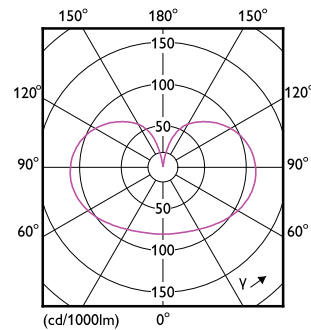

Product data

General information		Operating and electrical	
Cap-Base	E27 [E27]	Input Frequency	50 to 60 Hz
EU RoHS compliant	Yes	Power (Nom)	17.5 W
Nominal Lifetime (Nom)	15000 h	Lamp Current (Nom)	150 mA
Switching Cycle	20000X	Wattage Equivalent	150 W
Flux measurement reference	Sphere	Starting Time (Nom)	0.5 s
		Warm Up Time to 60% Light (Nom)	0.5 s
		Power Factor (Nom)	0.51
		Voltage (Nom)	220-240 V
Light technical		Temperature	
Color Code	827 [CCT of 2700K]	T-Case Maximum (Nom)	60 °C
Luminous Flux (Nom)	2452 lm		
Color Designation	Warm White (WW)	Controls and dimming	
Correlated Color Temperature (Nom)	2700 K	Dimmable	No
Luminous Efficacy (rated) (Nom)	140.00 lm/W		
Color Consistency	<6	Mechanical and housing	
Color Rendering Index (Nom)	80	Bulb Finish	Frosted
LLMF At End Of Nominal Lifetime (Nom)	70 %		

Dimensional drawing

CorePro LEDBulbND 150W E27 A67 827 FR G

Product	D	C
CorePro LEDBulbND 150W E27 A67 827 FR G	70 mm	121 mm

Photometric data

LEDbulb 13W A67 E27 827 CL

LEDbulb A67 E27 2452lm CL

Corepro Glass High Lumen bulbs

Photometric data

© Philips Lighting B.V. 2021

LEDbulb 17,5W A67 E27 FR

Lifetime

Life Expectancy Diagram

Lumen Maintenance Diagram