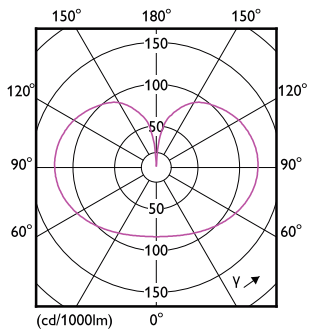

Product data

General information		Power (Nom)	
Cap-Base	E27 [E27]		13 W
EU RoHS compliant	Yes	Lamp Current (Nom)	120 mA
Nominal Lifetime (Nom)	15000 h	Wattage Equivalent	120 W
Switching Cycle	20000X	Starting Time (Nom)	0.5 s
Technical Type	13-120W	Warm Up Time to 60% Light (Nom)	0.5 s
Flux measurement reference	Sphere	Power Factor (Nom)	0.51
		Voltage (Nom)	220-240 V
Light technical		Temperature	
Color Code	827 [CCT of 2700K]	T-Case Maximum (Nom)	55 °C
Luminous Flux (Nom)	2000 lm		
Color Designation	Warm White (WW)	Controls and dimming	
Correlated Color Temperature (Nom)	2700 K	Dimmable	No
Luminous Efficacy (rated) (Nom)	153.00 lm/W		
Color Consistency	<6	Mechanical and housing	
Color Rendering Index (Nom)	80	Bulb Finish	Frosted
LLMF At End Of Nominal Lifetime (Nom)	70 %	Bulb Shape	G120 [G 120mm]
Operating and electrical		Approval and application	
Input Frequency	50 to 60 Hz	Energy Efficiency Class	D

Order code	929002372101
Numerator - Quantity Per Pack	1
Numerator - Packs per outer box	4
Material Nr. (12NC)	929002372101
Net Weight (Piece)	0.100 kg

Dimensional drawing

LED cla 120W G120 E27 WW FR ND RFSRT4

Product	D	C
LED cla 120W G120 E27 WW FR ND RFSRT4	124 mm	177 mm

Photometric data

LEDbulb CLA 13W G120 E27 827 FR

LEDbulb 13W A67 E27 827 CL

LEDbulb CLA G120 13W E27 827 FR

Classic filament LEDbulbs

Lifetime

Life Expectancy Diagram

Lumen Maintenance Diagram