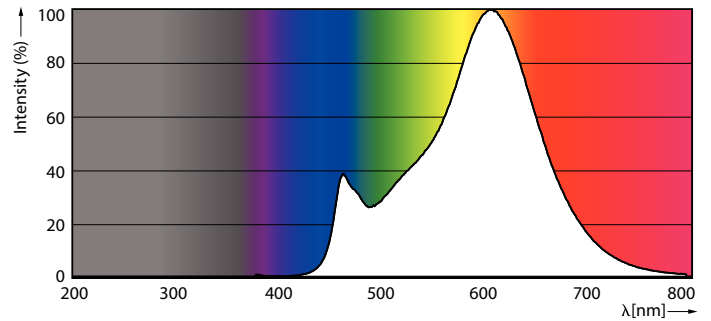

LEDbulb 13W A67 E27 827 CL