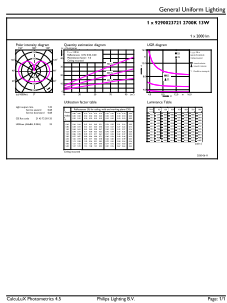

Product data

General information		Power (Nom)	
Cap-Base	E27 [E27]		13 W
EU RoHS compliant	Yes	Lamp Current (Nom)	120 mA
Nominal Lifetime (Nom)	15000 h	Wattage Equivalent	120 W
Switching Cycle	20000X	Starting Time (Nom)	0.5 s
Technical Type	13-120W	Warm Up Time to 60% Light (Nom)	0.5 s
Flux measurement reference	Sphere	Power Factor (Nom)	0.51
		Voltage (Nom)	220-240 V
Light technical		Temperature	
Color Code	827 [CCT of 2700K]	T-Case Maximum (Nom)	55 °C
Luminous Flux (Nom)	2000 lm		
Color Designation	Warm White (WW)	Controls and dimming	
Correlated Color Temperature (Nom)	2700 K	Dimmable	No
Luminous Efficacy (rated) (Nom)	153.00 lm/W		
Color Consistency	<6	Mechanical and housing	
Color Rendering Index (Nom)	80	Bulb Finish	Frosted
LLMF At End Of Nominal Lifetime (Nom)	70 %	Bulb Shape	G120 [G 120mm]
Operating and electrical		Approval and application	
Input Frequency	50 to 60 Hz	Energy Efficiency Class	D

Order code	929002372101
Numerator - Quantity Per Pack	1
Numerator - Packs per outer box	4
Material Nr. (12NC)	929002372101
Net Weight (Piece)	0.100 kg

Dimensional drawing

LED cla 120W G120 E27 WW FR ND RFSRT4

Product	D	C
LED cla 120W G120 E27 WW FR ND RFSRT4	124 mm	177 mm

Photometric data

LEDbulb CLA 13W G120 E27 827 FR

LEDbulb 13W A67 E27 827 CL

LEDbulb CLA G120 13W E27 827 FR

Classic filament LEDbulbs

Lifetime

Life Expectancy Diagram

Lumen Maintenance Diagram