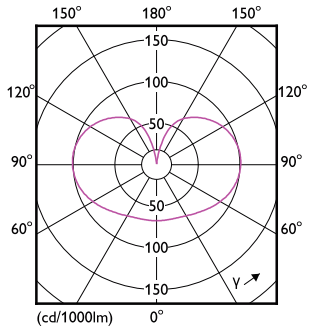

Corepro Glass High Lumen bulbs

Photometric data

LEDbulb A67 E27 2000lm CL