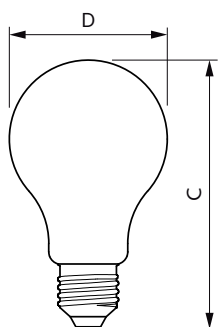

Corepro Glass High Lumen bulbs

Bulb Shape	A67 [A 67mm]

Approval and application

Energy Efficiency Class	D
Energy Consumption kWh/1000 h	13 kWh
EPREL Registration Number	374902

Product data

Full product code	871951434653600

Order product name	CorePro LEDBulbND 120W E27 A67 827 FR G
EAN/UPC - Product	8719514346536
Order code	929002371802
Numerator - Quantity Per Pack	1
Numerator - Packs per outer box	10
Material Nr. (12NC)	929002371802
Net Weight (Piece)	0.040 kg

Dimensional drawing

CorePro LEDBulbND 120W E27 A67 827 FR G

Product	D	C
CorePro LEDBulbND 120W E27 A67 827 FR G	70 mm	121 mm