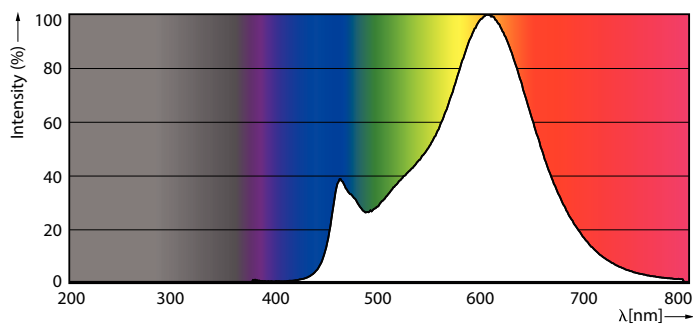

LEDbulb 13W A67 E27 827 CL