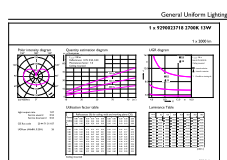

Photometric data

© 2021 Philips Lighting B.V. Page 1/1

LEDbulb 13W A67 E27 827 FR