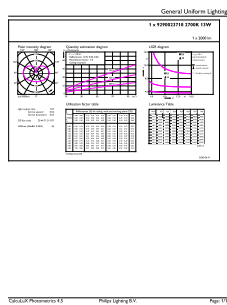

Order code	929002371801
Numerator - Quantity Per Pack	1
Numerator - Packs per outer box	4
Material Nr. (12NC)	929002371801
Net Weight (Piece)	0.034 kg

Dimensional drawing

LED classic 120W A67 E27 WW FR NDRFSRT4

Product	D	C
LED classic 120W A67 E27 WW FR NDRFSRT4	70 mm	121 mm

Photometric data

LEDbulb 13W A67 E27 827 FR

LEDbulb 13W A67 E27 827 CL

LEDbulb A67 E27 2000lm CL

Classic filament LEDbulbs

Lifetime

Life Expectancy Diagram