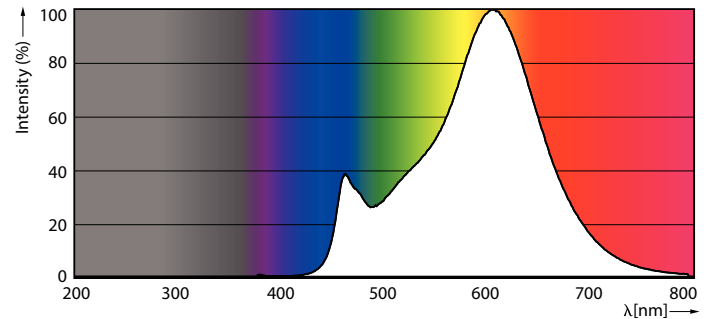

LEDbulb 13W A67 E27 827 CL