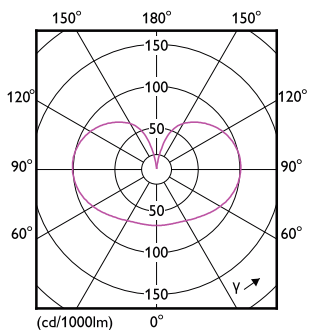

Order code	929002371801
Numerator - Quantity Per Pack	1
Numerator - Packs per outer box	4
Material Nr. (12NC)	929002371801
Net Weight (Piece)	0.034 kg

Dimensional drawing

LED classic 120W A67 E27 WW FR NDRFSRT4

Product	D	C
LED classic 120W A67 E27 WW FR NDRFSRT4	70 mm	121 mm

Photometric data

LEDbulb 13W A67 E27 827 FR

LEDbulb 13W A67 E27 827 CL

LEDbulb A67 E27 2000lm CL

Classic filament LEDbulbs

Lifetime

Life Expectancy Diagram

Lumen Maintenance Diagram