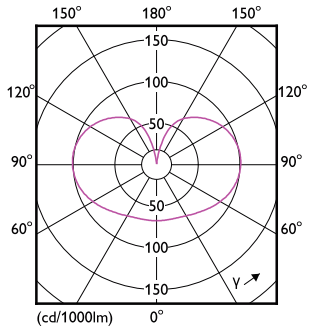

Product data

General information		Operating and electrical	
Cap-Base	E27 [E27]	Input Frequency	50 to 60 Hz
EU RoHS compliant	Yes	Power (Nom)	13 W
Nominal Lifetime (Nom)	15000 h	Lamp Current (Nom)	120 mA
Switching Cycle	20000X	Wattage Equivalent	120 W
Flux measurement reference	Sphere	Starting Time (Nom)	0.5 s
		Warm Up Time to 60% Light (Nom)	0.5 s
Light technical		Power Factor (Nom)	0.51
Color Code	827 [CCT of 2700K]	Voltage (Nom)	220-240 V
Luminous Flux (Nom)	2000 lm		
Color Designation	Warm White (WW)	Temperature	
Correlated Color Temperature (Nom)	2700 K	T-Case Maximum (Nom)	60 °C
Luminous Efficacy (rated) (Nom)	153.00 lm/W		
Color Consistency	<6	Controls and dimming	
Color Rendering Index (Nom)	80	Dimmable	No
LLMF At End Of Nominal Lifetime (Nom)	70 %		
		Mechanical and housing	
		Bulb Finish	Clear

Corepro Glass High Lumen bulbs

Bulb Shape	A67 [A 67mm]
Approval and application	
Energy Efficiency Class	D
Energy Consumption kWh/1000 h	13 kWh
EPREL Registration Number	374896
Product data	
Full product code	871951434649900

Dimensional drawing

Product	D	C
CorePro LEDBulbND 120W E27 A67 827 CL G	70 mm	121 mm

CorePro LEDBulbND 120W E27 A67 827 CL G

Photometric data

OSRAM Professional SL Philips Lighting BV Page 1/1

LEDbulb 13W A67 E27 827 CL

LEDbulb 13W A67 E27 827 CL

Corepro Glass High Lumen bulbs

Photometric data

LEDbulb A67 E27 2000lm CL

Lifetime

Life Expectancy Diagram

Lumen Maintenance Diagram