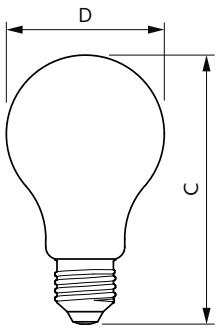

Corepro Glass High Lumen bulbs

Bulb Shape	A67 [A 67mm]
Approval and application	
Energy Efficiency Class	D
Energy Consumption kWh/1000 h	13 kWh
EPREL Registration Number	374896
Product data	
Full product code	871951434649900

Order product name	CorePro LEDBulbND 120W E27 A67 827 CL G
EAN/UPC - Product	8719514346499
Order code	929002371502
Numerator - Quantity Per Pack	1
Numerator - Packs per outer box	10
Material Nr. (12NC)	929002371502
Net Weight (Piece)	0.040 kg

Dimensional drawing

Product	D	C
CorePro LEDBulbND 120W E27 A67 827 CL G	70 mm	121 mm

CorePro LEDBulbND 120W E27 A67 827 CL G