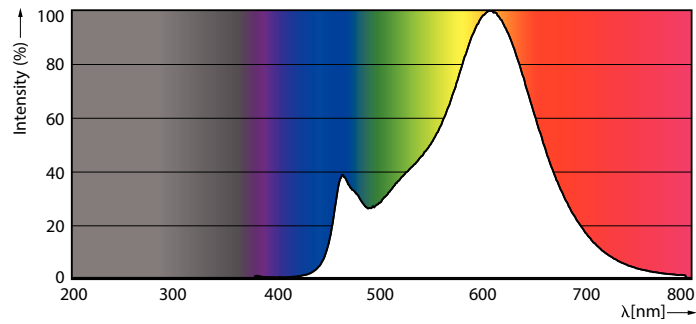

Photometric data

LEDbulb 13W A67 E27 827 CL

LEDbulb 13W A67 E27 827 CL