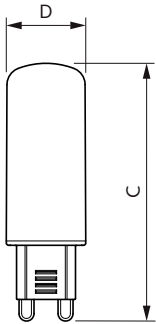

Dimensional drawing

Product	D	C
CorePro LEDcapsule ND 4.8-60W G9 827	19 mm	60 mm

Photometric data

General uniform lighting - CorePro LEDcapsule ND 4.8-60W G9 827

Light Distribution Diagram - CorePro LEDcapsule ND 4.8-60W G9 827