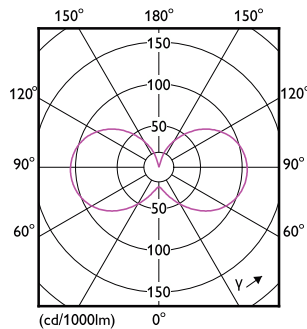

Photometric data

Light Distribution Diagram - CorePro LEDcapsule ND 4.8-60W G9 827