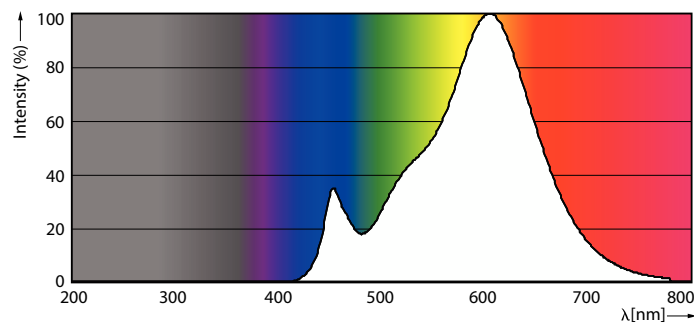

Spectral Power Distribution Colour - CorePro LEDcapsule ND 4.8-60W G9 827