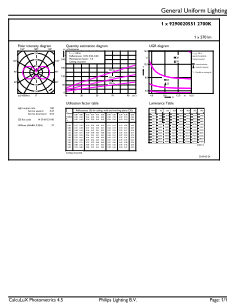

Dimensional drawing

Product	D	C
CorePro LEDcapsule ND 4.8-60W G9 827	19 mm	60 mm

Photometric data

General uniform lighting - CorePro LEDcapsule ND 4.8-60W G9 827

Light Distribution Diagram - CorePro LEDcapsule ND 4.8-60W G9 827