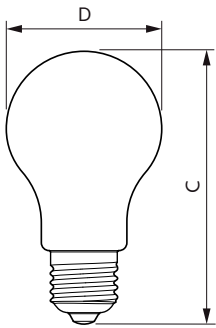

### Product data

General information		Operating and electrical	
Cap-Base	E27 [ E27]	Input Frequency	50 to 60 Hz
EU RoHS compliant	Yes	Power (Nom)	17 W
Nominal Lifetime (Nom)	15000 h	Lamp Current (Nom)	140 mA
Switching Cycle	20000X	Wattage Equivalent	150 W
Flux measurement reference	Sphere	Starting Time (Nom)	0.5 s
		Warm Up Time to 60% Light (Nom)	0.5 s
		Power Factor (Nom)	0.51
		Voltage (Nom)	220-240 V
Light technical		Temperature	
Color Code	827 [ CCT of 2700K]	T-Case Maximum (Nom)	60 °C
Luminous Flux (Nom)	2452 lm		
Color Designation	Warm White (WW)	Controls and dimming	
Correlated Color Temperature (Nom)	2700 K	Dimmable	No
Luminous Efficacy (rated) (Nom)	144.00 lm/W	Mechanical and housing	
Color Consistency	<6	Bulb Finish	Clear
Color Rendering Index (Nom)	80		
LLMF At End Of Nominal Lifetime (Nom)	70 %		

# Corepro Glass High Lumen bulbs

Bulb Shape	A67 [ A 67mm]
<b>Approval and application</b>	
Energy Efficiency Class	D
Energy Consumption kWh/1000 h	17 kWh
EPREL Registration Number	374867
<b>Product data</b>	
Full product code	871951434744100

## Dimensional drawing

CorePro LEDBulbND17-150W E27 A67 827 CLG

Product	D	C
CorePro LEDBulbND17-150W E27 A67 827 CLG	70 mm	128 mm

## Photometric data

LEDbulb 6,5-60W E14 B35