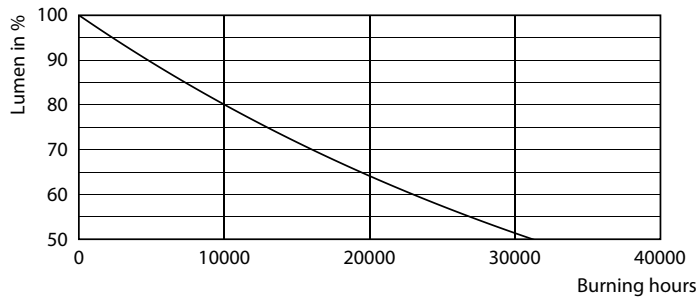

Lifetime

LEDbulb 6,5-60W E14 B35