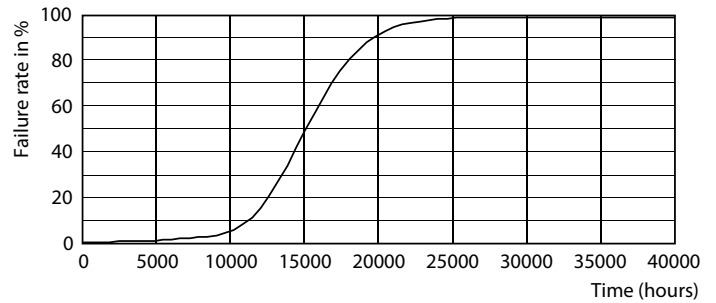

LEDbulb 6,5-60W E14 B35