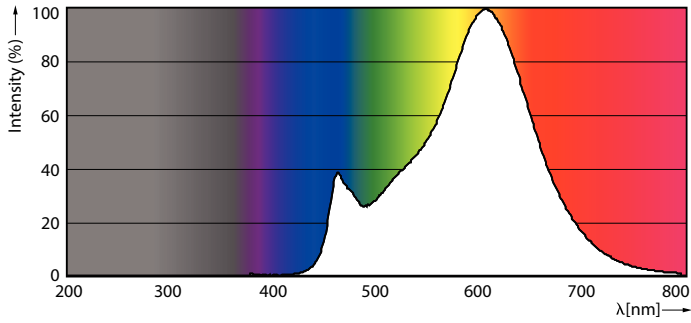

Corepro Glass High Lumen bulbs

Photometric data

LEDbulb 6,5-60W E14 B35