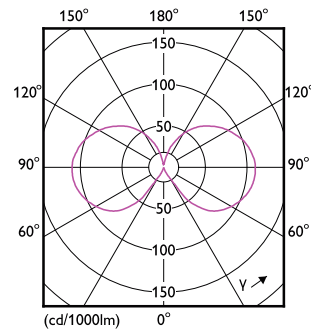

LEDbulb 17-150W E27 A67