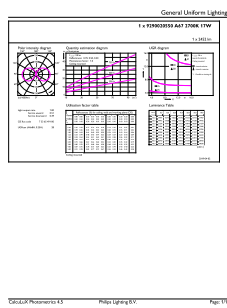

Photometric data

LEDbulb E27 A67 827 CL