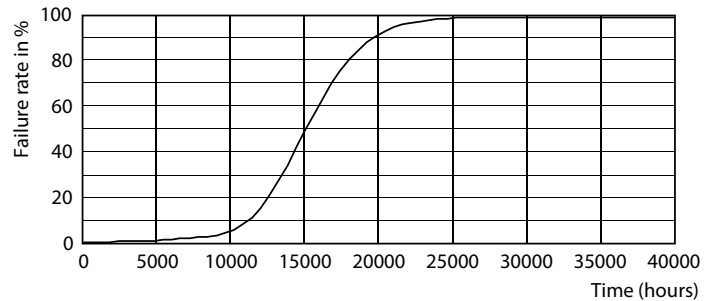

Life Expectancy Diagram - CorePro LEDLusterND6.5-60W P45 E14827CLG