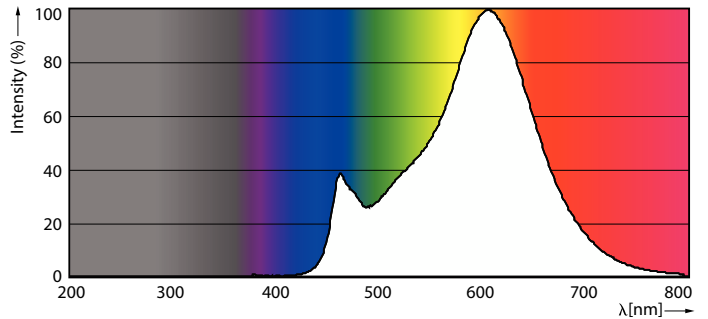

Product data

General Information		Operating and Electrical	
Cap-Base	E14 [E14]	Line Frequency	50 to 60 Hz
Nominal lifetime	15,000 hour(s)	Input Frequency	50 to 60 Hz
Switching Cycle	20,000	Power Consumption	6.5 W
Lighting Technology	LED	Lamp Current (Nom)	50 mA
Flux measurement reference	Sphere	Wattage Equivalent	60 W
		Starting Time (Nom)	0.5 s
		Warm-up time to 60% light	0.5 s
		Power Factor (Fraction)	0.55
		Voltage (Nom)	220-240 V
Light Technical		Temperature	
Color Code	827 [CCT of 2700K]	T-Case Maximum (Nom)	55 °C
Luminous Flux	806 lumen		
Color Designation	Warm White (WW)	Controls and Dimming	
Correlated Color Temperature (Nom)	2700 K	Dimmable	No
Luminous Efficacy (rated) (Nom)	124.00 lm/W		
Color Consistency	<6		
Color rendering index (CRI)	80		
LLMF At End Of Nominal Lifetime (Nom)	70 %		

Dimensional drawing

Product	D	C
CorePro LEDLusterND6.5-60W P45 E14827CLG	45 mm	80 mm

Photometric data

Light Distribution Diagram - CorePro LEDLusterND6.5-60W P45 E14827CLG

Spectral Power Distribution Colour - CorePro LEDLusterND6.5-60W P45 E14827CLG