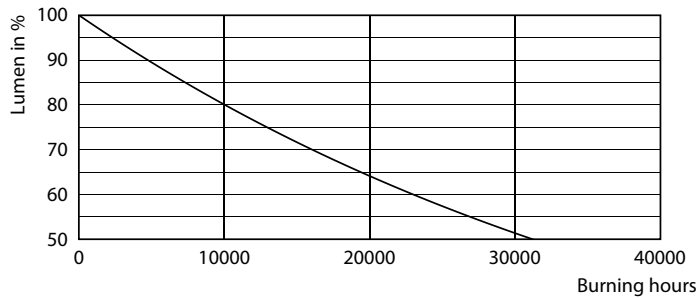

CorePro GLASS LED candles and lusters

Photometric data

General uniform lighting - CorePro LEDLusterND6.5-60W P45 E14827CLG

Lifetime

Lumen Maintenance Diagram - CorePro LEDLusterND6.5-60W P45 E14827CLG