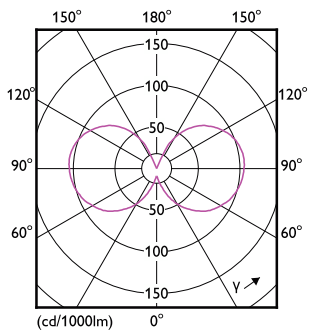

Product data

General Information		Operating and Electrical	
Cap-Base	E14 [E14]	Line Frequency	50 to 60 Hz
Nominal lifetime	15,000 hour(s)	Input Frequency	50 to 60 Hz
Switching Cycle	20,000	Power Consumption	6.5 W
Lighting Technology	LED	Lamp Current (Nom)	50 mA
Flux measurement reference	Sphere	Wattage Equivalent	60 W
		Starting Time (Nom)	0.5 s
		Warm-up time to 60% light	0.5 s
		Power Factor (Fraction)	0.55
		Voltage (Nom)	220-240 V
Light Technical		Temperature	
Color Code	827 [CCT of 2700K]	T-Case Maximum (Nom)	55 °C
Luminous Flux	806 lumen		
Color Designation	Warm White (WW)	Controls and Dimming	
Correlated Color Temperature (Nom)	2700 K	Dimmable	No
Luminous Efficacy (rated) (Nom)	124.00 lm/W		
Color Consistency	<6		
Color rendering index (CRI)	80		
LLMF At End Of Nominal Lifetime (Nom)	70 %		

Dimensional drawing

Product	D	C
CorePro LEDLusterND6.5-60W P45 E14827CLG	45 mm	80 mm

Photometric data

Light Distribution Diagram - CorePro LEDLusterND6.5-60W P45 E14827CLG

Spectral Power Distribution Colour - CorePro LEDLusterND6.5-60W P45 E14827CLG