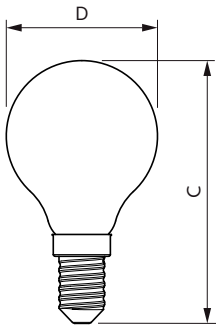

Product data

General Information		Operating and Electrical	
Cap-Base	E14 [E14]	Line Frequency	50 to 60 Hz
Nominal lifetime	15,000 hour(s)	Input Frequency	50 to 60 Hz
Switching Cycle	20,000	Power Consumption	6.5 W
Lighting Technology	LED	Lamp Current (Nom)	50 mA
Flux measurement reference	Sphere	Wattage Equivalent	60 W
		Starting Time (Nom)	0.5 s
		Warm-up time to 60% light	0.5 s
		Power Factor (Fraction)	0.55
		Voltage (Nom)	220-240 V
Light Technical		Temperature	
Color Code	827 [CCT of 2700K]	T-Case Maximum (Nom)	55 °C
Luminous Flux	806 lumen		
Color Designation	Warm White (WW)	Controls and Dimming	
Correlated Color Temperature (Nom)	2700 K	Dimmable	No
Luminous Efficacy (rated) (Nom)	124.00 lm/W		
Color Consistency	<6		
Color rendering index (CRI)	80		
LLMF At End Of Nominal Lifetime (Nom)	70 %		

CorePro GLASS LED candles and lusters

Mechanical and Housing

Bulb Finish	Clear
Bulb Shape	P45 [P 45mm]

Approval and Application

Energy Efficiency Class	E
Energy Consumption kWh/1000 h	7 kWh
EPREL Registration Number	387446
CE mark	Yes
EU RoHS compliant	Yes

Dimensional drawing

Product	D	C
CorePro LEDLusterND6.5-60W P45 E14827CLG	45 mm	80 mm

Photometric data

Light Distribution Diagram - CorePro LEDLusterND6.5-60W P45 E14827CLG

Spectral Power Distribution Colour - CorePro LEDLusterND6.5-60W P45 E14827CLG