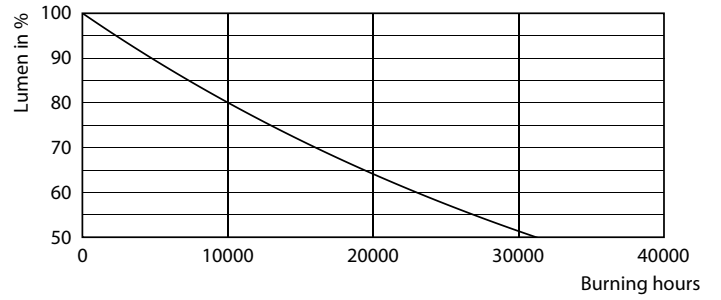

Classic filament LEDbulbs

Lifetime

Bulb A67 100W 1521lm 2700K E27 NDFrosted

Bulb A67 100W 1521lm 2700K E27 NDFrosted