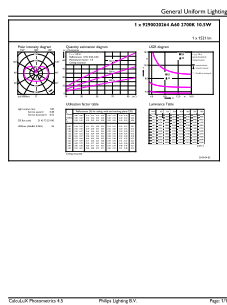

Order code	929002026431
Numerator - Quantity Per Pack	1
Numerator - Packs per outer box	10
Material Nr. (12NC)	929002026431
Net Weight (Piece)	0.030 kg

Dimensional drawing

LED classic 100W A60 WW FR ND 1CT/10

Product	D	C
LED classic 100W A60 WW FR ND 1CT/10	60 mm	104 mm

Photometric data

Bulb A67 100W 1521lm 2700K E27 NDFrosted

Bulb A67 100W 1521lm 2700K E27 NDFrosted

Bulb A67 100W 1521lm 2700K E27 NDFrosted

Classic filament LEDbulbs