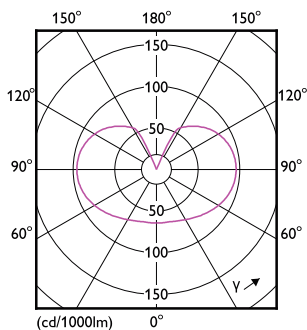

Order code	929002026431
Numerator - Quantity Per Pack	1
Numerator - Packs per outer box	10
Material Nr. (12NC)	929002026431
Net Weight (Piece)	0.030 kg

Dimensional drawing

LED classic 100W A60 WW FR ND 1CT/10

Product	D	C
LED classic 100W A60 WW FR ND 1CT/10	60 mm	104 mm

Photometric data

Bulb A67 100W 1521lm 2700K E27 NDFrosted

Bulb A67 100W 1521lm 2700K E27 NDFrosted

Bulb A67 100W 1521lm 2700K E27 NDFrosted

Classic filament LEDbulbs