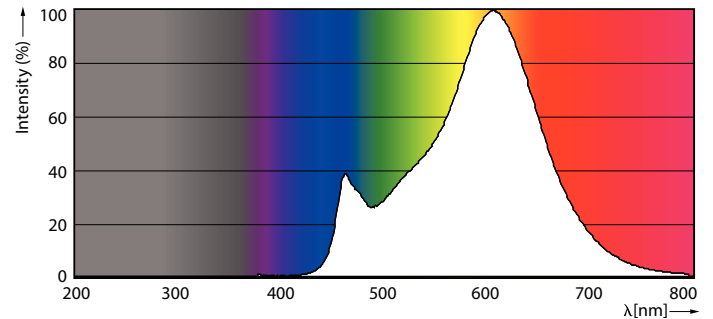

Bulb A67 100W 1521lm 2700K E27 NDFrosted