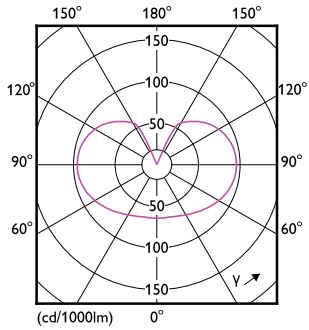

CorePro Glass LED bulbs

Photometric data

LEDbulb 8,5W E27 A60 FR