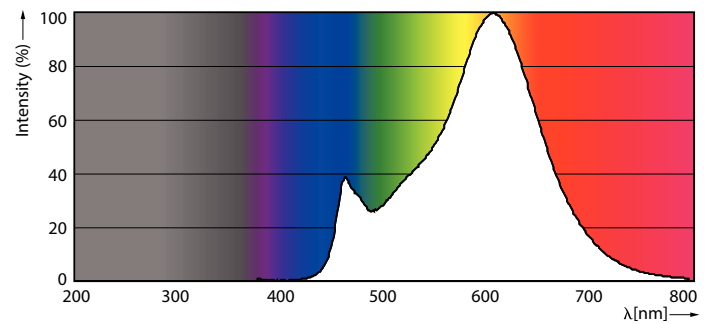

Product data

General information		Operating and electrical	
Cap-Base	E27 [E27]	Input Frequency	50 to 60 Hz
EU RoHS compliant	Yes	Power (Nom)	8.5 W
Nominal Lifetime (Nom)	15000 h	Lamp Current (Nom)	70 mA
Switching Cycle	20000X	Wattage Equivalent	75 W
Flux measurement reference	Sphere	Starting Time (Nom)	0.5 s
		Warm Up Time to 60% Light (Nom)	0.5 s
		Power Factor (Nom)	0.52
		Voltage (Nom)	220-240 V
Light technical		Temperature	
Color Code	827 [CCT of 2700K]	T-Case Maximum (Nom)	50 °C
Luminous Flux (Nom)	1055 lm		
Color Designation	Warm White (WW)	Controls and dimming	
Correlated Color Temperature (Nom)	2700 K	Dimmable	No
Luminous Efficacy (rated) (Nom)	124.00 lm/W		
Color Consistency	<6	Mechanical and housing	
Color Rendering Index (Nom)	80	Bulb Finish	Clear
LLMF At End Of Nominal Lifetime (Nom)	70 %		

CorePro Glass LED bulbs

Bulb Shape	A60 [A 60mm]
Approval and application	
Energy Efficiency Class	E
Energy Consumption kWh/1000 h	9 kWh
EPREL Registration Number	387423
Product data	
Full product code	871951434712000

Dimensional drawing

CorePro LEDBulbND 8.5-75W E27 A60 827CLG

Product	D	C
CorePro LEDBulbND 8.5-75W E27 A60 827CLG	60 mm	104 mm

Photometric data

LED Bulb A67 E27 ND Clear

LED Bulb A67 E27 ND Clear