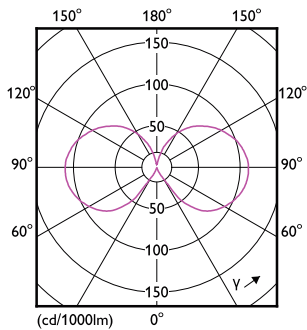

Product data

General information		Operating and electrical	
Cap-Base	E27 [E27]	Input Frequency	50 to 60 Hz
EU RoHS compliant	Yes	Power (Nom)	8.5 W
Nominal Lifetime (Nom)	15000 h	Lamp Current (Nom)	70 mA
Switching Cycle	20000X	Wattage Equivalent	75 W
Flux measurement reference	Sphere	Starting Time (Nom)	0.5 s
		Warm Up Time to 60% Light (Nom)	0.5 s
		Power Factor (Nom)	0.52
		Voltage (Nom)	220-240 V
Light technical		Temperature	
Color Code	827 [CCT of 2700K]	T-Case Maximum (Nom)	50 °C
Luminous Flux (Nom)	1055 lm		
Color Designation	Warm White (WW)	Controls and dimming	
Correlated Color Temperature (Nom)	2700 K	Dimmable	No
Luminous Efficacy (rated) (Nom)	124.00 lm/W		
Color Consistency	<6	Mechanical and housing	
Color Rendering Index (Nom)	80	Bulb Finish	Clear
LLMF At End Of Nominal Lifetime (Nom)	70 %		

CorePro Glass LED bulbs

Bulb Shape	A60 [A 60mm]
Approval and application	
Energy Efficiency Class	E
Energy Consumption kWh/1000 h	9 kWh
EPREL Registration Number	387423
Product data	
Full product code	871951434712000

Order product name	CorePro LEDBulbND 8.5-75W E27 A60 827CLG
EAN/UPC - Product	8719514347120
Order code	929002025492
Numerator - Quantity Per Pack	1
Numerator - Packs per outer box	10
Material Nr. (12NC)	929002025492
Net Weight (Piece)	0.030 kg

Dimensional drawing

CorePro LEDBulbND 8.5-75W E27 A60 827CLG

Product	D	C
CorePro LEDBulbND 8.5-75W E27 A60 827CLG	60 mm	104 mm

Photometric data

LED Bulb A67 E27 ND Clear

LED Bulb A67 E27 ND Clear