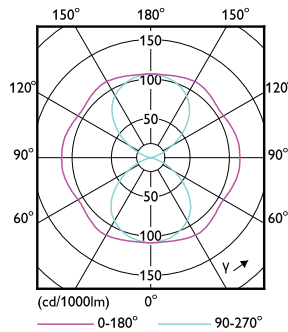

LEDTrueForce SON-T E40 68W