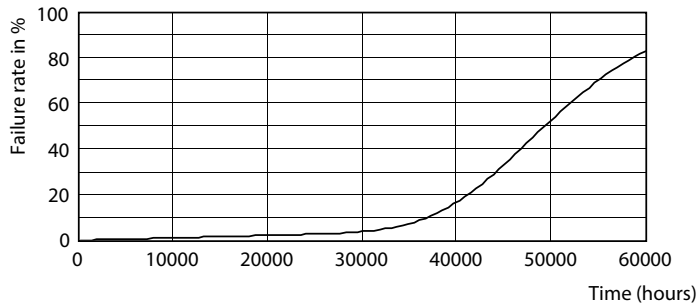

TrueForce LED Public (Road – SON)

Photometric data

© 2022 Philips Lighting B.V. Page 11 of 11

LEDTrueForce SON-T 12klm E40 740

Lifetime

LEDTrueForce SON-T E40