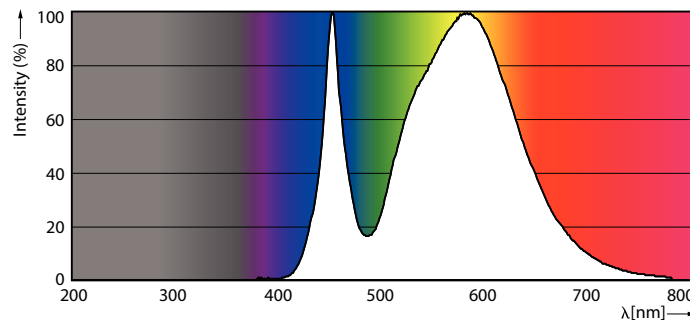

TrueForce LED Public (Road – SON)

Temperature	
T-Case Maximum (Nom)	103 °C
Controls and dimming	
Dimmable	No
Mechanical and housing	
Bulb Finish	Clear
Bulb Shape	Others
Approval and application	
Energy Efficiency Class	C
Energy Consumption kWh/1000 h	68 kWh

EPREL Registration Number	465206
Product data	
Full product code	871869963910500
Order product name	TrueForce LED Road 120-68W E40 740
EAN/UPC - Product	8718699639105
Order code	929002007702
Numerator - Quantity Per Pack	1
Numerator - Packs per outer box	6
Material Nr. (12NC)	929002007702
Net Weight (Piece)	0.432 kg

Dimensional drawing

Product	D	C
TrueForce LED Road 120-68W E40 740	71 mm	262 mm

Photometric data

LEDTrueForce SON-T 12klm E40 740