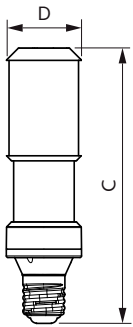

TrueForce LED Public (Road – SON)

Temperature	
T-Case Maximum (Nom)	103 °C
Controls and dimming	
Dimmable	No
Mechanical and housing	
Bulb Finish	Clear
Bulb Shape	Others
Approval and application	
Energy Efficiency Class	C
Energy Consumption kWh/1000 h	68 kWh

EPREL Registration Number	465206
Product data	
Full product code	871869963910500
Order product name	TrueForce LED Road 120-68W E40 740
EAN/UPC - Product	8718699639105
Order code	929002007702
Numerator - Quantity Per Pack	1
Numerator - Packs per outer box	6
Material Nr. (12NC)	929002007702
Net Weight (Piece)	0.432 kg

Dimensional drawing

TrueForce LED Road 120-68W E40 740

Product	D	C
TrueForce LED Road 120-68W E40 740	71 mm	262 mm