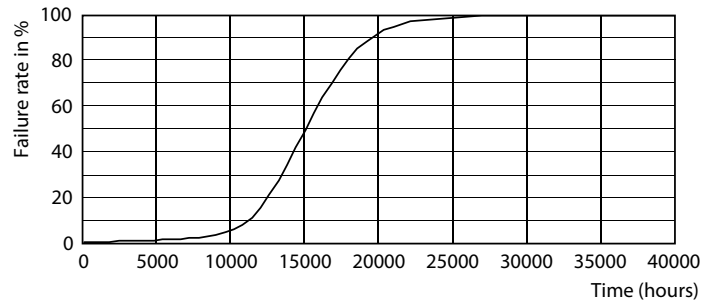

LEDBulb CLA 40W E14 B35 827-822 ND