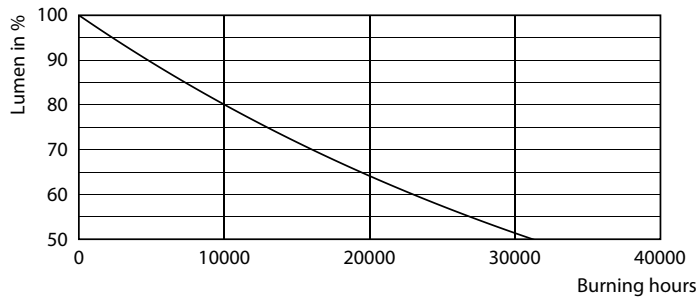

Classic filament LEDbulbs

Lifetime

LEDBulb CLA 40W E14 B35 827-822 ND