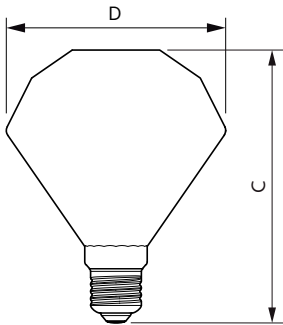

Product data

General information		Power (Nom)	
Cap-Base	E27 [E27]		5 W
EU RoHS compliant	Yes	Lamp Current (Nom)	25 mA
Nominal Lifetime (Nom)	15000 h	Wattage Equivalent	40 W
Switching Cycle	20000X	Starting Time (Nom)	0.5 s
Technical Type	5-40W	Warm Up Time to 60% Light (Nom)	0.5 s
Flux measurement reference	Sphere	Power Factor (Nom)	0.8
		Voltage (Nom)	220-240 V
Light technical		Temperature	
Color Code	827 [CCT of 2700K]	T-Case Maximum (Nom)	35 °C
Luminous Flux (Nom)	500 lm		
Color Designation	Warm White (WW)	Controls and dimming	
Correlated Color Temperature (Nom)	2700 K	Dimmable	Only with specific dimmers
Luminous Efficacy (rated) (Nom)	100.00 lm/W		
Color Consistency	<6	Mechanical and housing	
Color Rendering Index (Nom)	80	Bulb Finish	Clear
LLMF At End Of Nominal Lifetime (Nom)	70 %	Bulb Shape	Others
Operating and electrical		Approval and application	
Input Frequency	50 to 60 Hz	Energy Efficiency Class	F

Order code	929001935701
Numerator - Quantity Per Pack	1
Numerator - Packs per outer box	4
Material Nr. (12NC)	929001935701
Net Weight (Piece)	0.096 kg

Dimensional drawing

LEDClassic 40W Diamond E27 2700K CL D

Product	D	C
LEDClassic 40W Diamond E27 2700K CL D	112 mm	142 mm

Photometric data

LEDClassic 40W E27 Other Clear 827 DIM

LEDClassic 40W E27 Other Clear 827 DIM

LEDClassic 40W E27 Other Clear 827 DIM

Classic filament LEDbulbs