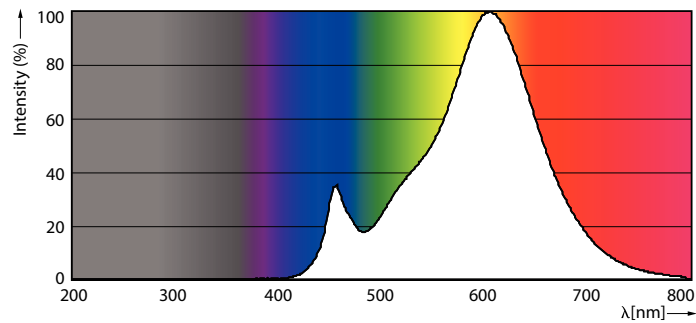

Photometric data

LEDClassic 40W E27 Other Clear 827 DIM