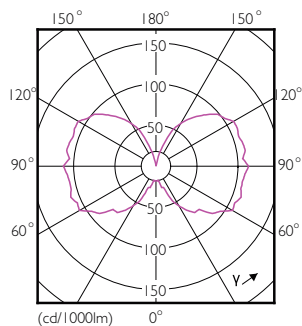

Product data

General information		Power (Nom)	
Cap-Base	E27 [E27]		5 W
EU RoHS compliant	Yes	Lamp Current (Nom)	25 mA
Nominal Lifetime (Nom)	15000 h	Wattage Equivalent	40 W
Switching Cycle	20000X	Starting Time (Nom)	0.5 s
Technical Type	5-40W	Warm Up Time to 60% Light (Nom)	0.5 s
Flux measurement reference	Sphere	Power Factor (Nom)	0.8
		Voltage (Nom)	220-240 V
Light technical		Temperature	
Color Code	827 [CCT of 2700K]	T-Case Maximum (Nom)	35 °C
Luminous Flux (Nom)	500 lm		
Color Designation	Warm White (WW)	Controls and dimming	
Correlated Color Temperature (Nom)	2700 K	Dimmable	Only with specific dimmers
Luminous Efficacy (rated) (Nom)	100.00 lm/W		
Color Consistency	<6	Mechanical and housing	
Color Rendering Index (Nom)	80	Bulb Finish	Clear
LLMF At End Of Nominal Lifetime (Nom)	70 %	Bulb Shape	Others
Operating and electrical		Approval and application	
Input Frequency	50 to 60 Hz	Energy Efficiency Class	F

Order code	929001935701
Numerator - Quantity Per Pack	1
Numerator - Packs per outer box	4
Material Nr. (12NC)	929001935701
Net Weight (Piece)	0.096 kg

Dimensional drawing

LEDClassic 40W Diamond E27 2700K CL D

Product	D	C
LEDClassic 40W Diamond E27 2700K CL D	112 mm	142 mm

Photometric data

LEDClassic 40W E27 Other Clear 827 DIM

LEDClassic 40W E27 Other Clear 827 DIM

LEDClassic 40W E27 Other Clear 827 DIM

Classic filament LEDbulbs