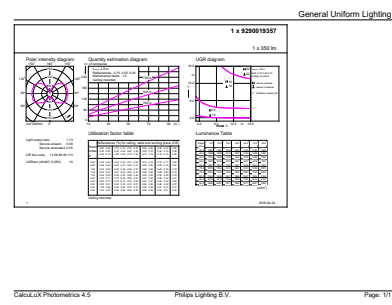

Product data

General information		Power (Nom)	
Cap-Base	E27 [E27]		5 W
EU RoHS compliant	Yes	Lamp Current (Nom)	25 mA
Nominal Lifetime (Nom)	15000 h	Wattage Equivalent	40 W
Switching Cycle	20000X	Starting Time (Nom)	0.5 s
Technical Type	5-40W	Warm Up Time to 60% Light (Nom)	0.5 s
Flux measurement reference	Sphere	Power Factor (Nom)	0.8
		Voltage (Nom)	220-240 V
Light technical		Temperature	
Color Code	827 [CCT of 2700K]	T-Case Maximum (Nom)	35 °C
Luminous Flux (Nom)	500 lm		
Color Designation	Warm White (WW)	Controls and dimming	
Correlated Color Temperature (Nom)	2700 K	Dimmable	Only with specific dimmers
Luminous Efficacy (rated) (Nom)	100.00 lm/W		
Color Consistency	<6	Mechanical and housing	
Color Rendering Index (Nom)	80	Bulb Finish	Clear
LLMF At End Of Nominal Lifetime (Nom)	70 %	Bulb Shape	Others
Operating and electrical		Approval and application	
Input Frequency	50 to 60 Hz	Energy Efficiency Class	F

Order code	929001935701
Numerator - Quantity Per Pack	1
Numerator - Packs per outer box	4
Material Nr. (12NC)	929001935701
Net Weight (Piece)	0.096 kg

Dimensional drawing

LEDClassic 40W Diamond E27 2700K CL D

Product	D	C
LEDClassic 40W Diamond E27 2700K CL D	112 mm	142 mm

Photometric data

LEDClassic 40W E27 Other Clear 827 DIM

LEDClassic 40W E27 Other Clear 827 DIM

LEDClassic 40W E27 Other Clear 827 DIM

Classic filament LEDbulbs