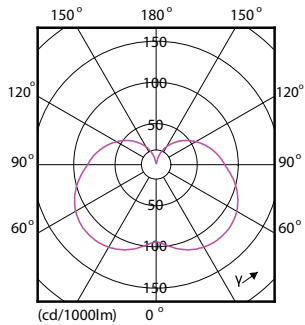

CorePro Plastic LED Specialties

Photometric data

Light Distribution Diagram - CorePro LED Stick ND 9.5-75W T38 E27 840