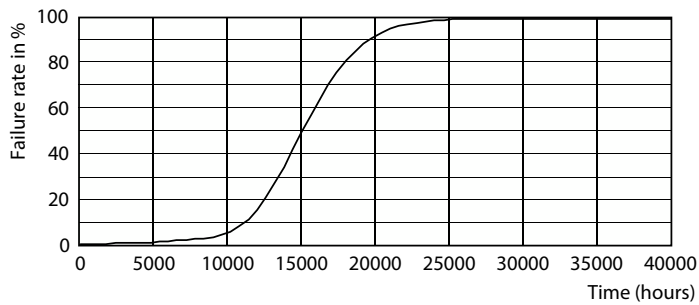

Lifetime

Life Expectancy Diagram - CorePro LED Stick ND 9.5-75W T38 E27 840