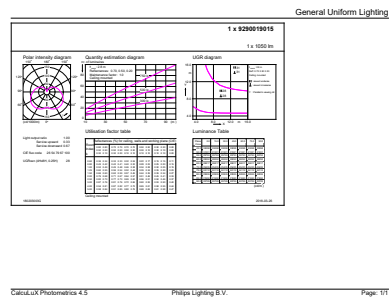

General uniform lighting - CorePro LED Stick ND 9.5-75W T38 E27 840