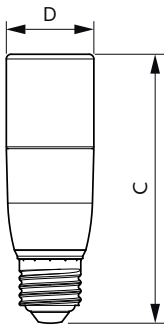

## Dimensional drawing

Product	D	C
CorePro LED Stick ND 9.5-75W T38 E27 840	37.2 mm	114.3 mm