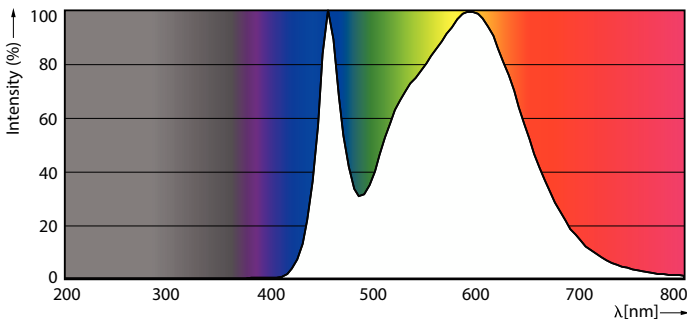

Photometric data

Spectral Power Distribution Colour - CorePro LED Stick ND 9.5-75W T38 E27 840