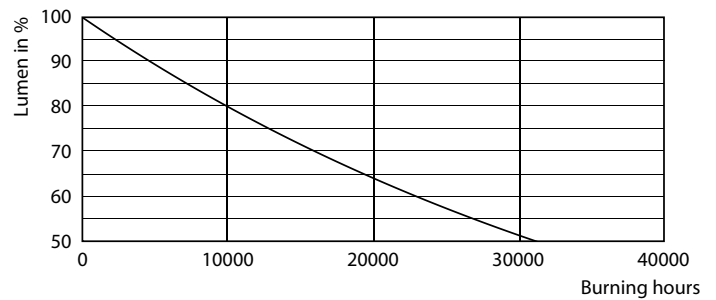

Lumen Maintenance Diagram - CorePro LED Stick ND 9.5-75W T38 E27 840