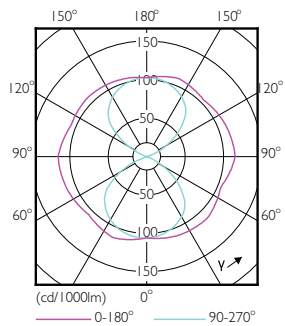

Warnings and Safety

- Installation should always be performed by a qualified electrician or installer. Use the installation guide for instructions.

Product data

General information	
Cap-Base	E27 [E27]
EU RoHS compliant	Yes
Nominal Lifetime (Nom)	50000 h
Switching Cycle	50000X
Technical Type	35-70W
Flux measurement reference	Sphere
Light technical	
Color Code	730 [CCT of 3000K]
Luminous Flux (Nom)	5500 lm
Color Designation	White (WH)
Correlated Color Temperature (Nom)	3000 K
Luminous Efficacy (rated) (Nom)	157.00 lm/W
Color Consistency	<6

Dimensional drawing

TrueForce LED Road 55-35W E27 730

Product	D	C
TrueForce LED Road 55-35W E27 730	61 mm	200 mm

Photometric data

LED TForce 58-35W E27 others Clear 730 ND

LED TForce 58-35W E27 others Clear 730 ND