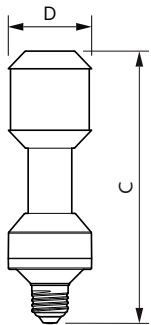

TrueForce LED Public (Road – SON)

Temperature	
T-Case Maximum (Nom)	95 °C
Controls and dimming	
Dimmable	No
Mechanical and housing	
Bulb Finish	Clear
Bulb Shape	Others
Approval and application	
Energy Efficiency Class	D
Energy Consumption kWh/1000 h	35 kWh

EPREL Registration Number	403564
Product data	
Full product code	871869681115300
Order product name	TrueForce LED Road 55-35W E27 730
EAN/UPC - Product	8718696811153
Order code	929001898402
Numerator - Quantity Per Pack	1
Numerator - Packs per outer box	6
Material Nr. (12NC)	929001898402
Net Weight (Piece)	0.225 kg

Dimensional drawing

TrueForce LED Road 55-35W E27 730

Product	D	C
TrueForce LED Road 55-35W E27 730	61 mm	200 mm