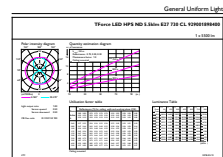

Warnings and Safety

- Installation should always be performed by a qualified electrician or installer. Use the installation guide for instructions.

Product data

General information	
Cap-Base	E27 [E27]
EU RoHS compliant	Yes
Nominal Lifetime (Nom)	50000 h
Switching Cycle	50000X
Technical Type	35-70W
Flux measurement reference	Sphere
Light technical	
Color Code	730 [CCT of 3000K]
Luminous Flux (Nom)	5500 lm
Color Designation	White (WH)
Correlated Color Temperature (Nom)	3000 K
Luminous Efficacy (rated) (Nom)	157.00 lm/W
Color Consistency	<6

Dimensional drawing

TrueForce LED Road 55-35W E27 730

Product	D	C
TrueForce LED Road 55-35W E27 730	61 mm	200 mm

Photometric data

LED TForce 58-35W E27 others Clear 730 ND

LED TForce 58-35W E27 others Clear 730 ND