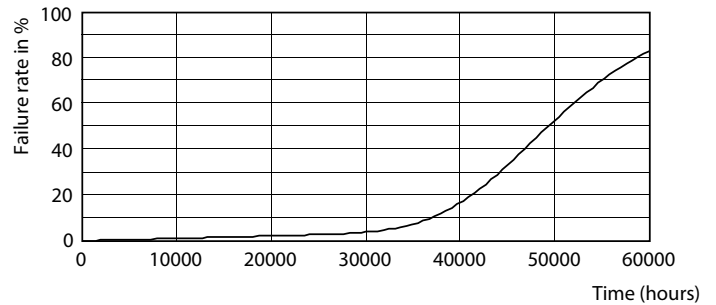

Warnings and Safety

- Installation should always be performed by a qualified electrician or installer. Use the installation guide for instructions.

Product data

General information	
Cap-Base	E27 [E27]
EU RoHS compliant	Yes
Nominal Lifetime (Nom)	50000 h
Switching Cycle	50000X
Technical Type	35-70W
Flux measurement reference	Sphere
Light technical	
Color Code	730 [CCT of 3000K]
Luminous Flux (Nom)	5500 lm
Color Designation	White (WH)
Correlated Color Temperature (Nom)	3000 K
Luminous Efficacy (rated) (Nom)	157.00 lm/W
Color Consistency	<6

TrueForce LED Public (Road – SON)

Photometric data

LED TForce 58-35W E27 others Clear 730 ND

Lifetime

LED TForce 58-35W E27 others Clear 730 ND

LED TForce 58-35W E27 others Clear 730 ND