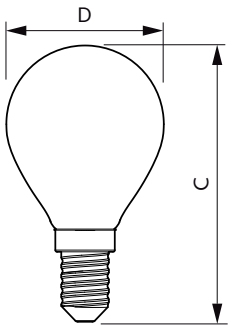

Product data

General Information		Operating and Electrical	
Cap-Base	E14 [E14]	Line Frequency	50 to 60 Hz
Nominal lifetime	15,000 hour(s)	Input Frequency	50 to 60 Hz
Switching Cycle	20,000	Power Consumption	4.3 W
Lighting Technology	LED	Lamp Current (Nom)	40 mA
Flux measurement reference	Sphere	Wattage Equivalent	40 W
		Starting Time (Nom)	0.5 s
		Warm-up time to 60% light	0.5 s
		Power Factor (Fraction)	0.41
		Voltage (Nom)	220-240 V
Light Technical		Temperature	
Color Code	827 [CCT of 2700K]	T-Case Maximum (Nom)	45 °C
Luminous Flux	470 lumen		
Color Designation	Warm White (WW)	Controls and Dimming	
Correlated Color Temperature (Nom)	2700 K	Dimmable	No
Luminous Efficacy (rated) (Nom)	109.00 lm/W		
Color Consistency	<6		
Color rendering index (CRI)	80		
LLMF At End Of Nominal Lifetime (Nom)	70 %		

CorePro GLASS LED candles and lusters

Mechanical and Housing

Bulb Finish	Clear
Bulb Shape	P45 [P 45mm]

Approval and Application

Energy Efficiency Class	F
Energy Consumption kWh/1000 h	5 kWh
EPREL Registration Number	387409
CE mark	Yes
EU RoHS compliant	Yes

Dimensional drawing

Product	D	C
CorePro LEDLusterND4.3-40W E14 827P45CLG	45 mm	82 mm

Photometric data

Spectral Power Distribution Colour - CorePro LEDLusterND4.3-40W E14 827P45CLG

General uniform lighting - CorePro LEDLusterND4.3-40W E14 827P45CLG