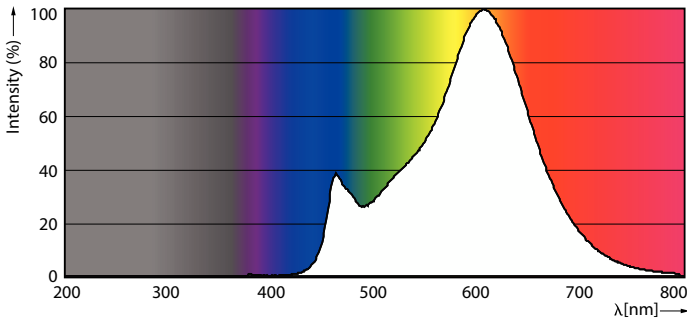

Photometric data

Spectral Power Distribution Colour - CorePro LEDLusterND4.3-40W E14 827P45CLG