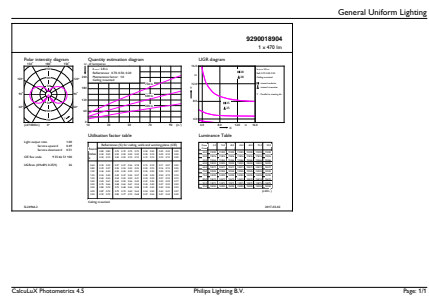

Product data

General Information		Operating and Electrical	
Cap-Base	E14 [E14]	Line Frequency	50 to 60 Hz
Nominal lifetime	15,000 hour(s)	Input Frequency	50 to 60 Hz
Switching Cycle	20,000	Power Consumption	4.3 W
Lighting Technology	LED	Lamp Current (Nom)	40 mA
Flux measurement reference	Sphere	Wattage Equivalent	40 W
		Starting Time (Nom)	0.5 s
		Warm-up time to 60% light	0.5 s
		Power Factor (Fraction)	0.41
		Voltage (Nom)	220-240 V
Light Technical		Temperature	
Color Code	827 [CCT of 2700K]	T-Case Maximum (Nom)	45 °C
Luminous Flux	470 lumen		
Color Designation	Warm White (WW)	Controls and Dimming	
Correlated Color Temperature (Nom)	2700 K	Dimmable	No
Luminous Efficacy (rated) (Nom)	109.00 lm/W		
Color Consistency	<6		
Color rendering index (CRI)	80		
LLMF At End Of Nominal Lifetime (Nom)	70 %		

Dimensional drawing

Product	D	C
CorePro LEDLusterND4.3-40W E14 827P45CLG	45 mm	82 mm

Photometric data

Spectral Power Distribution Colour - CorePro LEDLusterND4.3-40W E14 827P45CLG

General uniform lighting - CorePro LEDLusterND4.3-40W E14 827P45CLG