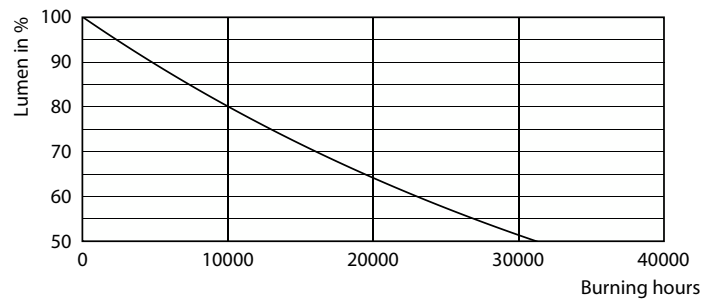

Product data

General Information		Operating and Electrical	
Cap-Base	E14 [E14]	Line Frequency	50 to 60 Hz
Nominal lifetime	15,000 hour(s)	Input Frequency	50 to 60 Hz
Switching Cycle	20,000	Power Consumption	4.3 W
Lighting Technology	LED	Lamp Current (Nom)	40 mA
Flux measurement reference	Sphere	Wattage Equivalent	40 W
		Starting Time (Nom)	0.5 s
		Warm-up time to 60% light	0.5 s
		Power Factor (Fraction)	0.41
		Voltage (Nom)	220-240 V
Light Technical		Temperature	
Color Code	827 [CCT of 2700K]	T-Case Maximum (Nom)	45 °C
Luminous Flux	470 lumen		
Color Designation	Warm White (WW)	Controls and Dimming	
Correlated Color Temperature (Nom)	2700 K	Dimmable	No
Luminous Efficacy (rated) (Nom)	109.00 lm/W		
Color Consistency	<6		
Color rendering index (CRI)	80		
LLMF At End Of Nominal Lifetime (Nom)	70 %		

CorePro GLASS LED candles and lusters

Photometric data

Light Distribution Diagram - CorePro LEDLusterND4.3-40W E14 827P45CLG

Lifetime

Life Expectancy Diagram - CorePro LEDLusterND4.3-40W E14 827P45CLG

Lumen Maintenance Diagram - CorePro LEDLusterND4.3-40W E14 827P45CLG