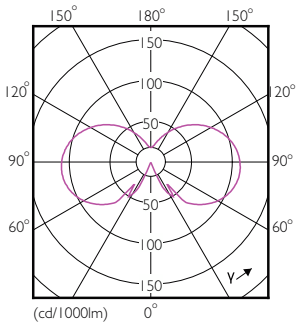

CorePro GLASS LED candles and lusters

Photometric data

Light Distribution Diagram - CorePro LEDLusterND4.3-40W E14 827P45CLG