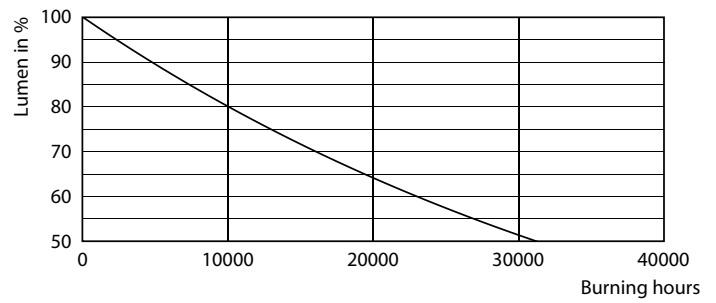

Product data

General information		Operating and electrical	
Cap-Base	E14 [E14]	Input Frequency	50 to 60 Hz
EU RoHS compliant	Yes	Power (Nom)	4.3 W
Nominal Lifetime (Nom)	15000 h	Lamp Current (Nom)	40 mA
Switching Cycle	20000X	Wattage Equivalent	40 W
Light technical		Starting Time (Nom)	0.5 s
Color Code	827 [CCT of 2700K]	Warm Up Time to 60% Light (Nom)	0.5 s
Luminous Flux (Nom)	470 lm	Power Factor (Nom)	0.41
Color Designation	Warm White (WW)	Voltage (Nom)	220-240 V
Correlated Color Temperature (Nom)	2700 K	Temperature	
Luminous Efficacy (rated) (Nom)	109.00 lm/W	T-Case Maximum (Nom)	45 °C
Color Consistency	<6	Controls and dimming	
Color Rendering Index (Nom)	80	Dimmable	No
LLMF At End Of Nominal Lifetime (Nom)	70 %	Mechanical and housing	
		Bulb Finish	Clear

CorePro GLASS LED candles and lusters

Photometric data

LEDCandle CLA 4.3-40W E14 B35 Clear 827 ND

Lifetime

LEDCandle CLA 4.3-40W E14 B35 Clear 827 ND

LEDCandle CLA 4.3-40W E14 B35 Clear 827 ND