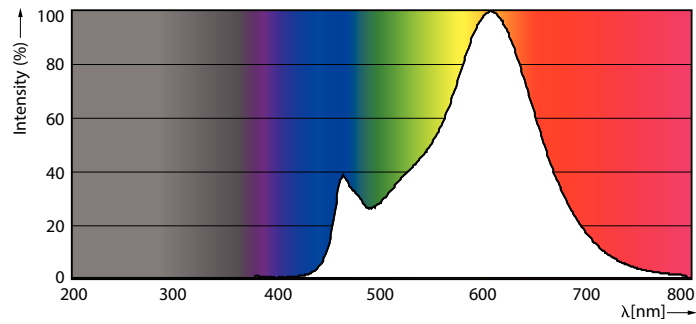

Photometric data

LEDCandle CLA 4.3-40W E14 B35 Clear 827 ND