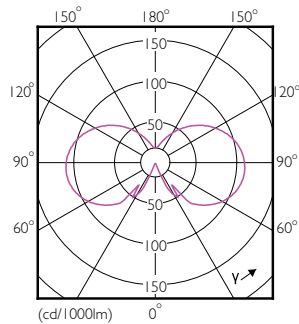

CorePro GLASS LED candles and lusters

Bulb Shape	B35 [B 35mm]
Approval and application	
Energy Efficiency Class	F
Energy Consumption kWh/1000 h	5 kWh
EPREL Registration Number	387402
Product data	
Full product code	871951434726701

Dimensional drawing

CoreProLEDCandleND4.3-40WE14 827B35CLGUK

Product	D	C
CoreProLEDCandleND4.3-40WE14 827B35CLGUK	35 mm	97 mm

Photometric data

LEDCandle CLA 4.3-40W E14 B35 Clear 827 ND

LEDCandle CLA 4.3-40W E14 B35 Clear 827 ND