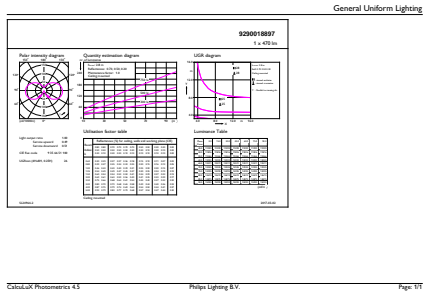

CorePro GLASS LED candles and lusters

Photometric data

LEDCandle CLA 4.3-40W E14 B35 Clear 827 ND