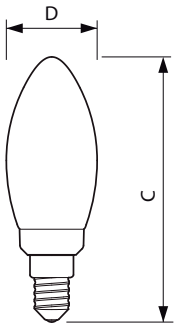

Product data

General information		Operating and electrical	
Cap-Base	E14 [E14]	Input Frequency	50 to 60 Hz
EU RoHS compliant	Yes	Power (Nom)	4.3 W
Nominal Lifetime (Nom)	15000 h	Lamp Current (Nom)	40 mA
Switching Cycle	20000X	Wattage Equivalent	40 W
Light technical		Starting Time (Nom)	0.5 s
Color Code	827 [CCT of 2700K]	Warm Up Time to 60% Light (Nom)	0.5 s
Luminous Flux (Nom)	470 lm	Power Factor (Nom)	0.41
Color Designation	Warm White (WW)	Voltage (Nom)	220-240 V
Correlated Color Temperature (Nom)	2700 K	Temperature	
Luminous Efficacy (rated) (Nom)	109.00 lm/W	T-Case Maximum (Nom)	45 °C
Color Consistency	<6	Controls and dimming	
Color Rendering Index (Nom)	80	Dimmable	No
LLMF At End Of Nominal Lifetime (Nom)	70 %	Mechanical and housing	
		Bulb Finish	Clear

CorePro GLASS LED candles and lusters

Bulb Shape	B35 [B 35mm]
Approval and application	
Energy Efficiency Class	F
Energy Consumption kWh/1000 h	5 kWh
EPREL Registration Number	387402
Product data	
Full product code	871951434726701

Order product name	CoreProLEDCandleND4.3-40WE14 827B35CLGUK
EAN/UPC - Product	8719514347267
Order code	929001889719
Numerator - Quantity Per Pack	1
Numerator - Packs per outer box	10
Material Nr. (12NC)	929001889719
Net Weight (Piece)	0.014 kg

Dimensional drawing

CoreProLEDCandleND4.3-40WE14 827B35CLGUK

Product	D	C
CoreProLEDCandleND4.3-40WE14 827B35CLGUK	35 mm	97 mm

Photometric data

LEDCandle CLA 4.3-40W E14 B35 Clear 827 ND

LEDCandle CLA 4.3-40W E14 B35 Clear 827 ND