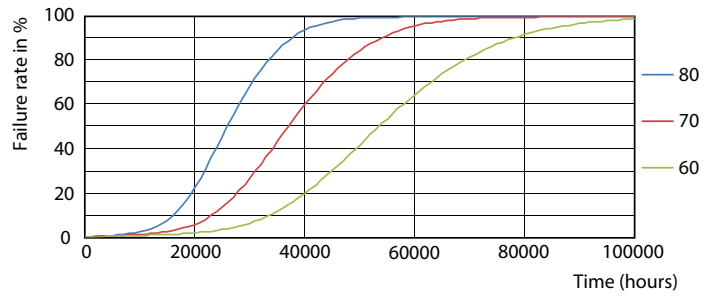

Photometric data

Light Distribution Diagram

Lifetime

Lumen Maintenance Diagram

Life Expectancy Diagram - CorePro LEDtube UN 1500mm HO 23W840 T8

Life Expectancy Diagram

Life Expectancy Diagram

CorePro LED tube Universal T8