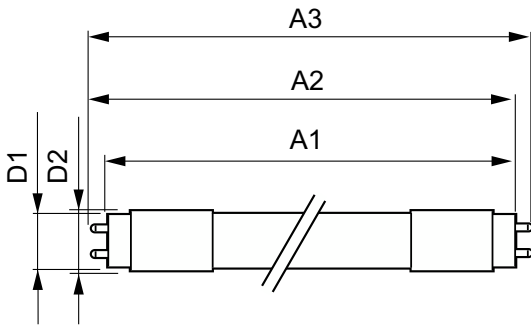

Product data

General information		LLMF at end of nominal lifetime (nom.) 70 %	
Cap base	G13 [Medium Bi-Pin Fluorescent]	Operating and electrical	
Nominal lifetime	50,000 h	Line Frequency	50 to 60 Hz
Switching Cycle	50,000	Input frequency	50 to 60 Hz
Lighting Technology	LED	Power Consumption	23 W
Flux measurement reference	Sphere	Lamp current (nom.)	130 mA
Light technical		Starting time (nom.)	0.5 s
Colour Code	840 [CCT of 4000K]	Warm-up time to 60% light	0.5 s
Beam angle (nom.)	240 degree(s)	Power Factor (Fraction)	0.9
Luminous Flux	2,700 lm	Voltage (nom.)	220-240 V
Colour designation	Cool White (CW)	Temperature	
Correlated Colour Temperature	4000 K	T-Case maximum (nom.)	60 °C
Luminous Efficacy (rated) (Nom)	117 lm/W		
Colour consistency	<6		
Colour rendering index (CRI)	80		

CorePro LED tube Universal T8

Controls and dimming

Dimmable	No
----------	----

Mechanical and housing

Lamp Finish	Frosted
Bulb material	Glass
Product length	1,500 mm
Bulb shape	Tube, double-ended

Approval and application

Product data

Full EOC	871869680174100
Order product name	CorePro LEDtube UN 1500mm HO 23W840 T8
Order code	80174100
SAP numerator – quantity per pack	1
Numerator – packs per outer box	10
Material number (12NC)	929001869602
Net weight	0.270 kg
Full product name	CorePro LEDtube UN 1500mm HO 23W840 T8
EAN/UPC – Case	8718696801758

Dimensional drawing

Product	D1	D2	A1	A2	A3
CorePro LEDtube UN 1500mm HO 23W840 T8	27.9 mm	28 mm	1,500 mm	1,505.9 mm	1,514.2 mm

Photometric data

Spectral Power Distribution Colour

CorePro LED tube Universal T8