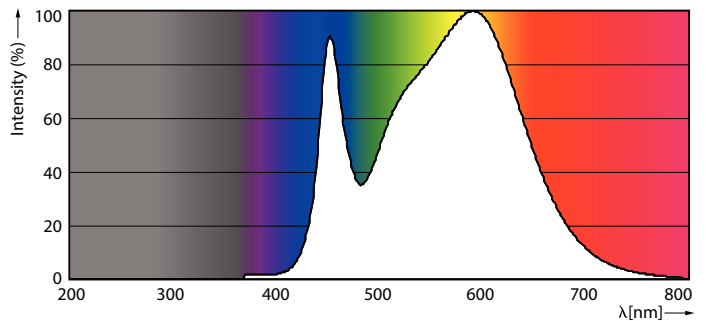

Photometric data

Spectral Power Distribution Colour