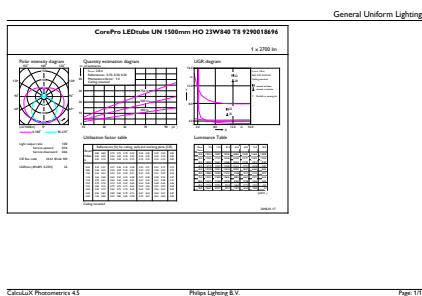

Product data

General information		LLMF at end of nominal lifetime (nom.) 70 %	
Cap base	G13 [Medium Bi-Pin Fluorescent]	Operating and electrical	
Nominal lifetime	50,000 h	Line Frequency	50 to 60 Hz
Switching Cycle	50,000	Input frequency	50 to 60 Hz
Lighting Technology	LED	Power Consumption	23 W
Flux measurement reference	Sphere	Lamp current (nom.)	130 mA
Light technical		Starting time (nom.)	0.5 s
Colour Code	840 [CCT of 4000K]	Warm-up time to 60% light	0.5 s
Beam angle (nom.)	240 degree(s)	Power Factor (Fraction)	0.9
Luminous Flux	2,700 lm	Voltage (nom.)	220-240 V
Colour designation	Cool White (CW)	Temperature	
Correlated Colour Temperature	4000 K	T-Case maximum (nom.)	60 °C
Luminous Efficacy (rated) (Nom)	117 lm/W		
Colour consistency	<6		
Colour rendering index (CRI)	80		

Product data

Full EOC	871869680174100
Order product name	CorePro LEDtube UN 1500mm HO 23W840 T8
Order code	80174100
SAP numerator – quantity per pack	1
Numerator – packs per outer box	10
Material number (12NC)	929001869602
Net weight	0.270 kg
Full product name	CorePro LEDtube UN 1500mm HO 23W840 T8
EAN/UPC – Case	8718696801758

Dimensional drawing

Product	D1	D2	A1	A2	A3
CorePro LEDtube UN 1500mm HO 23W840 T8	27.9 mm	28 mm	1,500 mm	1,505.9 mm	1,514.2 mm

Photometric data

Spectral Power Distribution Colour

CorePro LED tube Universal T8