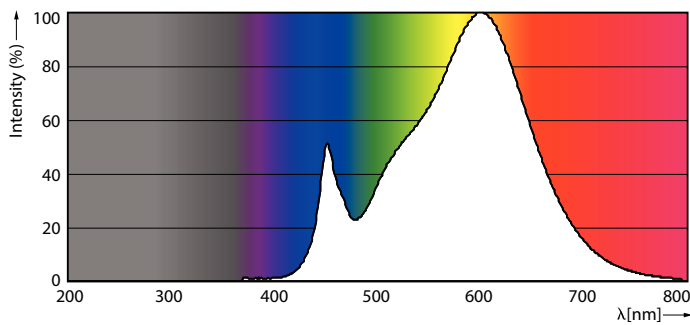

Photometric data

Spectral Power Distribution Colour