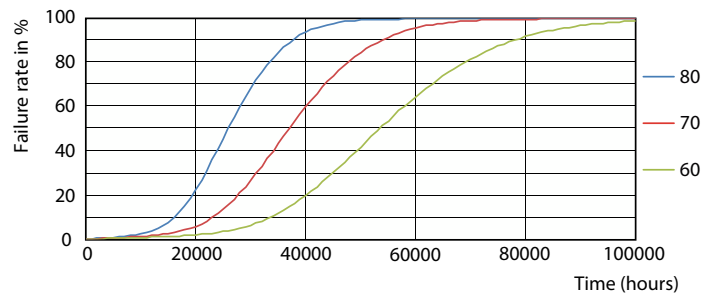

CorePro LED tube Universal T8

Photometric data

Light Distribution Diagram

Lifetime

Lumen Maintenance Diagram

Life Expectancy Diagram - CorePro LEDtube UN 1500mm HO 23W830 T8

Life Expectancy Diagram

Life Expectancy Diagram