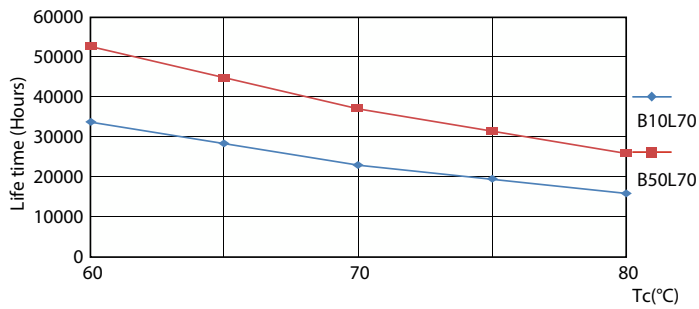

Life Expectancy Diagram