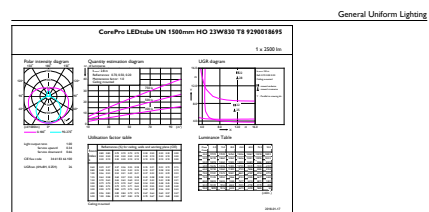

Photometric data

Spectral Power Distribution Colour