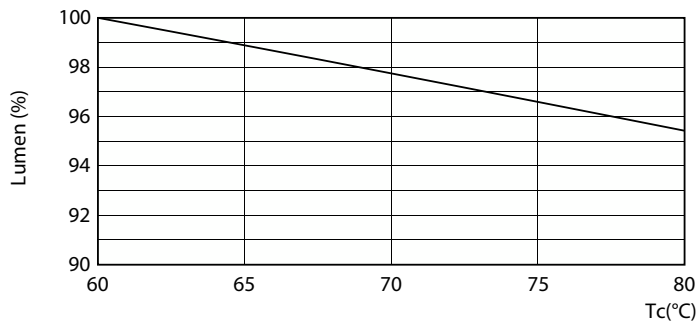

Lifetime

Lumen Maintenance Diagram