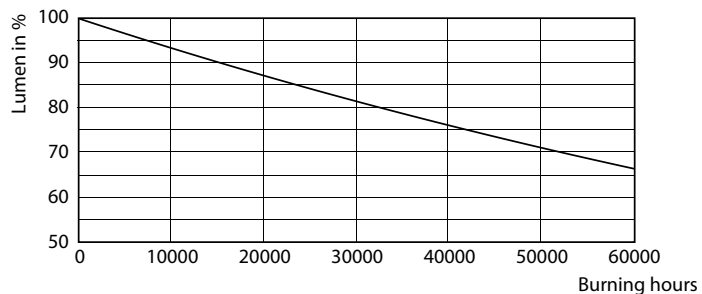

CorePro LED tube Universal T8

Lifetime

Lumen Maintenance Diagram - CorePro LEDtube UN 1500mm HO 23W830

T8