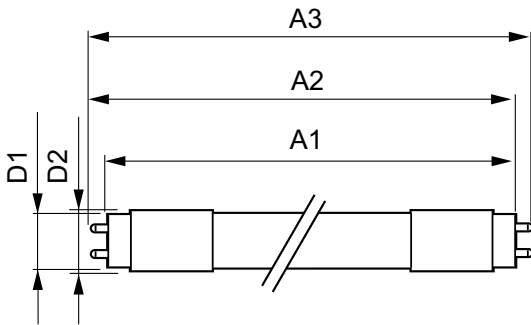

CorePro LED tube Universal T8

Controls and Dimming

Dimmable	No

Mechanical and Housing

Bulb Finish	Frosted
Bulb Material	Glass
Product Length	1,500 mm
Bulb Shape	Tube, double-ended

Approval and Application

Energy Saving Product	Yes
Approval Marks	RoHS compliance TUV CE marking KEMA Keur certificate
Energy Consumption kWh/1000 h	23 kWh
EPREL Registration Number	1,315,790

CE mark	Yes
EU RoHS compliant	Yes

Product Data

Full product code	871869680172700
Order product name	CorePro LEDtube UN 1500mm HO 23W830 T8
Order code	929001869502
Numerator - Quantity Per Pack	1
Numerator - Packs per outer box	10
Material number (12NC)	929001869502
Net weight	0.270 kg
Full product name	CorePro LEDtube UN 1500mm HO 23W830 T8
EAN/UPC - Case	8718696801734

Dimensional drawing

Product	D1	D2	A1	A2	A3
CorePro LEDtube UN 1500mm HO 23W830 T8	27.9 mm	28 mm	1,500 mm	1,505.9 mm	1,514.2 mm