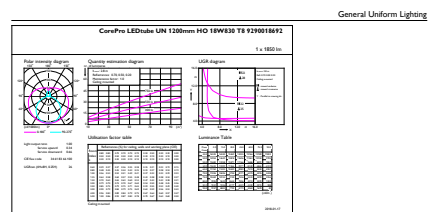

Product data

General Information	
Cap-Base	G13 [Medium Bi-Pin Fluorescent]
Nominal lifetime	50,000 hour(s)
Switching Cycle	50,000
Lighting Technology	LED
Flux measurement reference	Sphere

Light Technical	
Color Code	830 [CCT of 3000K]
Beam Angle (Nom)	240 degree(s)
Luminous Flux	1,850 lumen
Color Designation	White (WH)
Correlated Color Temperature (Nom)	3000 K
Luminous Efficacy (rated) (Nom)	102.00 lm/W
Color Consistency	<6
Color rendering index (CRI)	80

Product Data

Full product code	871869680166600
Order product name	CorePro LEDtube UN 1200mm HO 18W830 T8
Order code	929001869202
Numerator - Quantity Per Pack	1
Numerator - Packs per outer box	10
Material number (12NC)	929001869202
Net weight	0.215 kg
Full product name	CorePro LEDtube UN 1200mm HO 18W830 T8
EAN/UPC - Case	8718696801673

Dimensional drawing

Product	D1	D2	A1	A2	A3
CorePro LEDtube UN 1200mm HO 18W830 T8	27.9 mm	28 mm	1,199.4 mm	1,205.3 mm	1,213.6 mm

Photometric data

Spectral Power Distribution Colour

CorePro LED tube Universal T8