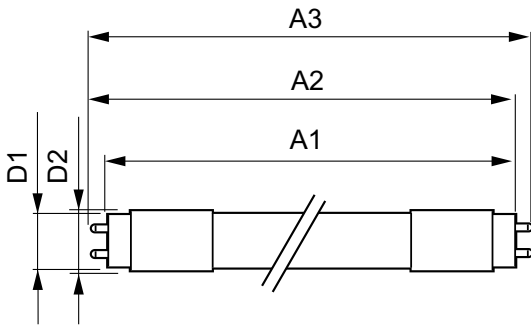

Product Data

Full product code	871869680166600
Order product name	CorePro LEDtube UN 1200mm HO 18W830 T8
Order code	929001869202
Numerator - Quantity Per Pack	1
Numerator - Packs per outer box	10
Material number (12NC)	929001869202
Net weight	0.215 kg
Full product name	CorePro LEDtube UN 1200mm HO 18W830 T8
EAN/UPC - Case	8718696801673

Dimensional drawing

Product	D1	D2	A1	A2	A3
CorePro LEDtube UN 1200mm HO 18W830 T8	27.9 mm	28 mm	1,199.4 mm	1,205.3 mm	1,213.6 mm

Photometric data

Spectral Power Distribution Colour

CorePro LED tube Universal T8