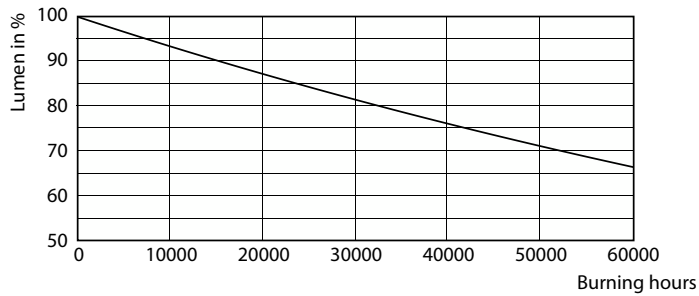

Product data

General Information	
Cap-Base	G13 [Medium Bi-Pin Fluorescent]
Nominal lifetime	50,000 hour(s)
Switching Cycle	50,000
Lighting Technology	LED
Flux measurement reference	Sphere

Light Technical	
Color Code	830 [CCT of 3000K]
Beam Angle (Nom)	240 degree(s)
Luminous Flux	1,850 lumen
Color Designation	White (WH)
Correlated Color Temperature (Nom)	3000 K
Luminous Efficacy (rated) (Nom)	102.00 lm/W
Color Consistency	<6
Color rendering index (CRI)	80

Photometric data

Light Distribution Diagram

Lifetime

Life Expectancy Diagram - CorePro LEDtube UN 1200mm HO 18W830 T8

Life Expectancy Diagram

Lumen Maintenance Diagram - CorePro LEDtube UN 1200mm HO 18W830 T8