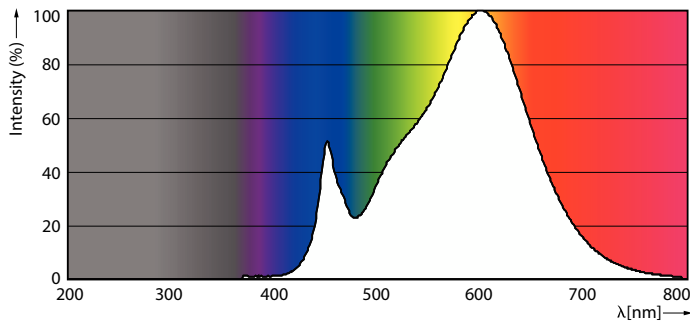

Photometric data

Spectral Power Distribution Colour