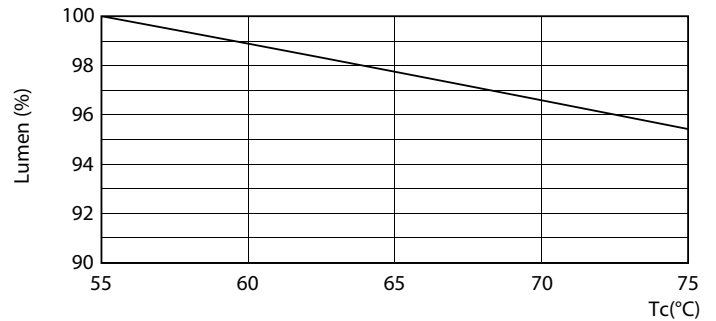

Product data

General Information	
Cap-Base	G13 [Medium Bi-Pin Fluorescent]
Nominal lifetime	50,000 hour(s)
Switching Cycle	50,000
Lighting Technology	LED
Flux measurement reference	Sphere

Light Technical	
Color Code	830 [CCT of 3000K]
Beam Angle (Nom)	240 degree(s)
Luminous Flux	1,850 lumen
Color Designation	White (WH)
Correlated Color Temperature (Nom)	3000 K
Luminous Efficacy (rated) (Nom)	102.00 lm/W
Color Consistency	<6
Color rendering index (CRI)	80

Photometric data

Light Distribution Diagram

Lifetime

Life Expectancy Diagram - CorePro LEDtube UN 1200mm HO 18W830 T8

Life Expectancy Diagram

Lumen Maintenance Diagram - CorePro LEDtube UN 1200mm HO 18W830 T8