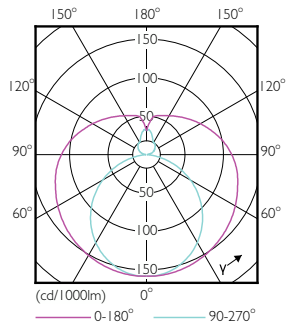

Dimensional drawing

Product	D1	D2	A1	A2	A3
CorePro LEDtube UN 1200mm HO 18W830 T8	27.9 mm	28 mm	1,199.4 mm	1,205.3 mm	1,213.6 mm

Photometric data

Spectral Power Distribution Colour

CorePro LED tube Universal T8

Photometric data

Light Distribution Diagram

Lifetime

Life Expectancy Diagram - CorePro LEDtube UN 1200mm HO 18W830 T8

Life Expectancy Diagram

Lumen Maintenance Diagram - CorePro LEDtube UN 1200mm HO 18W830 T8