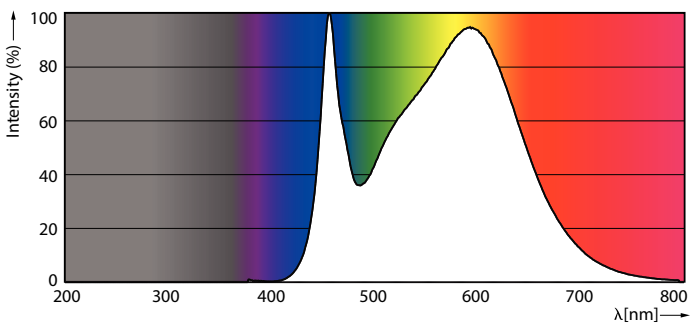

CorePro LEDlinear MV

Numerator - Quantity Per Pack	1
Numerator - Packs per outer box	10
Material Nr. (12NC)	929001353702

Net Weight (Piece)	0.095 kg

Dimensional drawing

C

Product	D	C
CorePro LED linear D 14-120W R7S 118 840	29 mm	118 mm

CorePro LED linear D 14-120W R7S 118 840

Photometric data

General Lighting Layout

NAM Highbay 165W EX39 4000K 60-120D NB WB UDL

CorePro LEDlinearMV 14-120W R7S 840 D