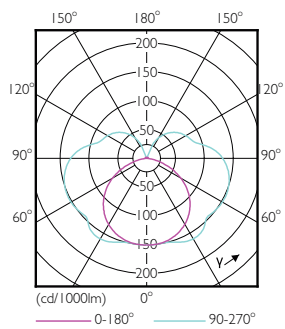

Product data

General information		Warm Up Time to 60% Light (Nom)	
Cap-Base	R7S [R7s]		0.5 s
EU RoHS compliant	Yes	Power Factor (Nom)	0.8
Nominal Lifetime (Nom)	15000 h	Voltage (Nom)	220-240 V
Switching Cycle	50000X	Temperature	
Technical Type	14-120W	T-Case Maximum (Nom)	100 °C
Light technical		Controls and dimming	
Color Code	840 [CCT of 4000K]	Dimmable	Yes
Luminous Flux (Nom)	2000 lm	Mechanical and housing	
Color Designation	Cool White (CW)	Bulb Shape	Linear
Correlated Color Temperature (Nom)	4000 K	Approval and application	
Luminous Efficacy (rated) (Nom)	142.86 lm/W	Energy Efficiency Class	D
Color Consistency	<6	Energy Consumption kWh/1000 h	14 kWh
Color Rendering Index (Nom)	80	EPREL Registration Number	397583
LLMF At End Of Nominal Lifetime (Nom)	70 %	Product data	
Operating and electrical		Full product code	871869671406500
Input Frequency	50 to 60 Hz	Order product name	CorePro LED linear D 14-120W R7S 118 840
Power (Nom)	14 W	EAN/UPC - Product	8718696714065
Lamp Current (Nom)	75 mA	Order code	929001353702
Wattage Equivalent	120 W		
Starting Time (Nom)	0.5 s		

CorePro LEDlinear MV

Numerator - Quantity Per Pack	1
Numerator - Packs per outer box	10
Material Nr. (12NC)	929001353702

Net Weight (Piece)	0.095 kg
--------------------	----------

Dimensional drawing

C

Product	D	C
CorePro LED linear D 14-120W R7S 118 840	29 mm	118 mm

CorePro LED linear D 14-120W R7S 118 840

Photometric data

General Lighting Layout

NAM Highbay 165W EX39 4000K 60-120D NB WB UDL

CorePro LEDlinearMV 14-120W R7S 840 D

CorePro LEDlinearMV 14-120W R7S 830 D

CorePro LEDlinear MV