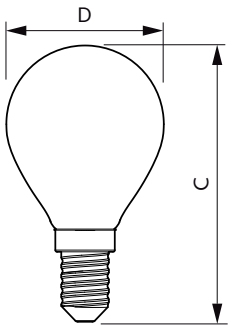

Temperature	
T-Case Maximum (Nom)	55 °C

Controls and Dimming	
Dimmable	No

CorePro GLASS LED candles and lusters

Mechanical and Housing

Bulb Finish	Frosted
Bulb Shape	P45 [P 45mm]

Approval and Application

Energy Efficiency Class	F
Energy Consumption kWh/1000 h	5 kWh
EPREL Registration Number	387384
CE mark	Yes
EU RoHS compliant	Yes

Dimensional drawing

Product	D	C
CorePro LEDLusterND4.3-40W E14 827P45FRG	45 mm	80 mm

Photometric data

Spectral Power Distribution Colour - CorePro LEDLusterND4.3-40W E14 827P45FRG

General uniform lighting - CorePro LEDLusterND4.3-40W E14 827P45FRG