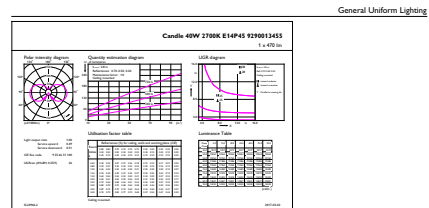

Product data

General Information	
Cap-Base	E14 [E14]
Nominal lifetime	15,000 hour(s)
Switching Cycle	20,000
Lighting Technology	LED
Flux measurement reference	Sphere

Light Technical	
Color Code	827 [CCT of 2700K]
Luminous Flux	470 lumen
Color Designation	Warm White (WW)
Correlated Color Temperature (Nom)	2700 K
Luminous Efficacy (rated) (Nom)	109.00 lm/W
Color Consistency	<6
Color rendering index (CRI)	80
LLMF At End Of Nominal Lifetime (Nom)	70 %

Temperature	
T-Case Maximum (Nom)	55 °C

Controls and Dimming	
Dimmable	No

CorePro GLASS LED candles and lusters

Mechanical and Housing

Bulb Finish	Frosted
Bulb Shape	P45 [P 45mm]

Approval and Application

Energy Efficiency Class	F
Energy Consumption kWh/1000 h	5 kWh
EPREL Registration Number	387384
CE mark	Yes
EU RoHS compliant	Yes

Dimensional drawing

Product	D	C
CorePro LEDLusterND4.3-40W E14 827P45FRG	45 mm	80 mm

Photometric data

Spectral Power Distribution Colour - CorePro LEDLusterND4.3-40W E14 827P45FRG

General uniform lighting - CorePro LEDLusterND4.3-40W E14 827P45FRG