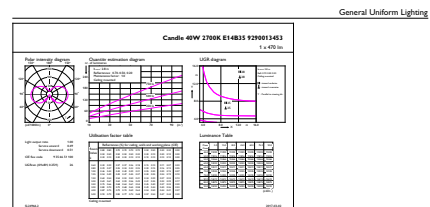

LEDbulb 40W E14 827 FR B35