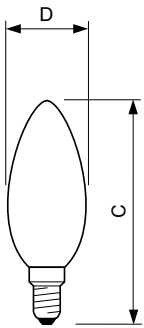

CorePro GLASS LED candles and lusters

Bulb Shape	B35 [B 35mm]

Approval and application

Energy Efficiency Class	F
Energy Consumption kWh/1000 h	5 kWh
EPREL Registration Number	387382

Product data

Full product code	871951434718200
Order product name	CorePro LEDCandleND4.3-40W E14 827B35FRG

EAN/UPC - Product	8719514347182
Order code	929001345392
Numerator - Quantity Per Pack	1
Numerator - Packs per outer box	10
Material Nr. (12NC)	929001345392
Net Weight (Piece)	0.012 kg

Dimensional drawing

CorePro LEDCandleND4.3-40W E14 827B35FRG

Product	D	C
CorePro LEDCandleND4.3-40W E14 827B35FRG	35 mm	97 mm