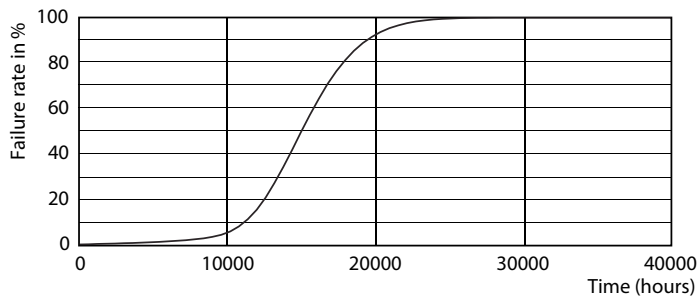

Lifetime

LEDbulb 40W E14 827 FR B35