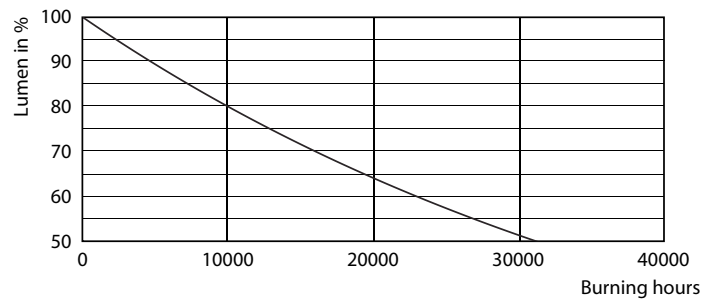

LEDbulb 25W E14 827 FR B35