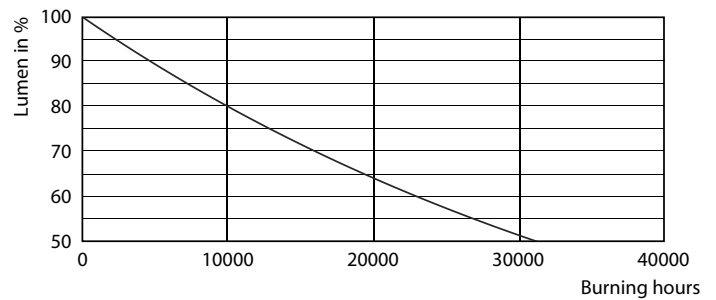

LEDbulb 25W E14 827 FR B35