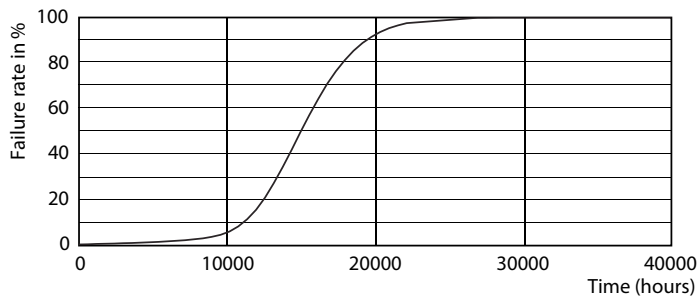

Lifetime

LEDbulb 25W E14 827 FR B35