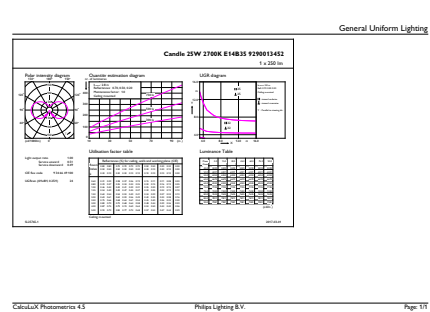

LEDbulb 25W E14 827 FR B35