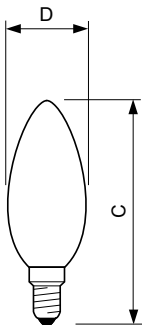

CorePro GLASS LED candles and lusters

Bulb Shape	B35 [B 35mm]
Approval and application	
Energy Efficiency Class	E
Energy Consumption kWh/1000 h	3 kWh
EPREL Registration Number	387381
Product data	
Full product code	871951434679600

Order product name	CorePro LEDCandle ND 2.2-25W B35 E14 FRG
EAN/UPC - Product	8719514346796
Order code	929001345292
Numerator - Quantity Per Pack	1
Numerator - Packs per outer box	10
Material Nr. (12NC)	929001345292
Net Weight (Piece)	0.012 kg

Dimensional drawing

CorePro LEDCandle ND 2.2-25W B35 E14 FRG

Product	D	C
CorePro LEDCandle ND 2.2-25W B35 E14 FRG	35 mm	97 mm