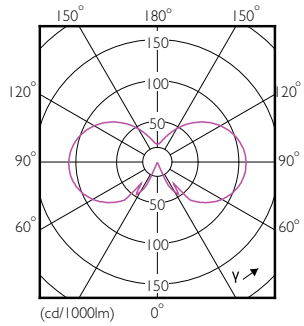

CorePro GLASS LED candles and lusters

Photometric data

LEDbulb 25W E14 827 FR B35