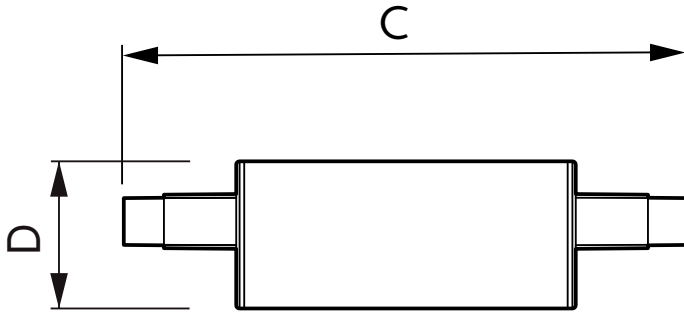

CorePro LEDlinear MV

CorePro LEDlinear ND 7.5-60W R7S 78mm830

CorePro R7S is a retrofit replacement for traditional double-ended linear R7S lamps. Its 'light all around' design delivers light just like a halogen lamp. Within the range you can choose dimmable products which have deep dimming function that enables a cozy ambience when using a dimmable fixture.

Product data

General information		Starting Time (Nom)		0.5 s
Cap-Base	R7S [R7s]	Warm Up Time to 60% Light (Nom)	0.5 s	
EU RoHS compliant	Yes	Power Factor (Nom)	0.5	
Nominal Lifetime (Nom)	15000 h	Voltage (Nom)	220-240 V	
Switching Cycle	50000X	Temperature		
Technical Type	7.5-60W	T-Case Maximum (Nom)	104 °C	
Flux measurement reference	Sphere	Controls and dimming		
Light technical		Dimmable	No	
Color Code	830 [CCT of 3000K]	Mechanical and housing		
Luminous Flux (Nom)	950 lm	Bulb Shape	Others	
Color Designation	White (WH)	Approval and application		
Correlated Color Temperature (Nom)	3000 K	Energy Efficiency Class	E	
Luminous Efficacy (rated) (Nom)	126.67 lm/W	Energy Consumption kWh/1000 h	8 kWh	
Color Consistency	<6	EPREL Registration Number	465219	
Color Rendering Index (Nom)	80	Product data		
LLMF At End Of Nominal Lifetime (Nom)	70 %	Full product code	871869671394500	
Operating and electrical		Order product name	CorePro LEDlinear ND 7.5-60W R7S 78mm830	
Input Frequency	50 to 60 Hz	EAN/UPC - Product	8718696713945	
Power (Nom)	7.5 W			
Lamp Current (Nom)	70 mA			
Wattage Equivalent	60 W			

CorePro LEDlinear MV

Order code	929001339002
Numerator - Quantity Per Pack	1
Numerator - Packs per outer box	10
Material Nr. (12NC)	929001339002

Net Weight (Piece)	0.045 kg
--------------------	----------

Dimensional drawing

CorePro LEDlinear ND 7.5-60W R7S 78mm830

Product	D	C
CorePro LEDlinear ND 7.5-60W R7S 78mm830	29 mm	78 mm

Photometric data

Technical drawing or data table thumbnail

LEDspot, PAR38 13W 1050lm 3000K