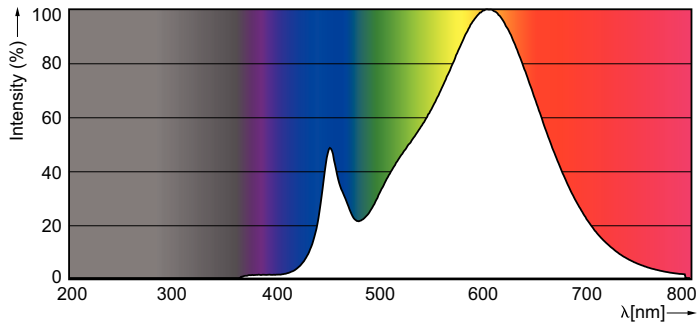

Product data

General information		Starting Time (Nom)		0.5 s
Cap-Base	R7S [R7s]	Warm Up Time to 60% Light (Nom)	0.5 s	
EU RoHS compliant	Yes	Power Factor (Nom)	0.5	
Nominal Lifetime (Nom)	15000 h	Voltage (Nom)	220-240 V	
Switching Cycle	50000X	Temperature		
Technical Type	7.5-60W	T-Case Maximum (Nom)	104 °C	
Flux measurement reference	Sphere	Controls and dimming		
Light technical		Dimmable	No	
Color Code	830 [CCT of 3000K]	Mechanical and housing		
Luminous Flux (Nom)	950 lm	Bulb Shape	Others	
Color Designation	White (WH)	Approval and application		
Correlated Color Temperature (Nom)	3000 K	Energy Efficiency Class	E	
Luminous Efficacy (rated) (Nom)	126.67 lm/W	Energy Consumption kWh/1000 h	8 kWh	
Color Consistency	<6	EPREL Registration Number	465219	
Color Rendering Index (Nom)	80	Product data		
LLMF At End Of Nominal Lifetime (Nom)	70 %	Full product code	871869671394500	
Operating and electrical		Order product name	CorePro LEDlinear ND 7.5-60W R7S 78mm830	
Input Frequency	50 to 60 Hz	EAN/UPC - Product	8718696713945	
Power (Nom)	7.5 W			
Lamp Current (Nom)	70 mA			
Wattage Equivalent	60 W			

Dimensional drawing

CorePro LEDlinear ND 7.5-60W R7S 78mm830

Product	D	C
CorePro LEDlinear ND 7.5-60W R7S 78mm830	29 mm	78 mm

Photometric data

Technical drawing or data table thumbnail

LEDspot, PAR38 13W 1050lm 3000K