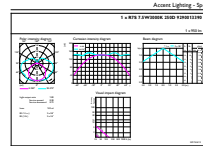

Dimensional drawing

CorePro LEDlinear ND 7.5-60W R7S 78mm830

Product	D	C
CorePro LEDlinear ND 7.5-60W R7S 78mm830	29 mm	78 mm

Photometric data

Technical drawing or data table thumbnail

LEDspot, PAR38 13W 1050lm 3000K