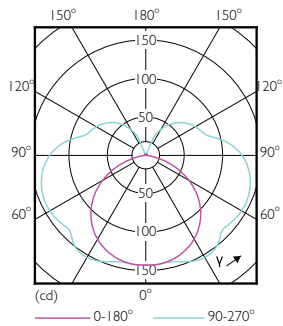

CorePro LEDlinear MV 60W R7S 830 Linear