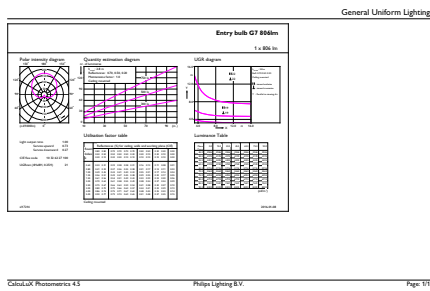

Product data

General information	
Cap-Base	E27 [E27]
EU RoHS compliant	Yes
Nominal Lifetime (Nom)	15000 h
Switching Cycle	50000X
Technical Type	7.5-60W
Flux measurement reference	Sphere
Light technical	
Color Code	830 [CCT of 3000K]
Beam Angle (Nom)	200 °
Luminous Flux (Nom)	806 lm
Color Designation	White (WH)
Correlated Color Temperature (Nom)	3000 K
Luminous Efficacy (rated) (Nom)	107.00 lm/W
Color Consistency	<6
Color Rendering Index (Nom)	80
LLMF At End Of Nominal Lifetime (Nom)	70 %

Dimensional drawing

CorePro LEDbulb ND 7.5-60W A60 E27 830

Product	D	C
CorePro LEDbulb ND 7.5-60W A60 E27 830	60 mm	110 mm

Photometric data

CorePro LEDbulb 60W E27 830 FR A60

CorePro LEDbulb 40W E27 830 FR A60