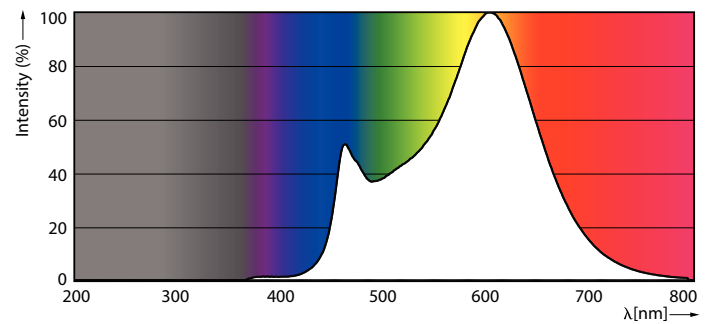

Product data

General information	
Cap-Base	E27 [E27]
EU RoHS compliant	Yes
Nominal Lifetime (Nom)	15000 h
Switching Cycle	50000X
Technical Type	7.5-60W
Flux measurement reference	Sphere
Light technical	
Color Code	830 [CCT of 3000K]
Beam Angle (Nom)	200 °
Luminous Flux (Nom)	806 lm
Color Designation	White (WH)
Correlated Color Temperature (Nom)	3000 K
Luminous Efficacy (rated) (Nom)	107.00 lm/W
Color Consistency	<6
Color Rendering Index (Nom)	80
LLMF At End Of Nominal Lifetime (Nom)	70 %

Dimensional drawing

CorePro LEDbulb ND 7.5-60W A60 E27 830

Product	D	C
CorePro LEDbulb ND 7.5-60W A60 E27 830	60 mm	110 mm

Photometric data

CorePro LEDbulb 60W E27 830 FR A60

CorePro LEDbulb 40W E27 830 FR A60