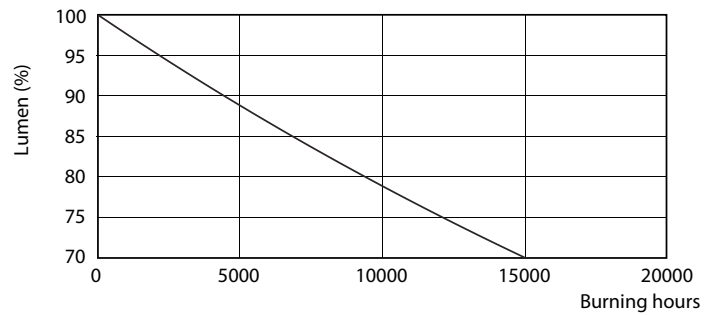

Product data

General information	
Cap-Base	E27 [E27]
EU RoHS compliant	Yes
Nominal Lifetime (Nom)	15000 h
Switching Cycle	50000X
Technical Type	7.5-60W
Flux measurement reference	Sphere
Light technical	
Color Code	830 [CCT of 3000K]
Beam Angle (Nom)	200 °
Luminous Flux (Nom)	806 lm
Color Designation	White (WH)
Correlated Color Temperature (Nom)	3000 K
Luminous Efficacy (rated) (Nom)	107.00 lm/W
Color Consistency	<6
Color Rendering Index (Nom)	80
LLMF At End Of Nominal Lifetime (Nom)	70 %

Dimensional drawing

CorePro LEDbulb ND 7.5-60W A60 E27 830

Product	D	C
CorePro LEDbulb ND 7.5-60W A60 E27 830	60 mm	110 mm

Photometric data

CorePro LEDbulb 60W E27 830 FR A60

CorePro LEDbulb 40W E27 830 FR A60

CorePro Plastic LEDbulbs

Photometric data

CorePro LEDbulb 40W E27 830 FR A60

Lifetime

LEDbulb 40W E27 830 FR A60

LEDbulb 40W E27 830 FR A60