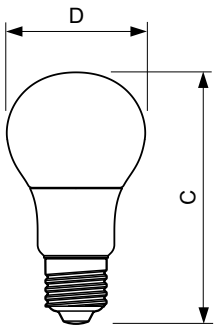

Product data

General information	
Cap-Base	E27 [E27]
EU RoHS compliant	Yes
Nominal Lifetime (Nom)	15000 h
Switching Cycle	50000X
Technical Type	7.5-60W
Flux measurement reference	Sphere
Light technical	
Color Code	830 [CCT of 3000K]
Beam Angle (Nom)	200 °
Luminous Flux (Nom)	806 lm
Color Designation	White (WH)
Correlated Color Temperature (Nom)	3000 K
Luminous Efficacy (rated) (Nom)	107.00 lm/W
Color Consistency	<6
Color Rendering Index (Nom)	80
LLMF At End Of Nominal Lifetime (Nom)	70 %

CorePro Plastic LEDbulbs

Bulb Shape	A60 [A 60mm]
Approval and application	
Energy Efficiency Class	F
Energy Consumption kWh/1000 h	8 kWh
EPREL Registration Number	397635
Product data	
Full product code	871869657771400

Dimensional drawing

CorePro LEDbulb ND 7.5-60W A60 E27 830

Product	D	C
CorePro LEDbulb ND 7.5-60W A60 E27 830	60 mm	110 mm

Photometric data

CorePro LEDbulb 60W E27 830 FR A60

CorePro LEDbulb 40W E27 830 FR A60